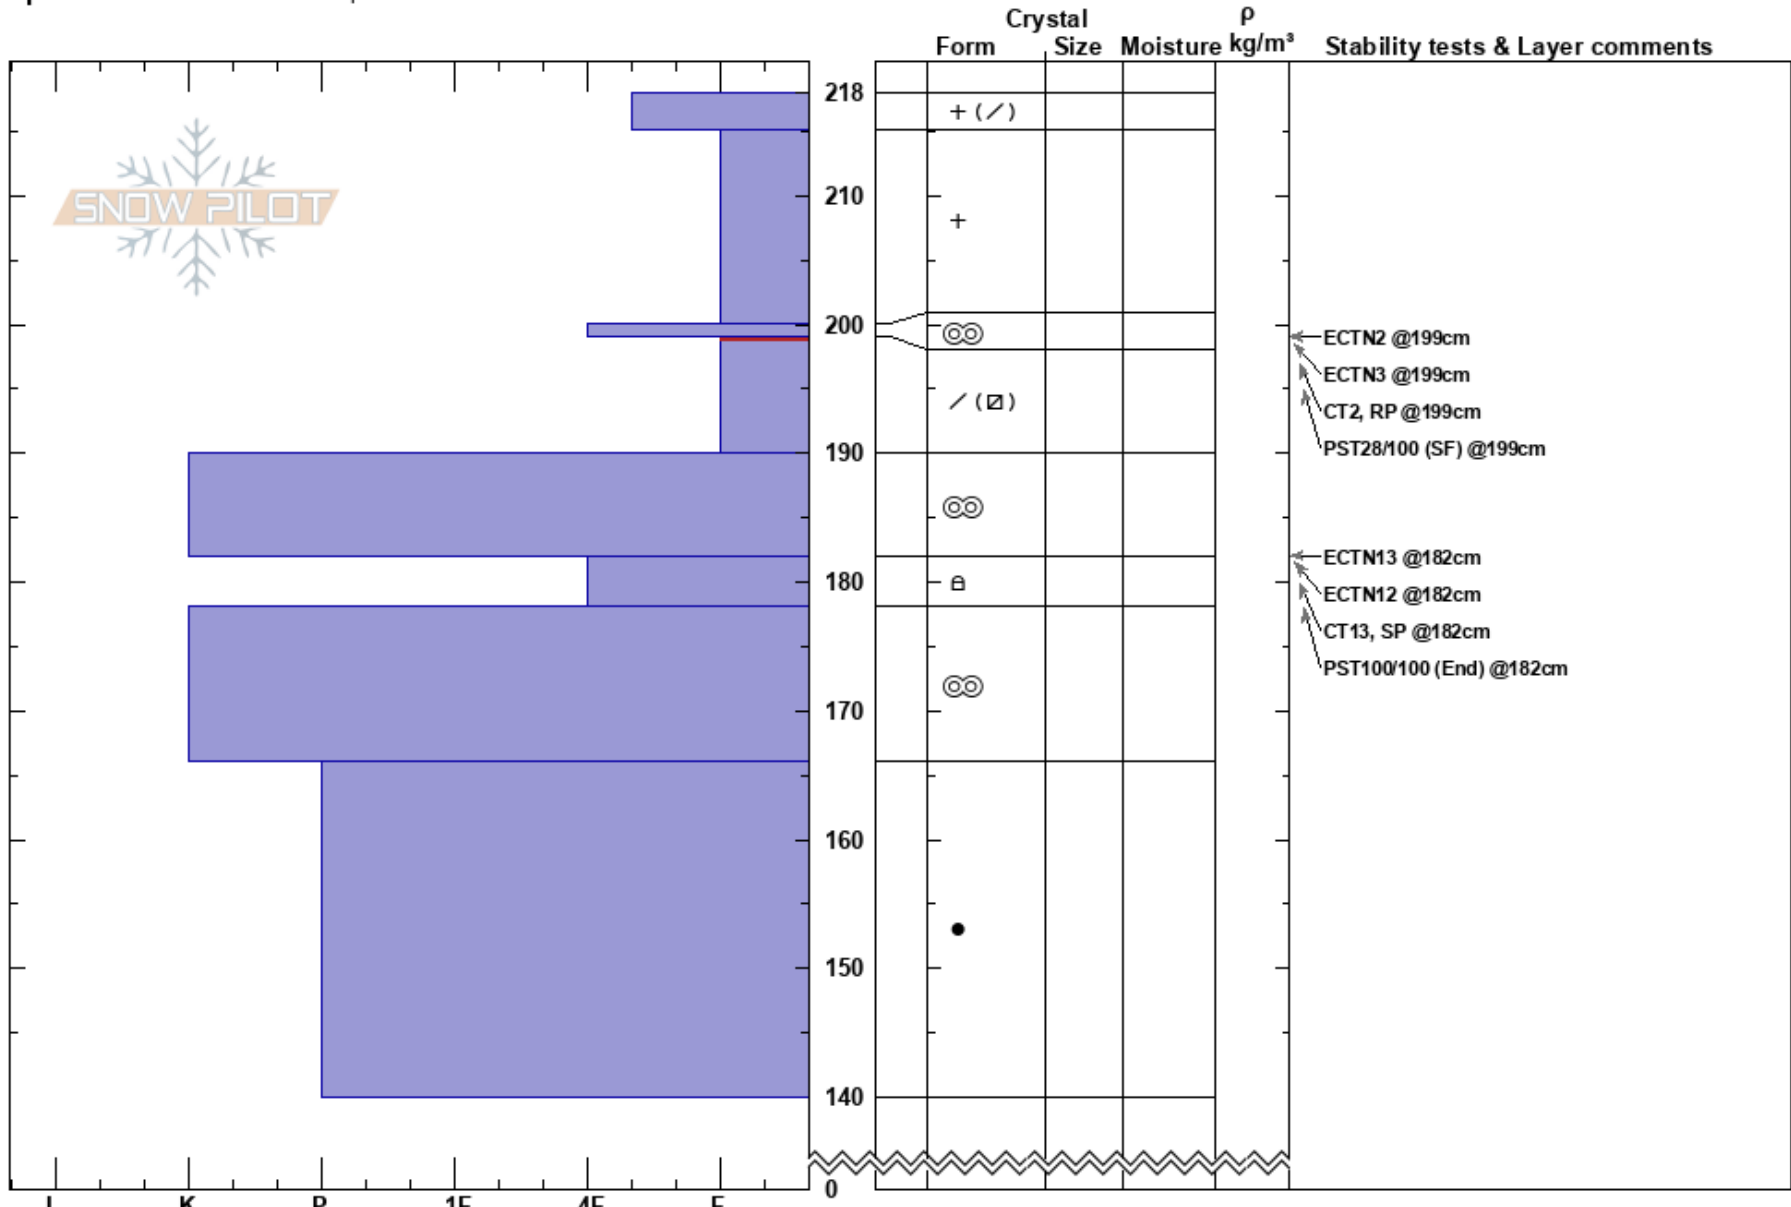

Fremont Pass
 Sawatch
 CO
Elevation:
Aspect: 100°
Specifics: We snowmobiled slope

Ian Hoyer
 04/04/2017 - 12:00pm
Co-ord: 39.37709N, -106.24516W
Slope Angle: 26°
Wind Loading: no

Stability: Fair Stable
Air Temperature:
Sky Cover: BKN
Precipitation: NO
Wind: Calm

HS:218
Layer Notes:
 199-190cm:Problematic layer

- ECTN2 @199cm
- ECTN3 @199cm
- CT2, RP @199cm
- PST28/100 (SF) @199cm
- ECTN13 @182cm
- ECTN12 @182cm
- CT13, SP @182cm
- PST100/100 (End) @182cm