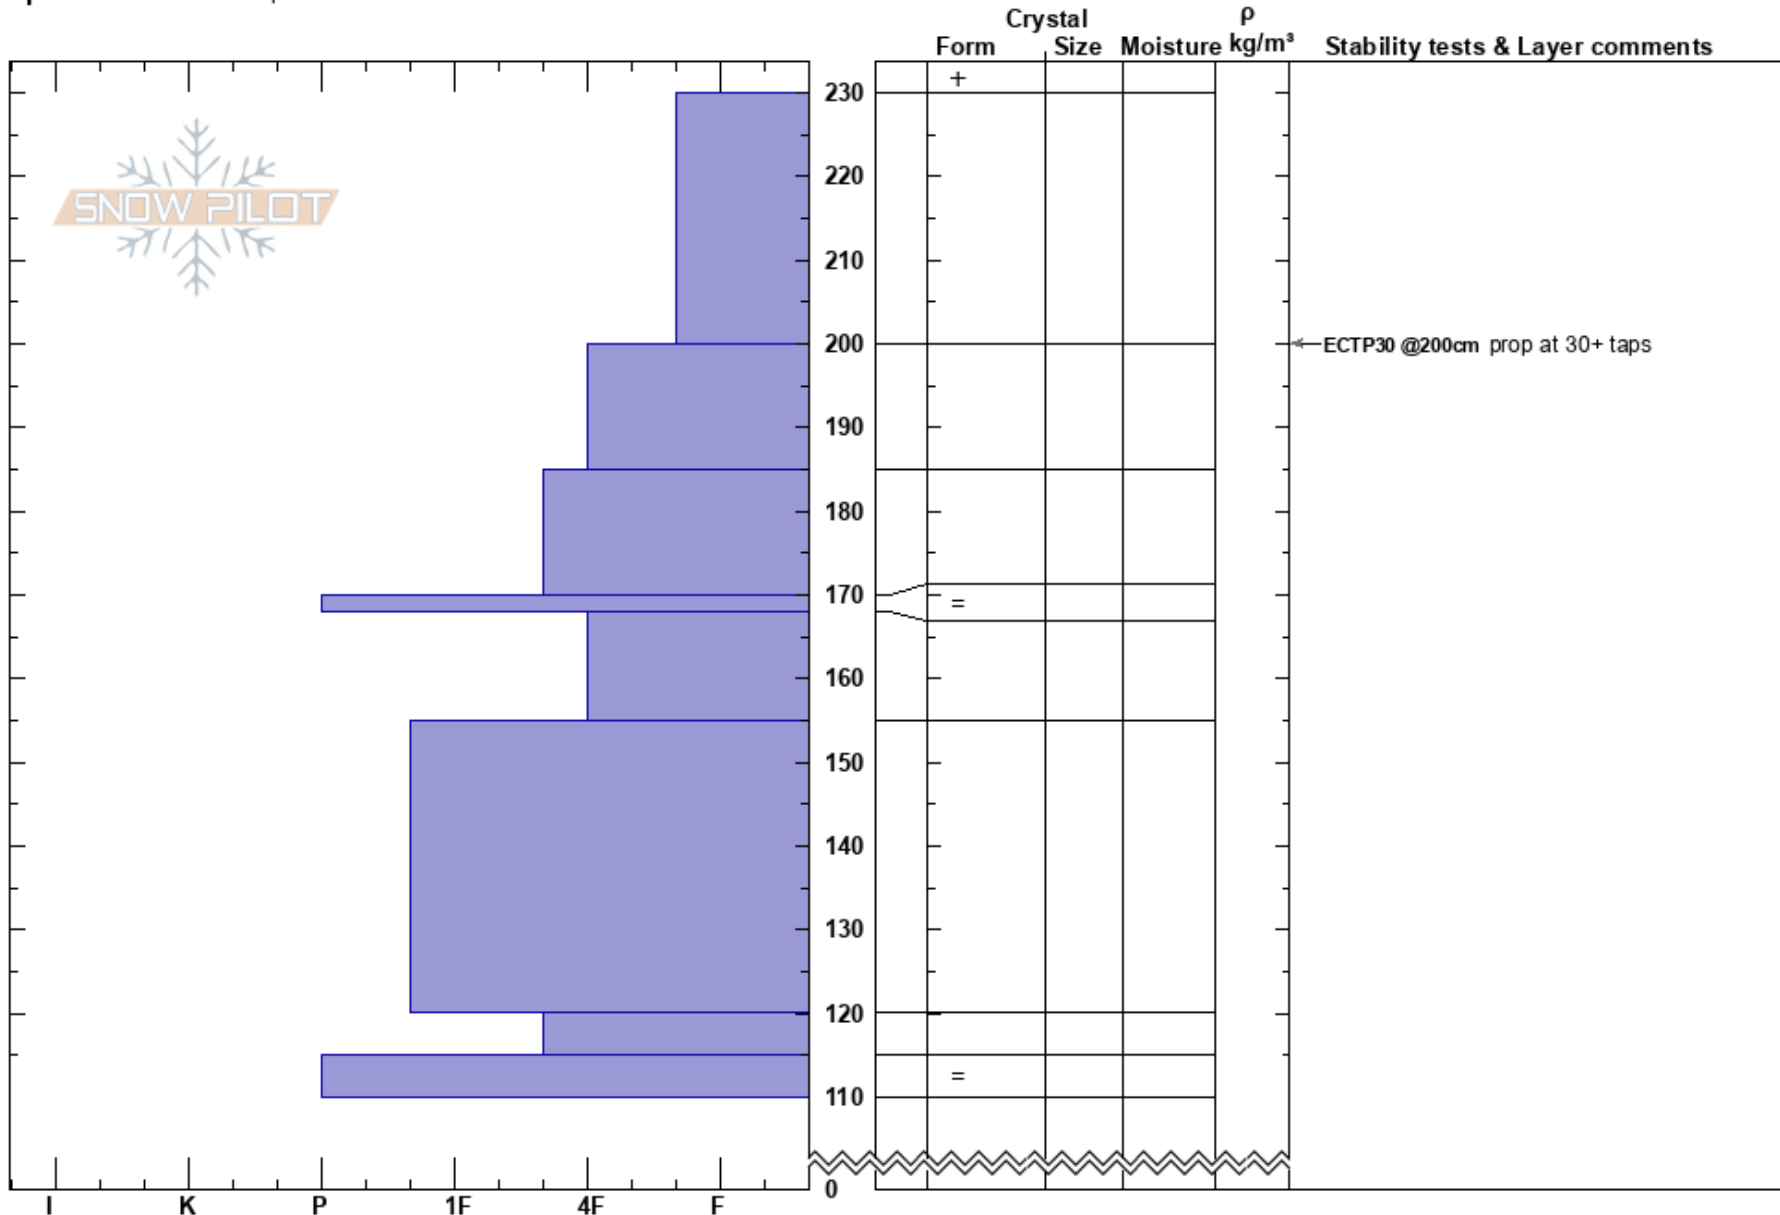

Mid Mumfords
 Chilkat
 AK
 Elevation: 2431 ft
 Aspect: NE
 Specifics: We skied slope

Tim Thomas
 12/24/2020 - 3:00pm
 Co-ord: 59.27901N, -135.51462W
 Slope Angle: 20°
 Wind Loading: no

Stability: **HS:230**
 Air Temperature: **PF:40** 168-155cm:Problematic layer
 Sky Cover: FEW
 Precipitation: NO
 Wind: Calm
PS: 10