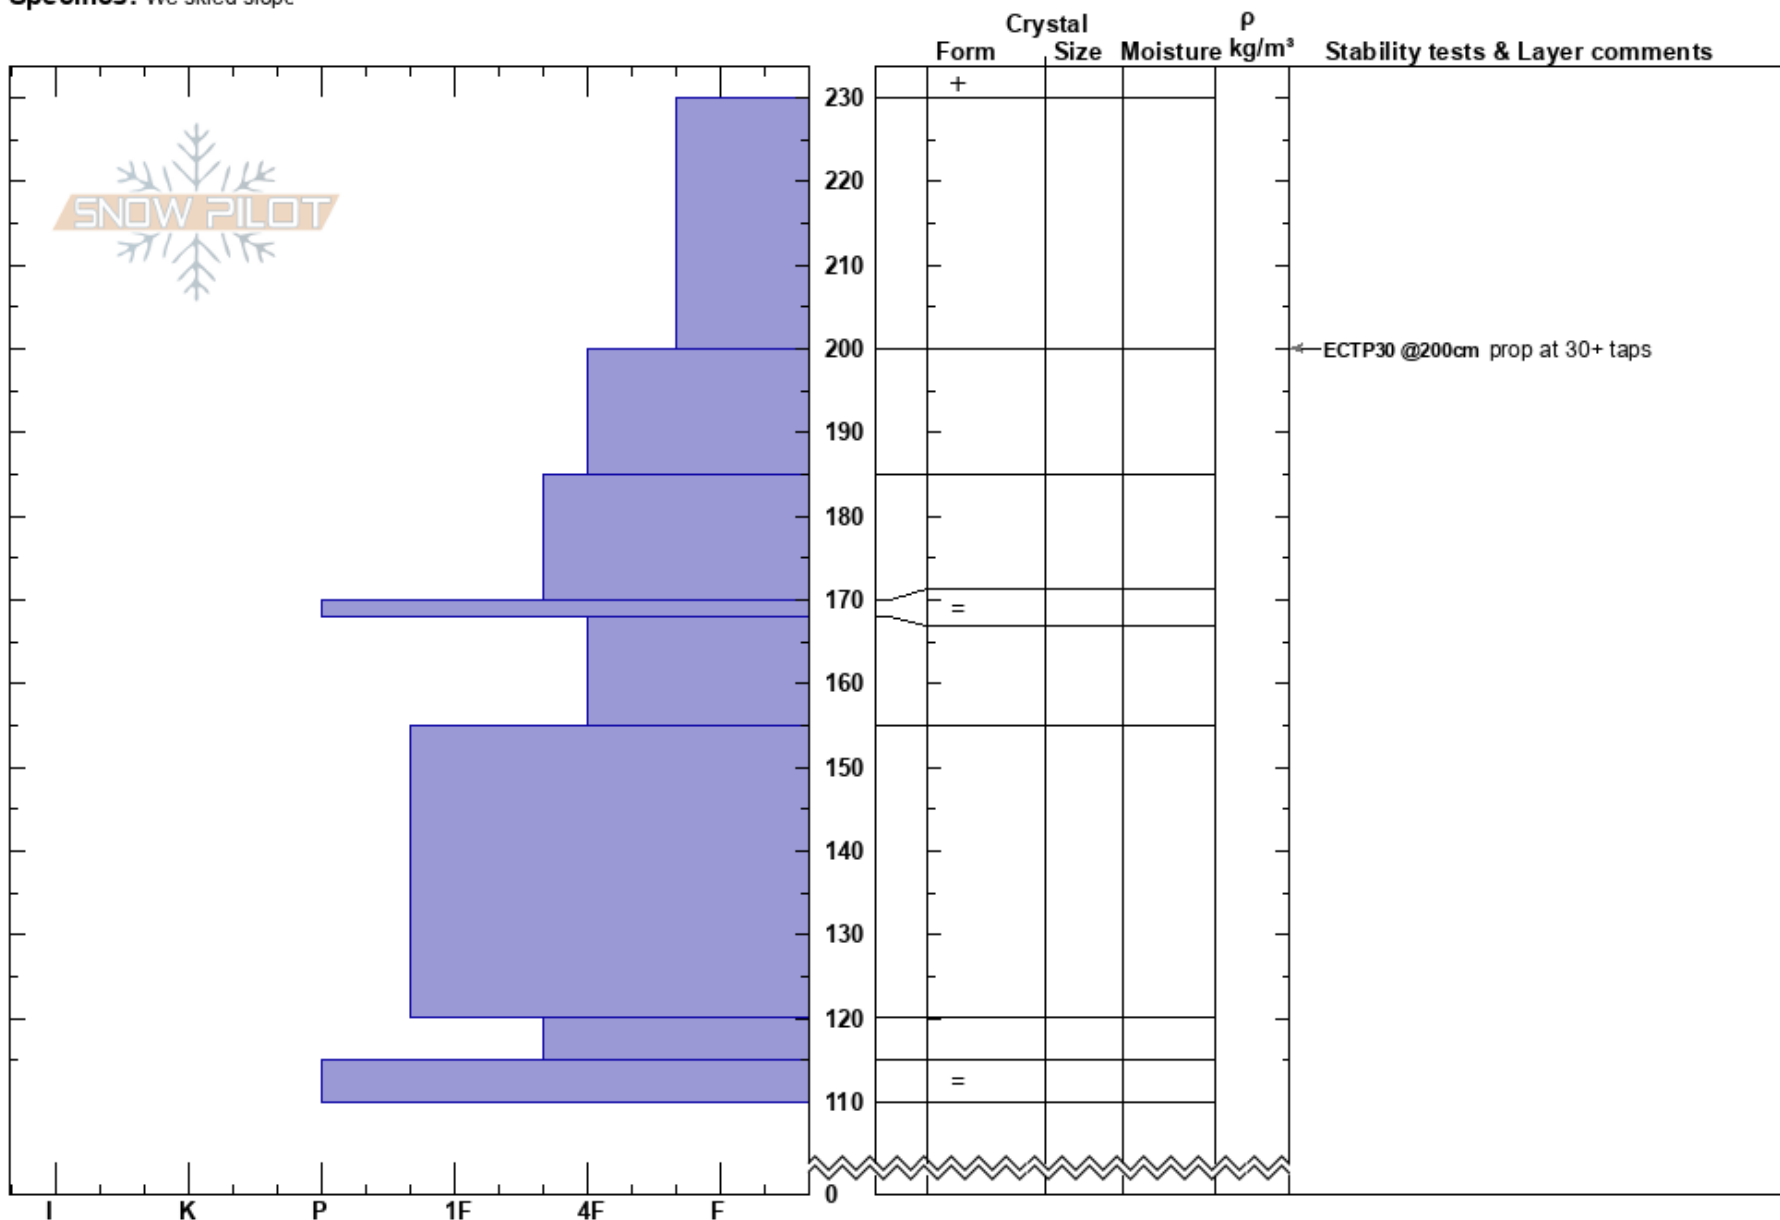

Mid Mumfords
 Chilkat
 AK
 Elevation: 2431 ft
 Aspect: NE
 Specifics: We skied slope

Tim Thomas
 12/24/2020 - 3:00pm
 Co-ord: 59.27901N, -135.51462W
 Slope Angle: 20°
 Wind Loading: no

Stability: **HS:230**
 Air Temperature: **PF:40** 168-155cm:Problematic layer
 Sky Cover: FEW **PS: 10**
 Precipitation: NO
 Wind: Calm