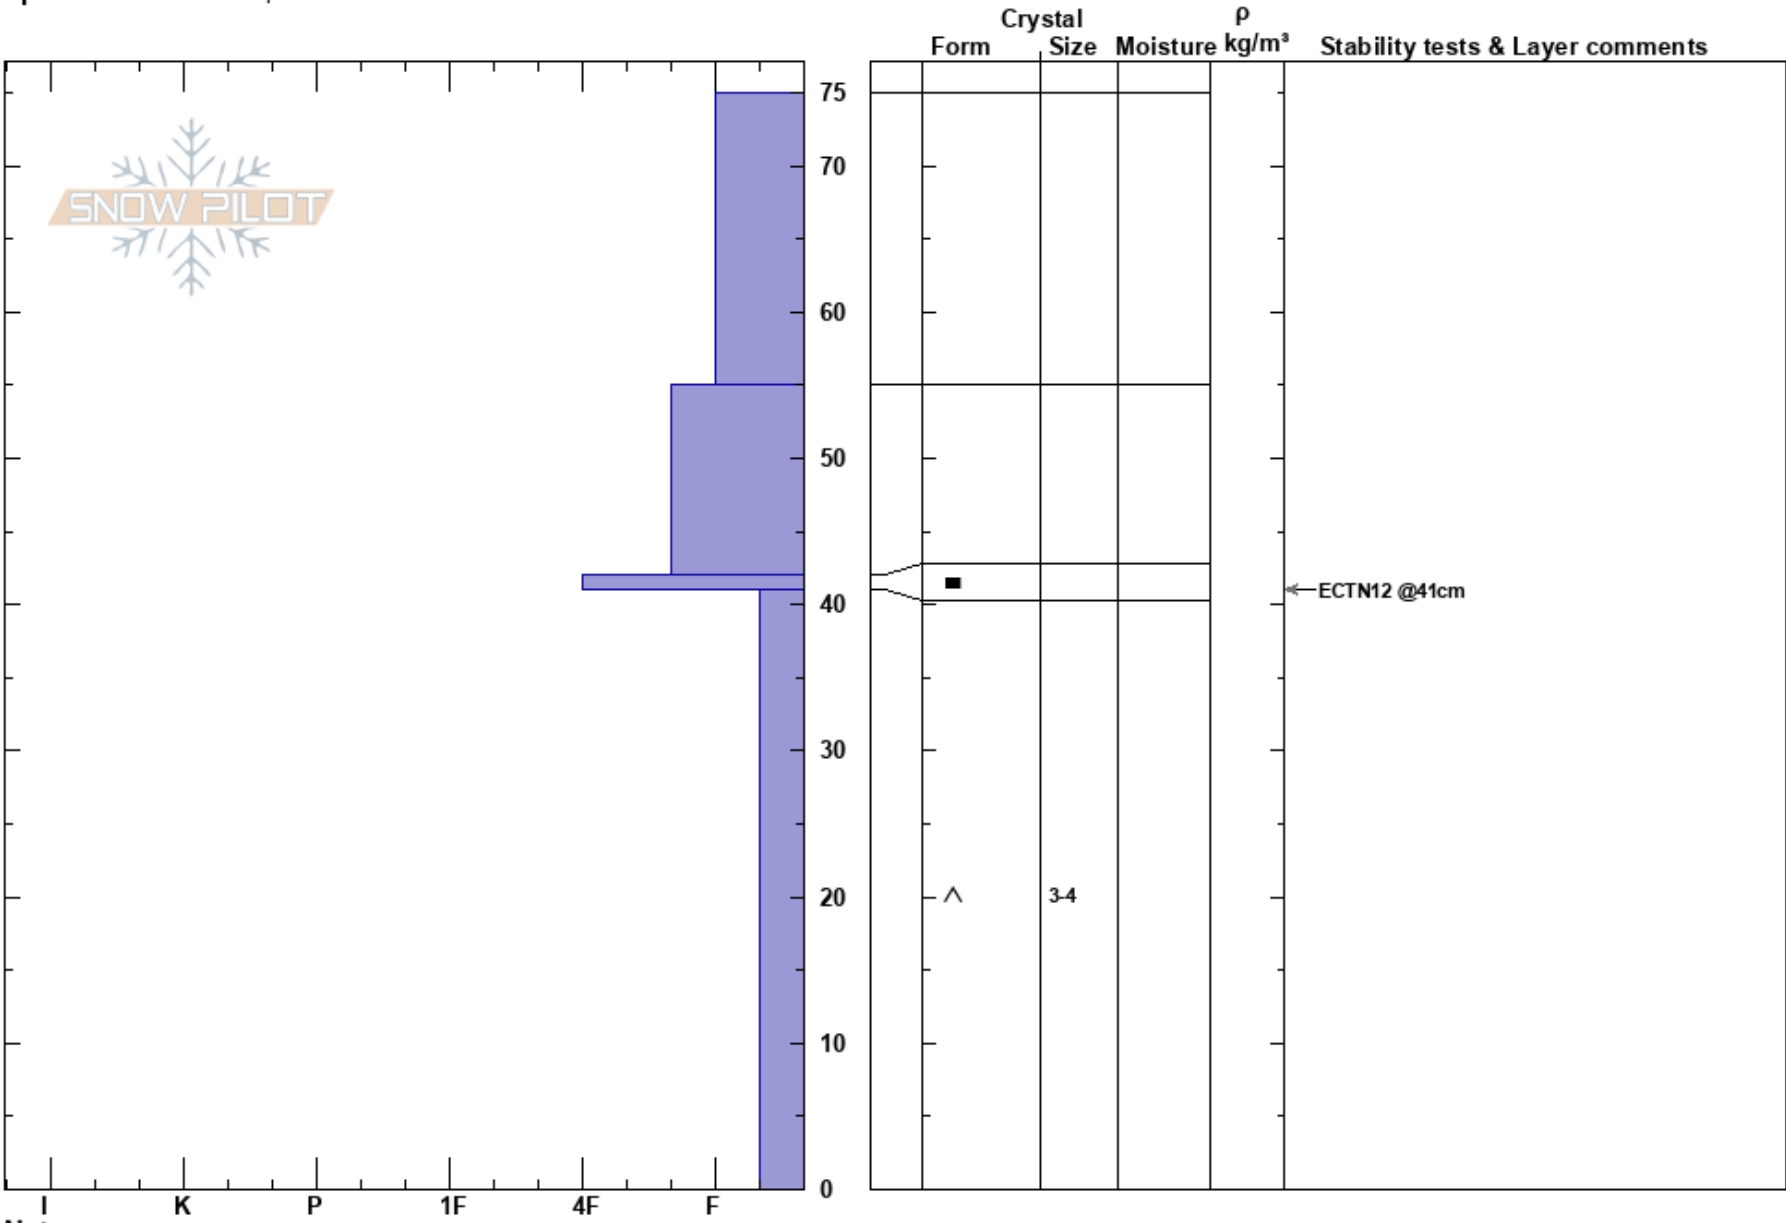

Bear Basin  
 Madison Range-N  
 MT  
**Elevation:** 8800 ft  
**Aspect:** 90°  
**Specifics:** We skied slope

Spencer Jonas  
 12/25/2020 - 12:30pm  
**Co-ord:** 45.32465N, -111.37862W  
**Slope Angle:** 30°  
**Wind Loading:**

**Stability:**  
**Air Temperature:**  
**Sky Cover:** CLR  
**Precipitation:** NO  
**Wind:** Calm

**Layer Notes:**

**HS:**75  
**PF:**75  
**PS:**35

**Notes:**