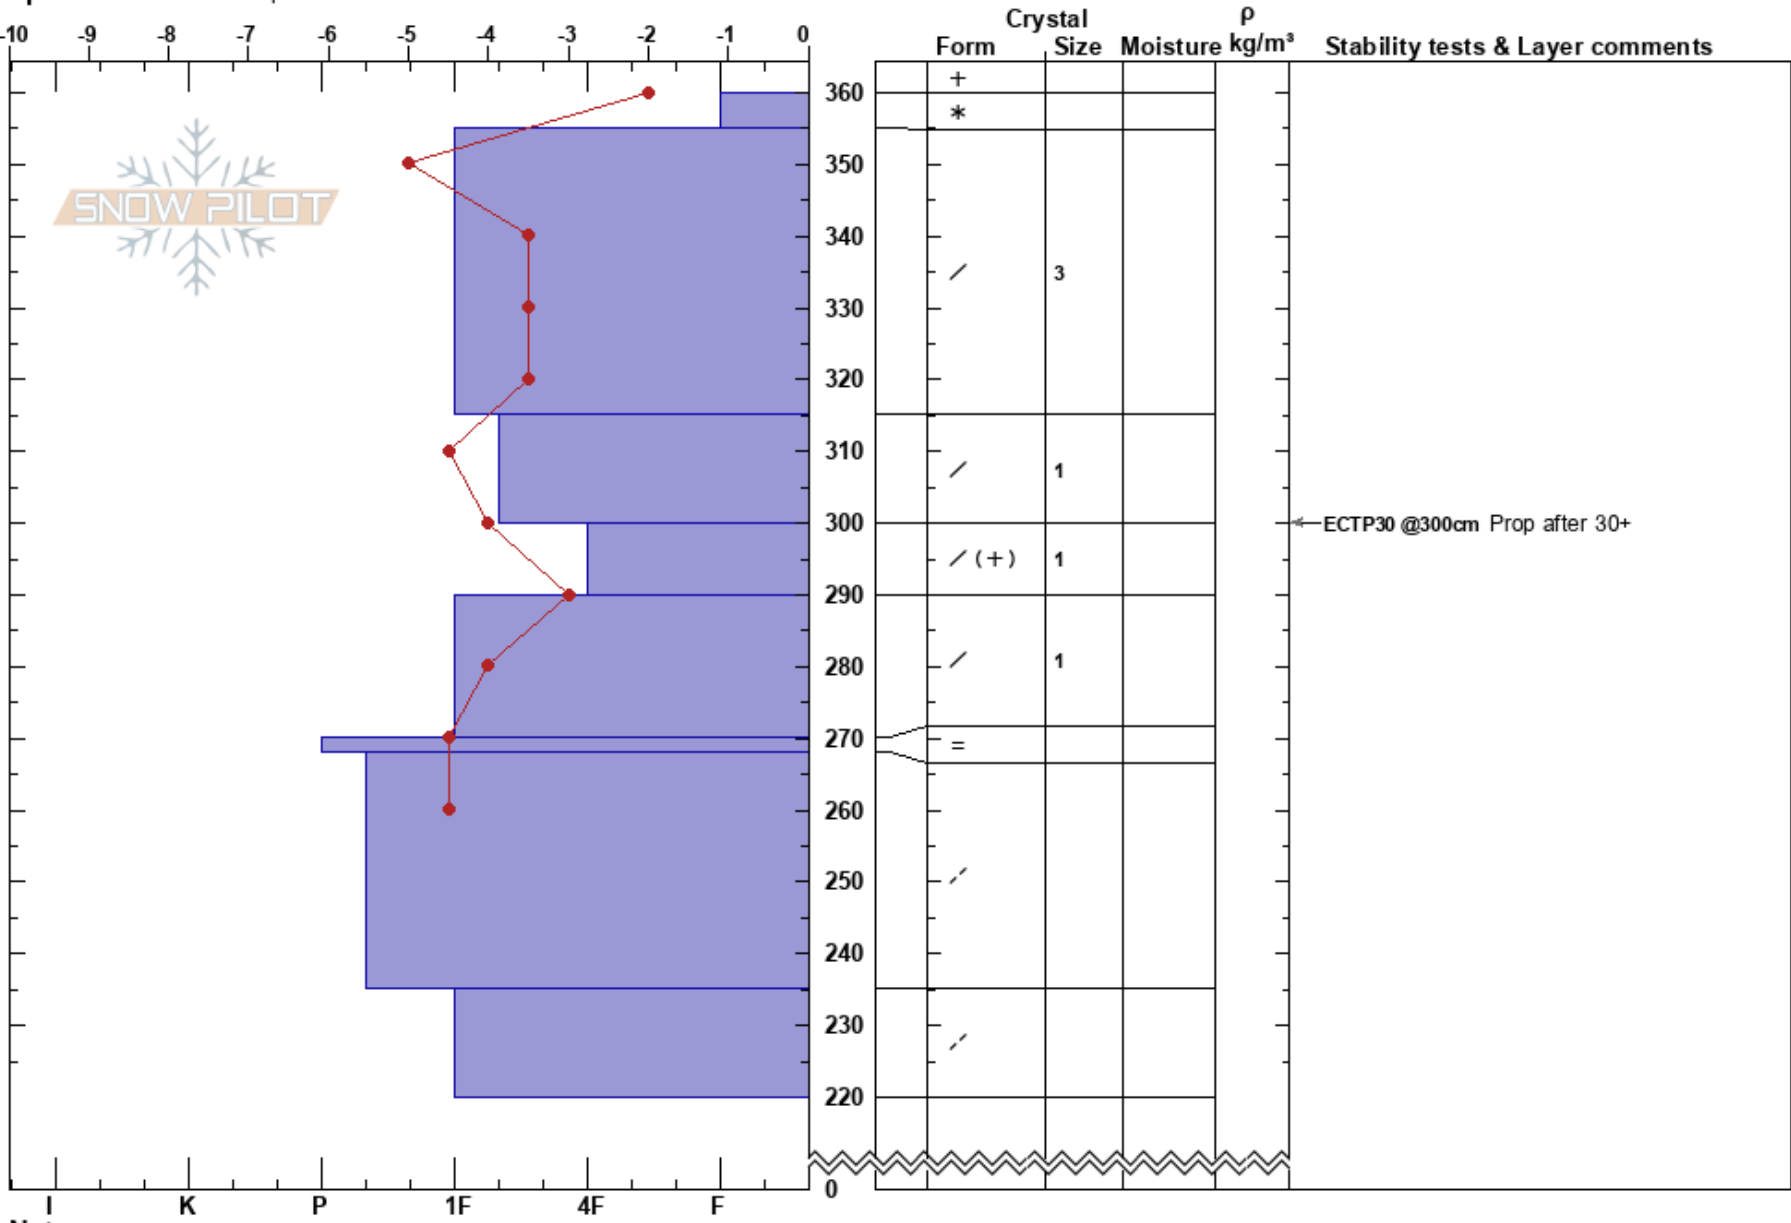

Upper Mumfords
 Chilkat
 AK
 Elevation: 2400 ft
 Aspect: NE
 Specifics: We skied slope

Tim Thomas
 12/24/2020 - 2:00pm
 Co-ord: 59.27352N, -135.51455W
 Slope Angle: 25°
 Wind Loading: previous

Stability: **HS:360**
 Air Temperature: -4°C **PF:40** 300-290cm:Problematic layer
 Sky Cover: FEW **PS: 15**
 Precipitation: S-1
 Wind: NW Calm