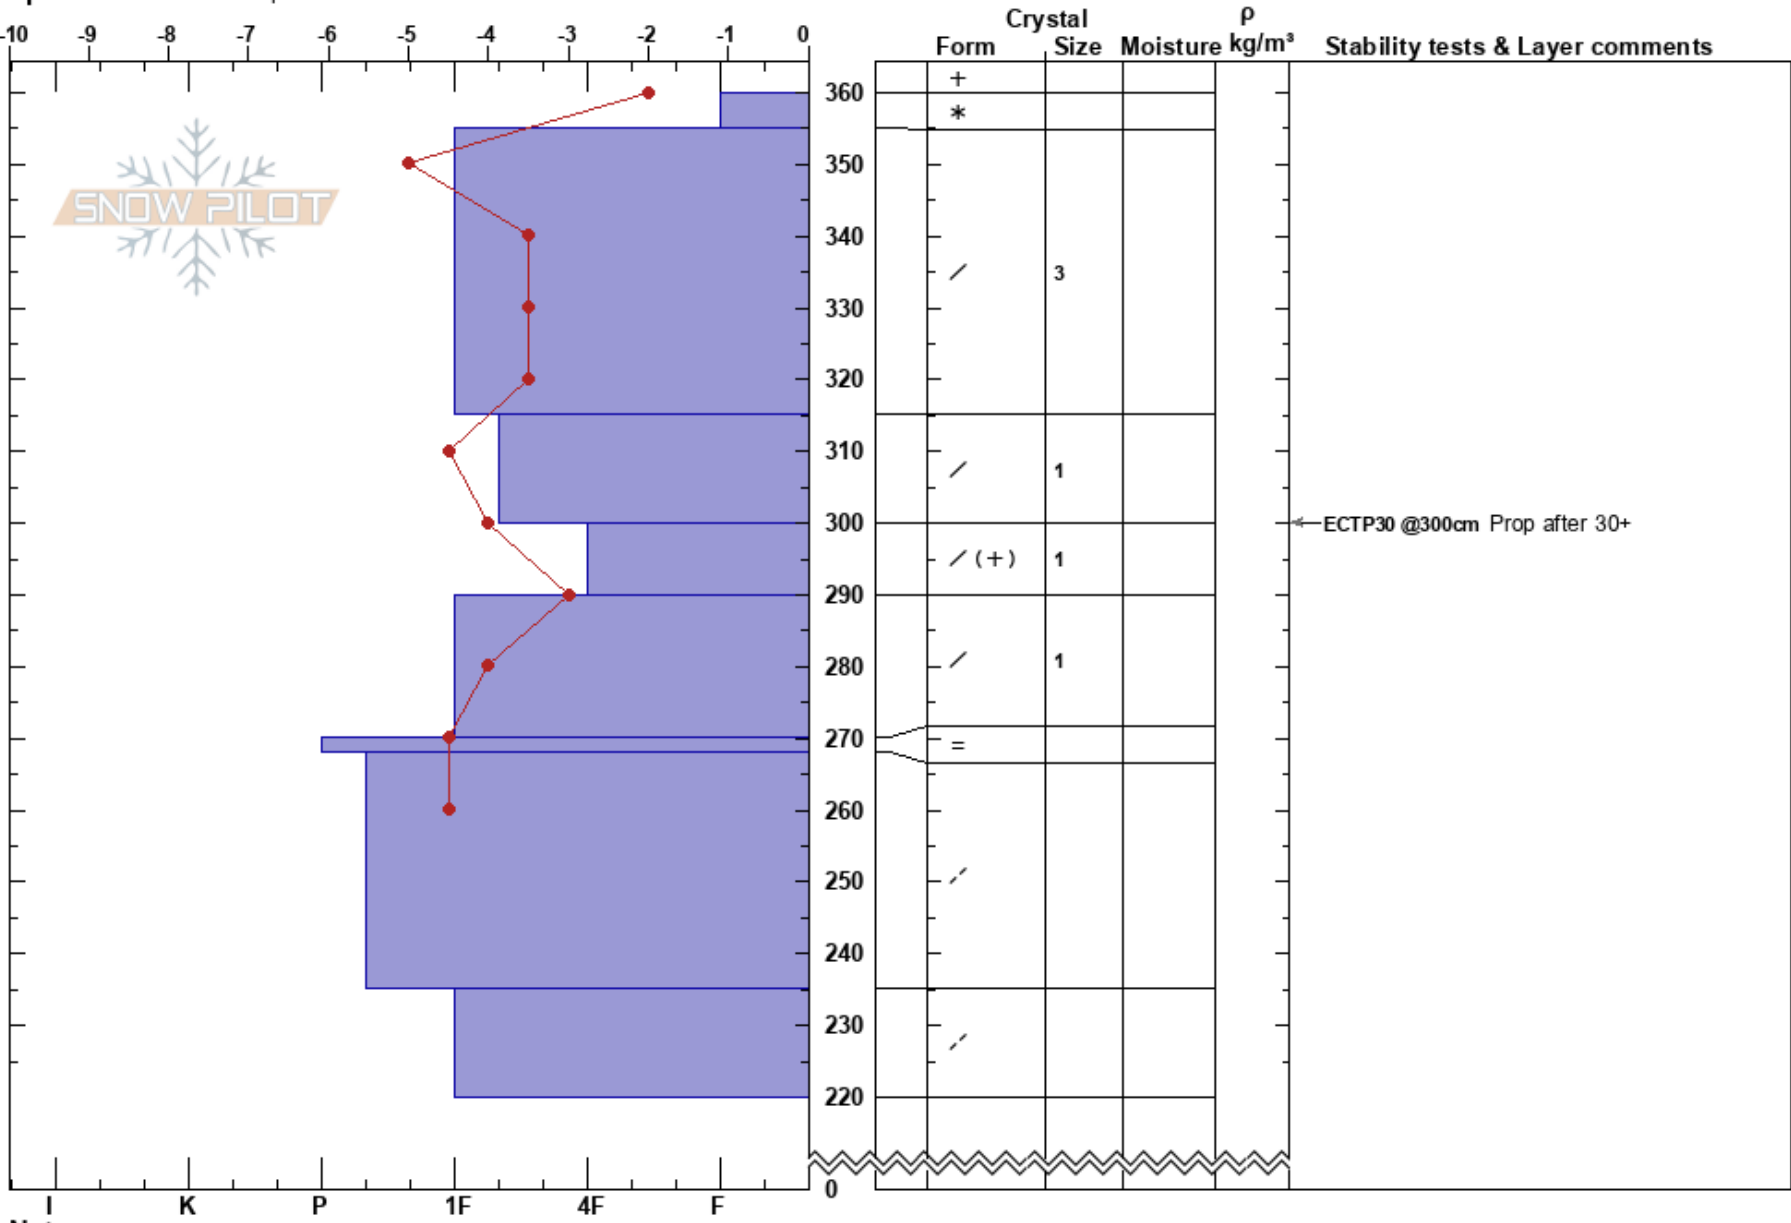

Upper Mumfords  
 Chilkat  
 AK  
 Elevation: 2400 ft  
 Aspect: NE  
 Specifics: We skied slope

Tim Thomas  
 12/24/2020 - 2:00pm  
 Co-ord: 59.27352N, -135.51455W  
 Slope Angle: 25°  
 Wind Loading: previous

Stability: **HS:360**  
 Air Temperature: -4°C **PF:40** 300-290cm:Problematic layer  
 Sky Cover: FEW **PS: 15**  
 Precipitation: S-1  
 Wind: NW Calm

Notes: