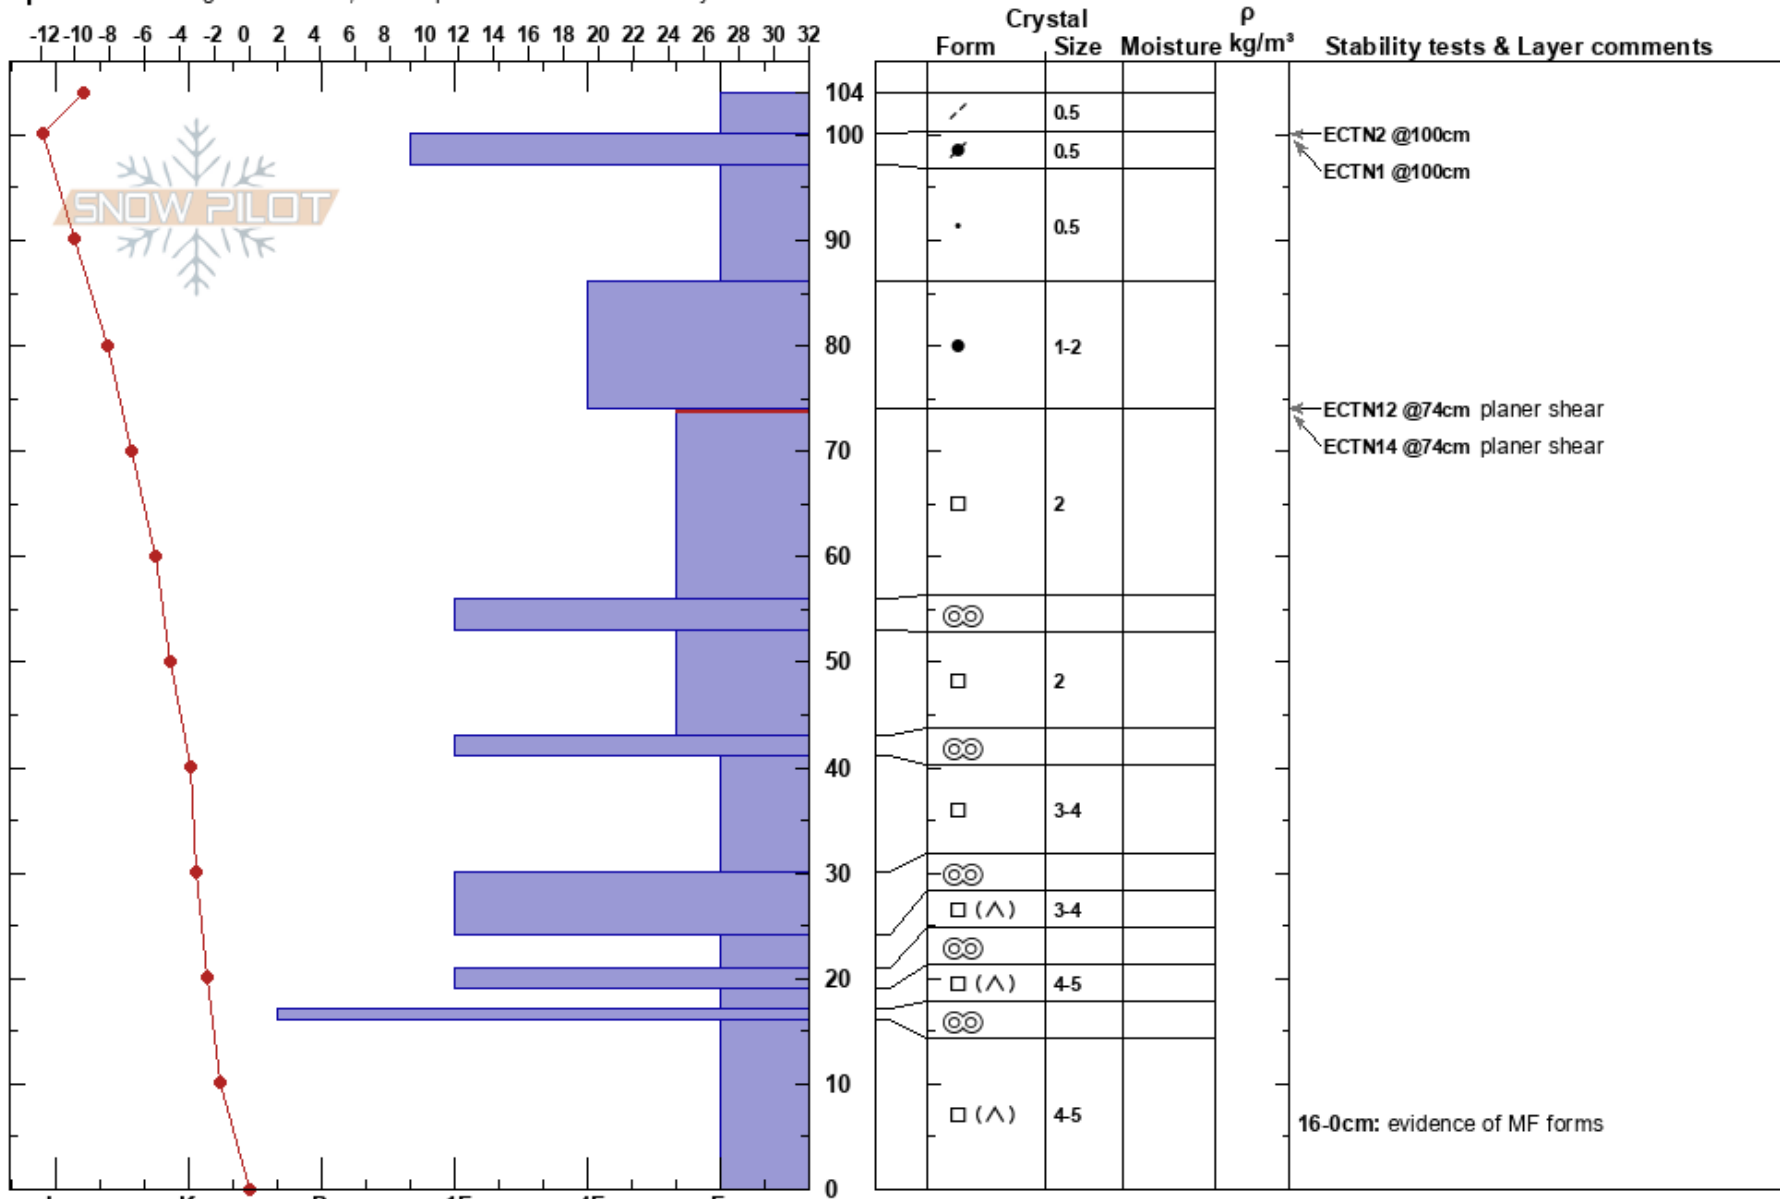

PF:88

74-56cm: Problematic layer

MT

Co-ord: 45.23822N, -111.44115W

Sky Cover: CLR

PS: 16

16-0cm: evidence of MF forms

Elevation: 8774 ft

Slope Angle: 27°

Precipitation: NO

Wind: SW Light Breeze

Aspect: 35°

Wind Loading: yes

Specifics: Pit dug in a Ski Area; Pit is representative of backcountry

Notes: Dug by Zach Scheunemann, Griffin Ditmar and Jackson Breen within ski area boundaries in a closed area.