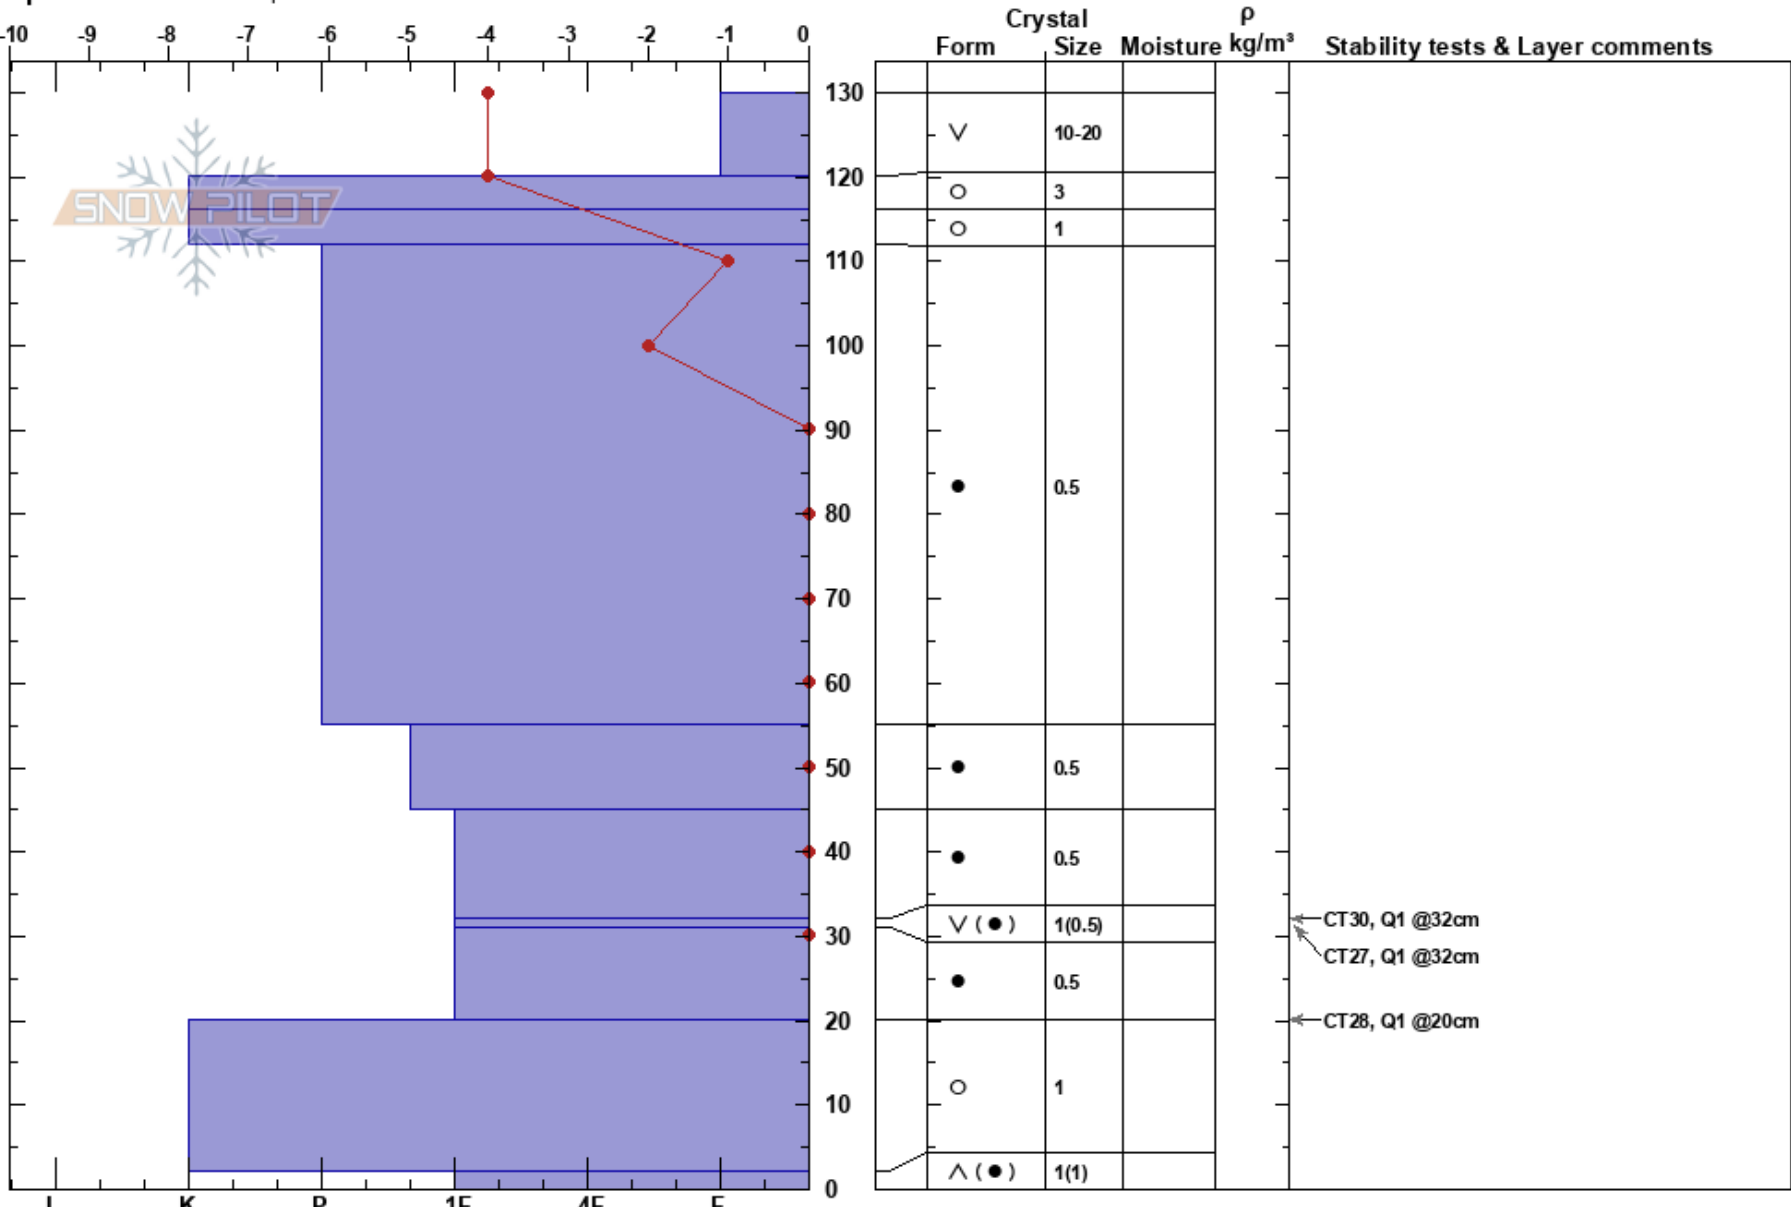

Moon Peak  
 Bitterroot  
 ID  
 Elevation: 5345 ft  
 Aspect: 60°  
 Specifics: We skied slope

Melissa Hendrickson  
 12/24/2020 - 1:00pm  
 Co-ord: 47.41204N, -115.86716W  
 Slope Angle: 32°  
 Wind Loading: previous

Stability: Good HS:130  
 Air Temperature: 0.1°C PF:10 32-31cm:Problematic layer  
 Sky Cover: CLR PS:10  
 Precipitation: NO  
 Wind: SW Calm

Notes: From 120 to 112 were 4 layers of rain crust with melt/freeze forms sandwiched in-between. Bridging well, took a small jump to break through with boot penetration.