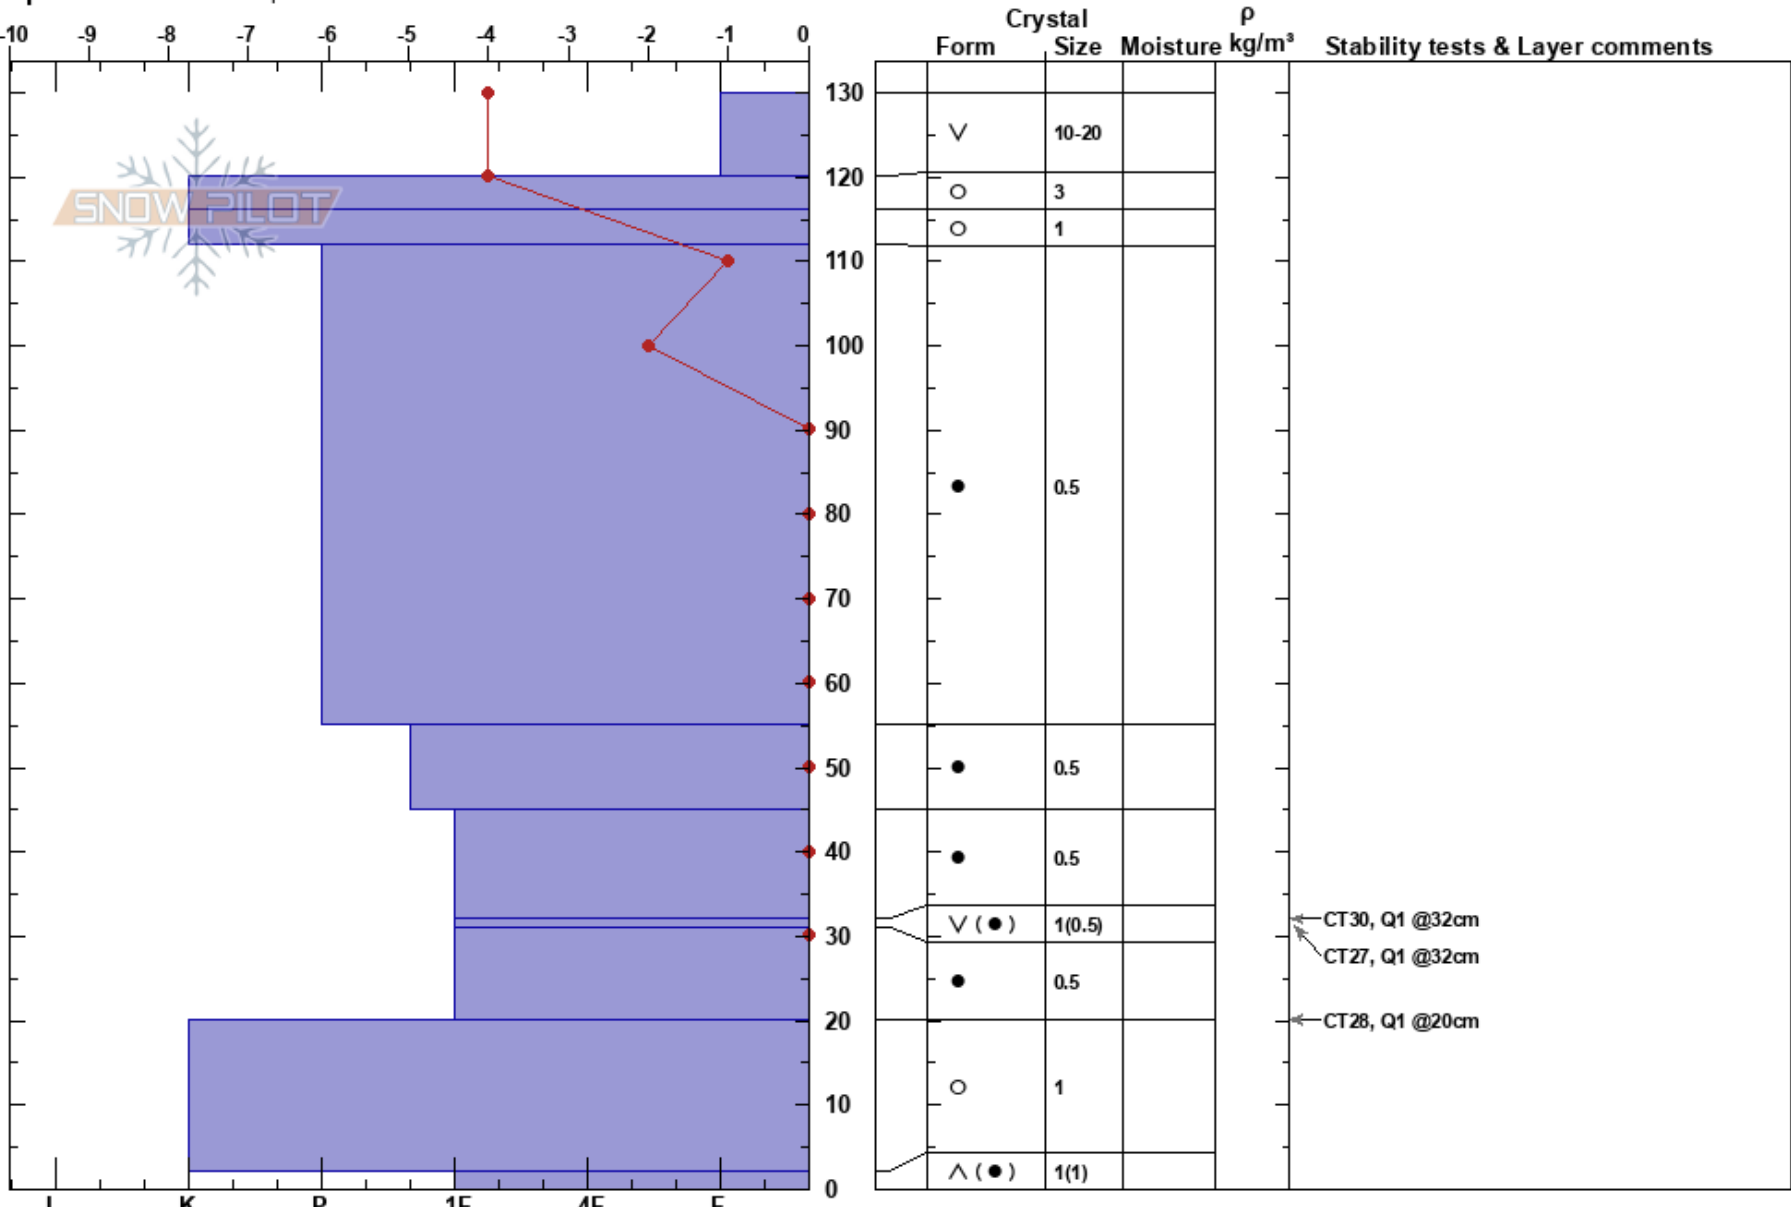

Moon Peak  
 Bitterroot  
 ID  
 Elevation: 5345 ft  
 Aspect: 60°  
 Specifics: We skied slope

Melissa Hendrickson  
 12/24/2020 - 1:00pm  
 Co-ord: 47.41204N, -115.86716W  
 Slope Angle: 32°  
 Wind Loading: previous

Stability: Good HS:130 Layer Notes:  
 Air Temperature: 0.1°C PF:10 32-31cm:Problematic layer  
 Sky Cover: CLR PS:10  
 Precipitation: NO  
 Wind: SW Calm

Notes: From 120 to 112 were 4 layers of rain crust with melt/freeze forms sandwiched in-between. Bridging well, took a small jump to break through with boot penetration.