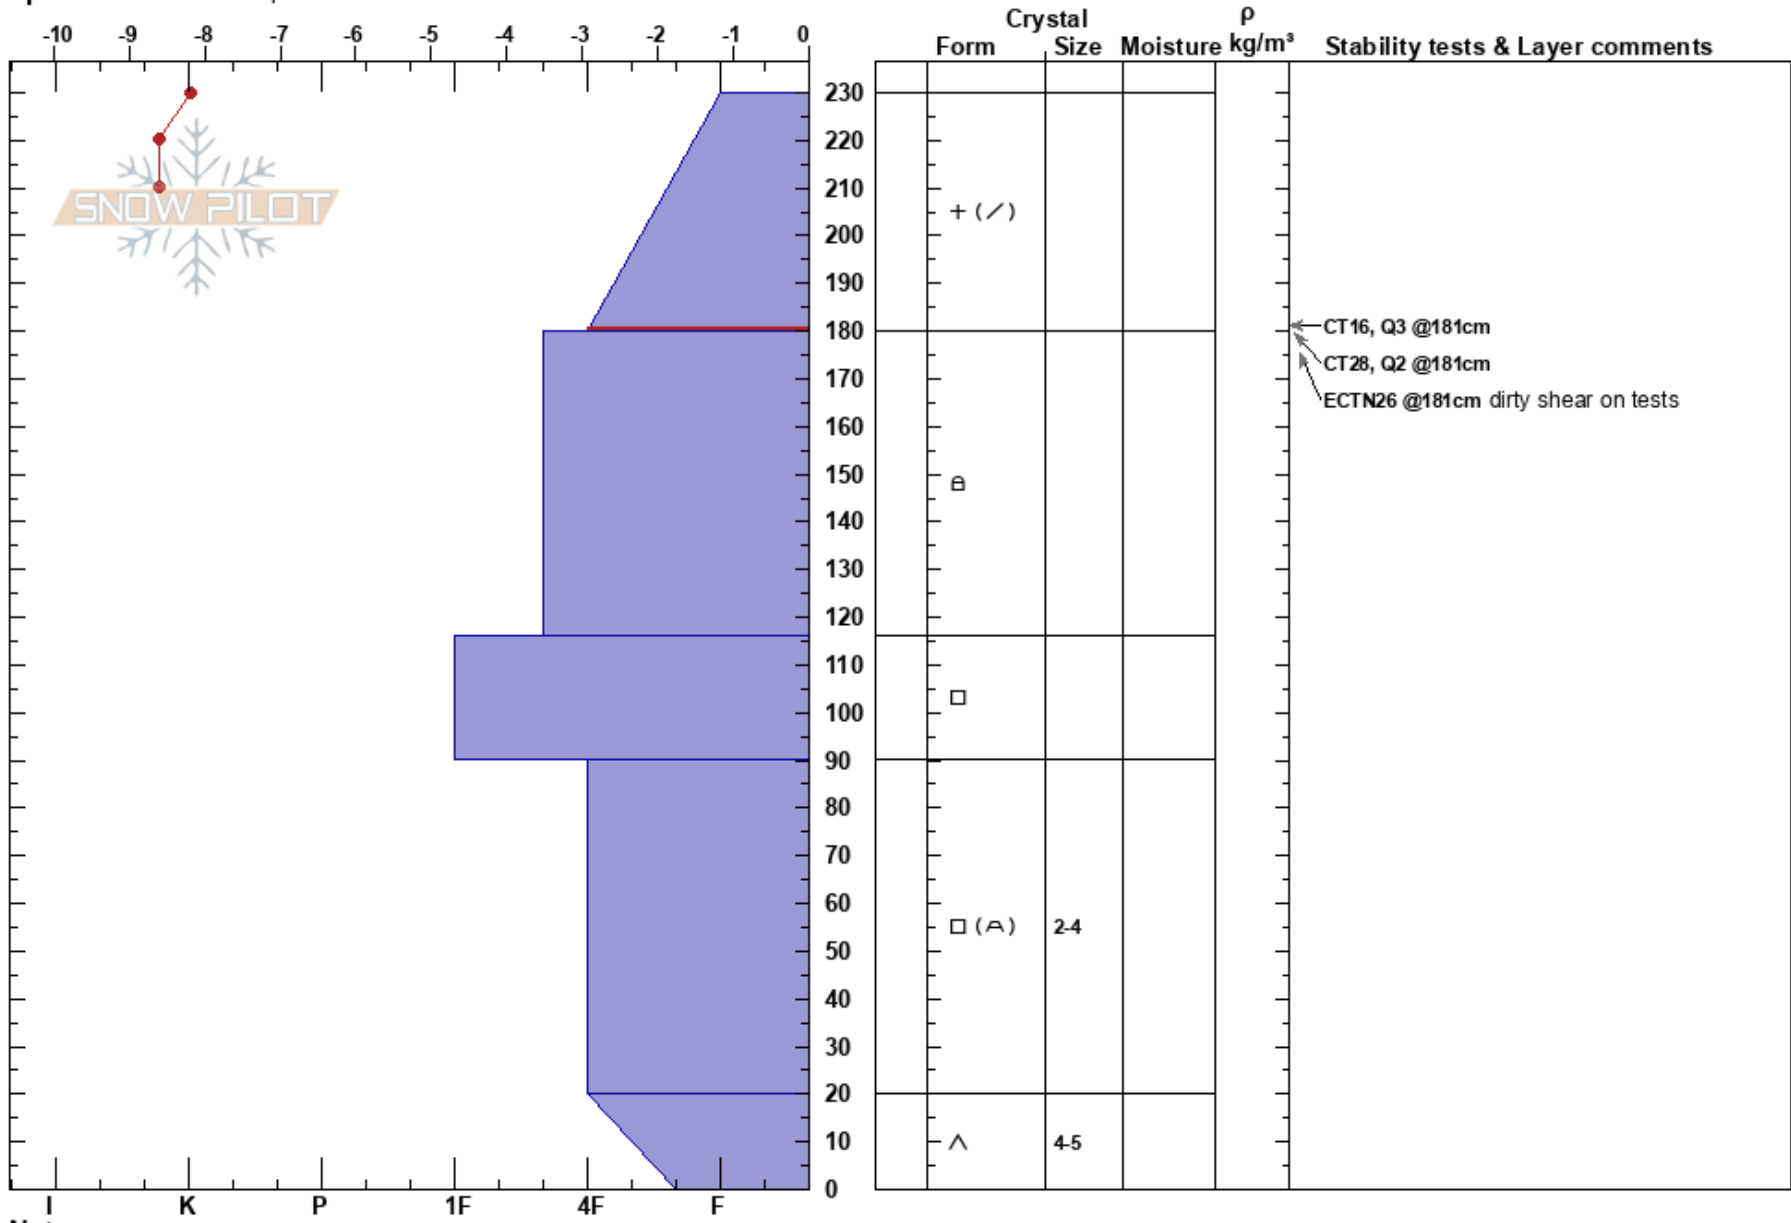

Blue Corn
 Chugach Range
 AK
 Elevation: 6000 ft
 Aspect: NW
 Specifics: We skied slope

Will Borg
 04/03/2017 - 4:43pm
 Co-ord: 61.21363N, -145.26681W
 Slope Angle: 46°
 Wind Loading: previous

Stability: **HS:230**
 Air Temperature: -4°C **PF:40** 230-180cm:Problematic layer
 Sky Cover: OVC
 Precipitation: S-1
 Wind: Calm