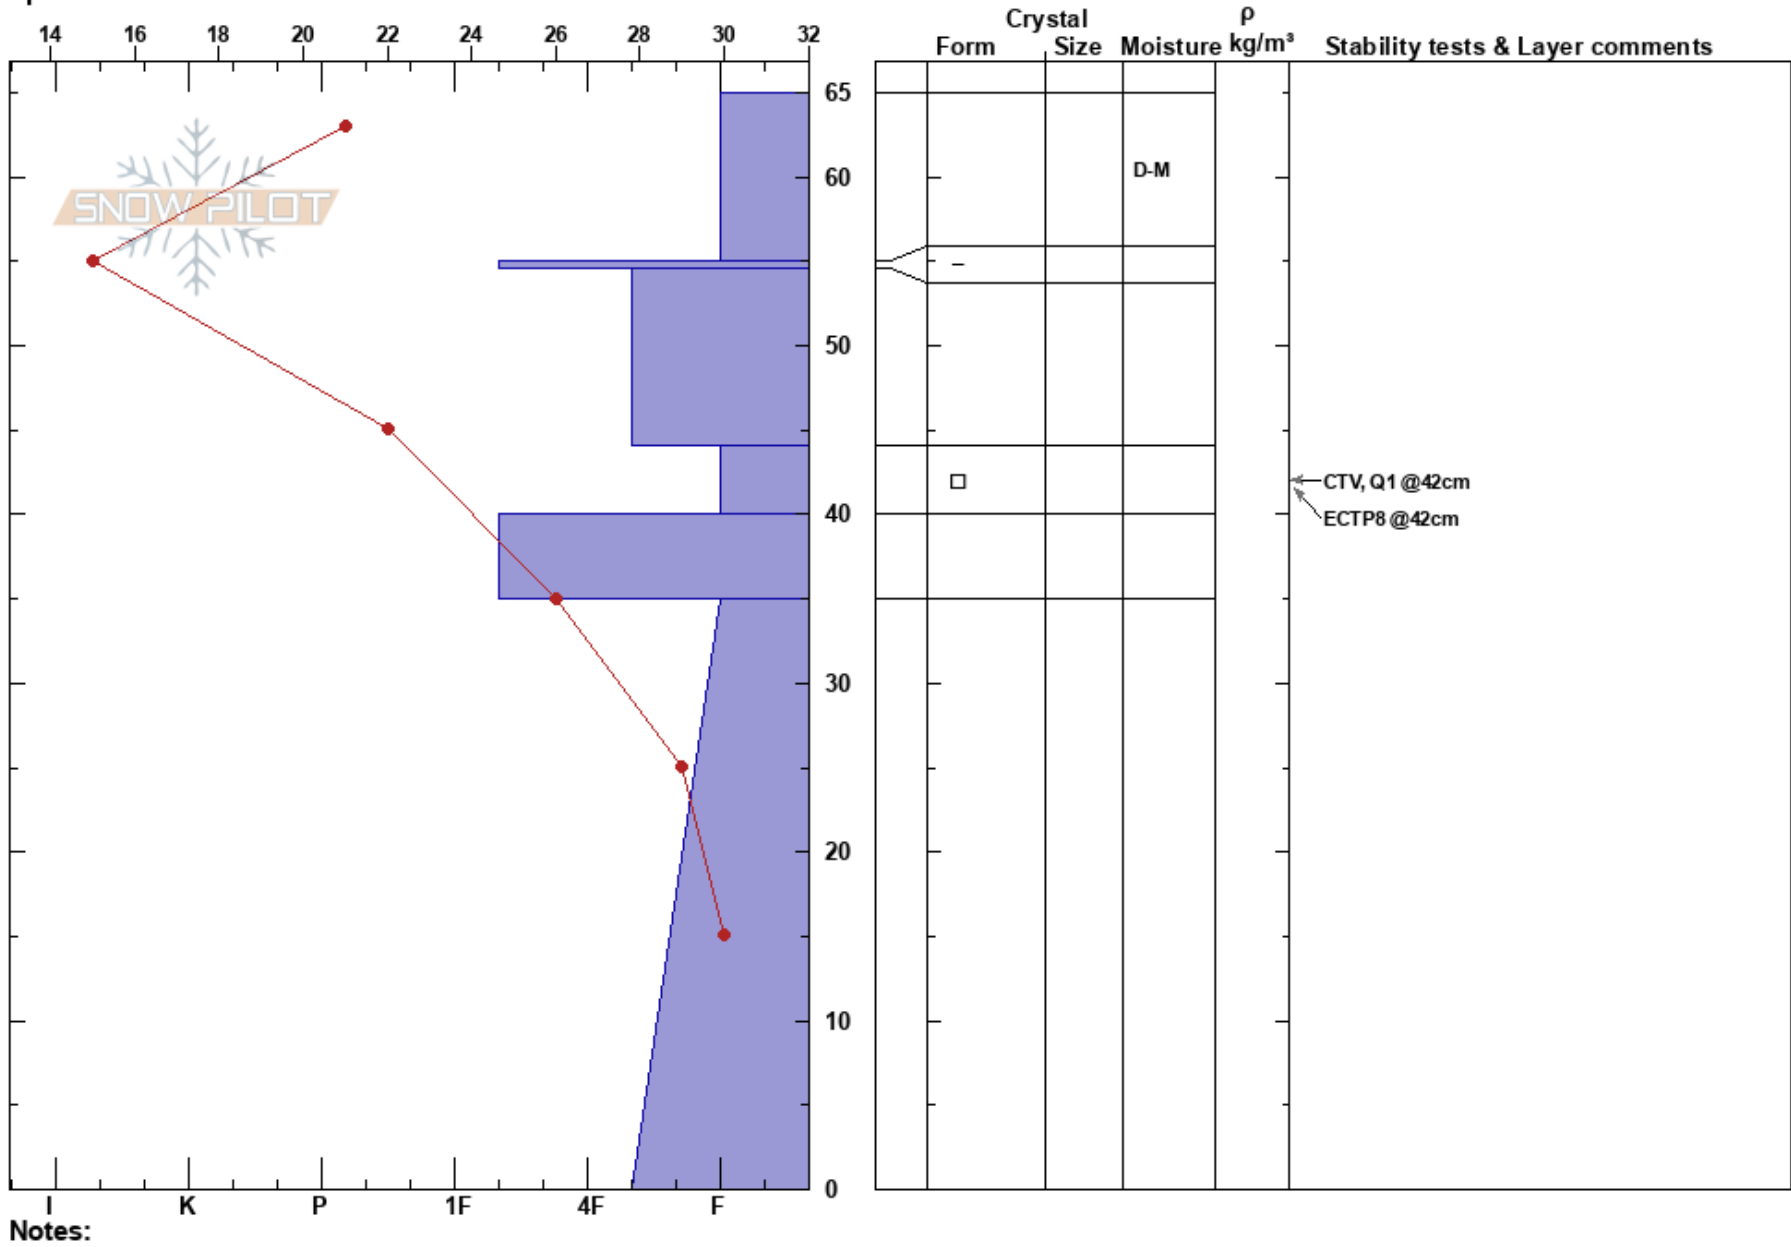

Beaver West face
 Bear River Range
 UT
 Elevation: 8400 ft
 Aspect: W
 Specifics:

paige pagnucco
 12/24/2020 - 1:00pm
 Co-ord: 41.96274N, -111.56251W
 Slope Angle: 27°
 Wind Loading:

Stability:
 Air Temperature: 24°F
 Sky Cover: CLR
 Precipitation: NO
 Wind:
 HS:65
 PF:0
 PS:50
 44-40cm: Problematic layer