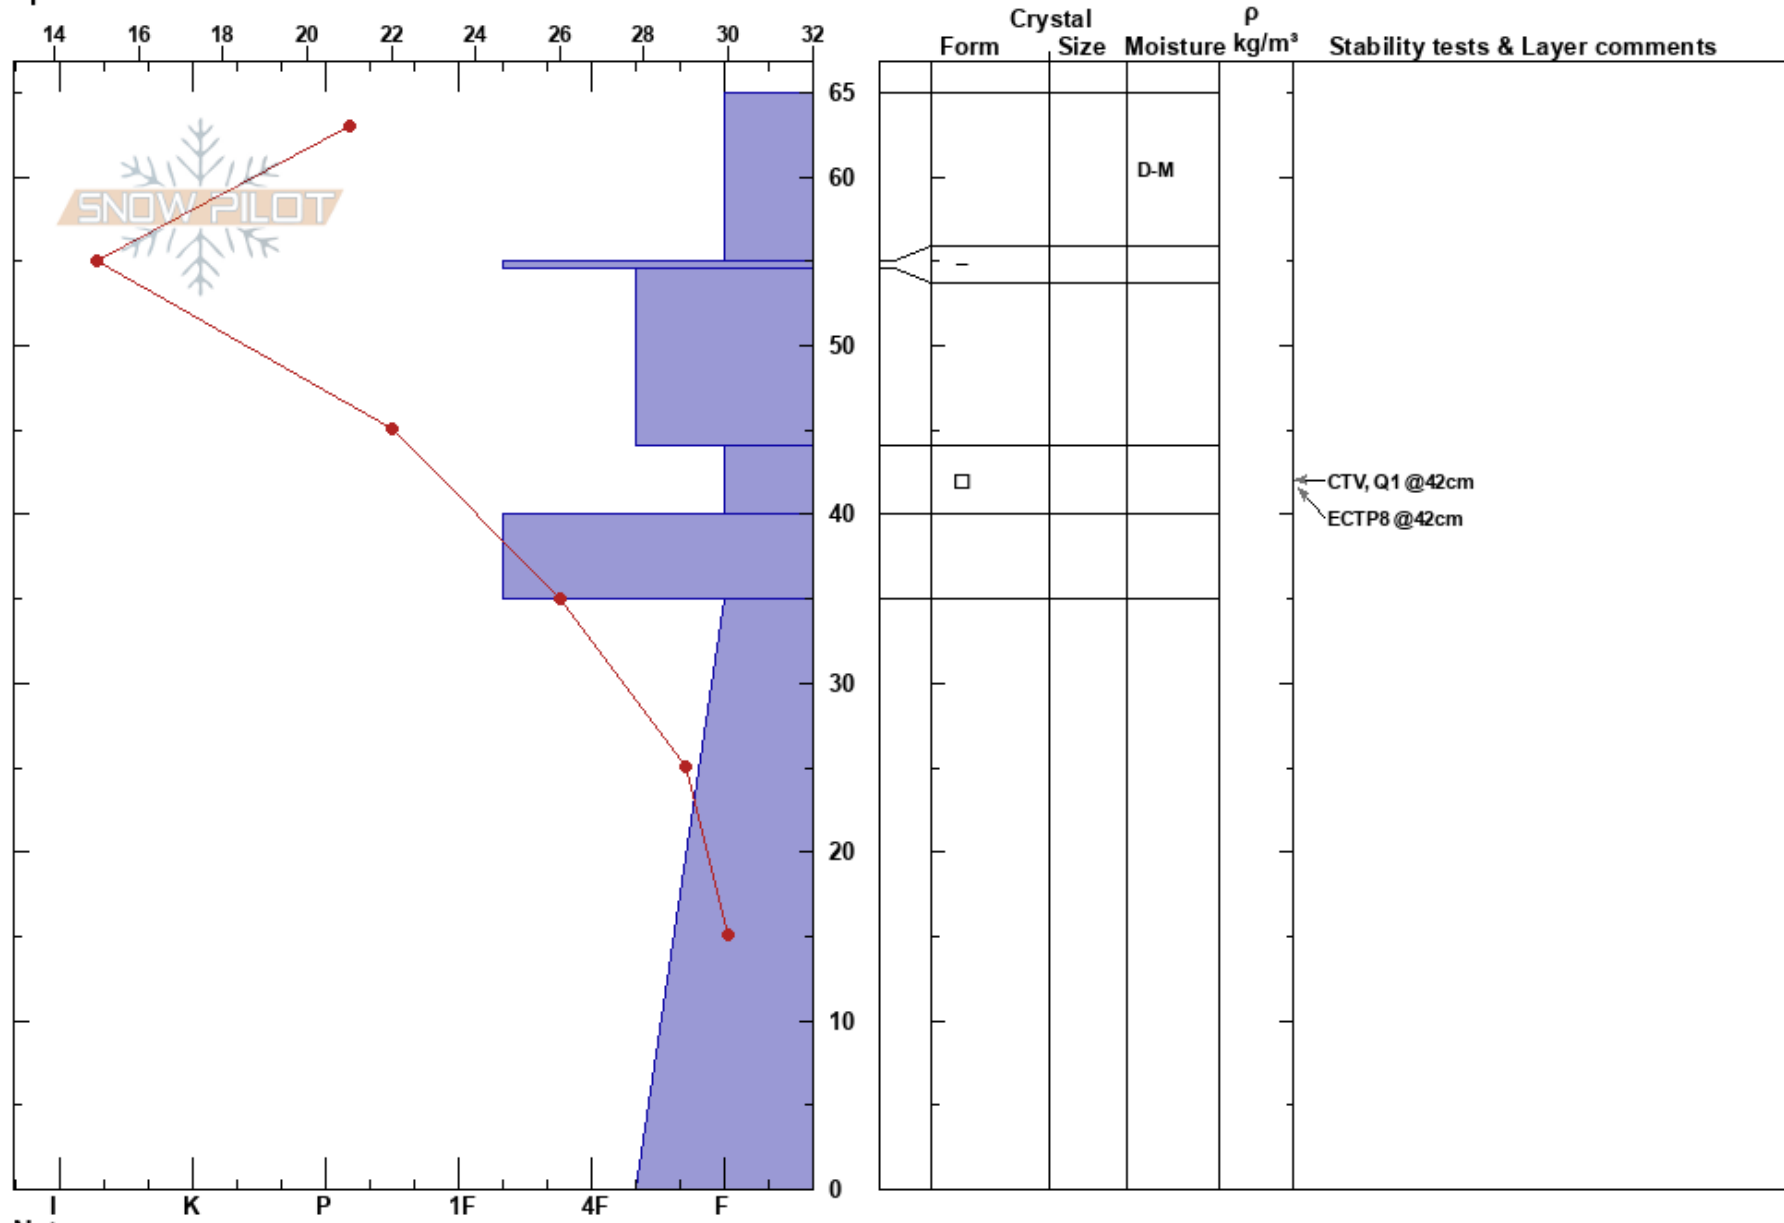

Beaver West face
 Bear River Range
 UT
 Elevation: 8400 ft
 Aspect: W
 Specifics:

paige pagnucco
 12/24/2020 - 1:00pm
 Co-ord: 41.96274N, -111.56251W
 Slope Angle: 27°
 Wind Loading:

Stability:
 Air Temperature: 24°F
 Sky Cover: CLR
 Precipitation: NO
 Wind:
 HS:65
 PF:0
 PS:50
 44-40cm: Problematic layer