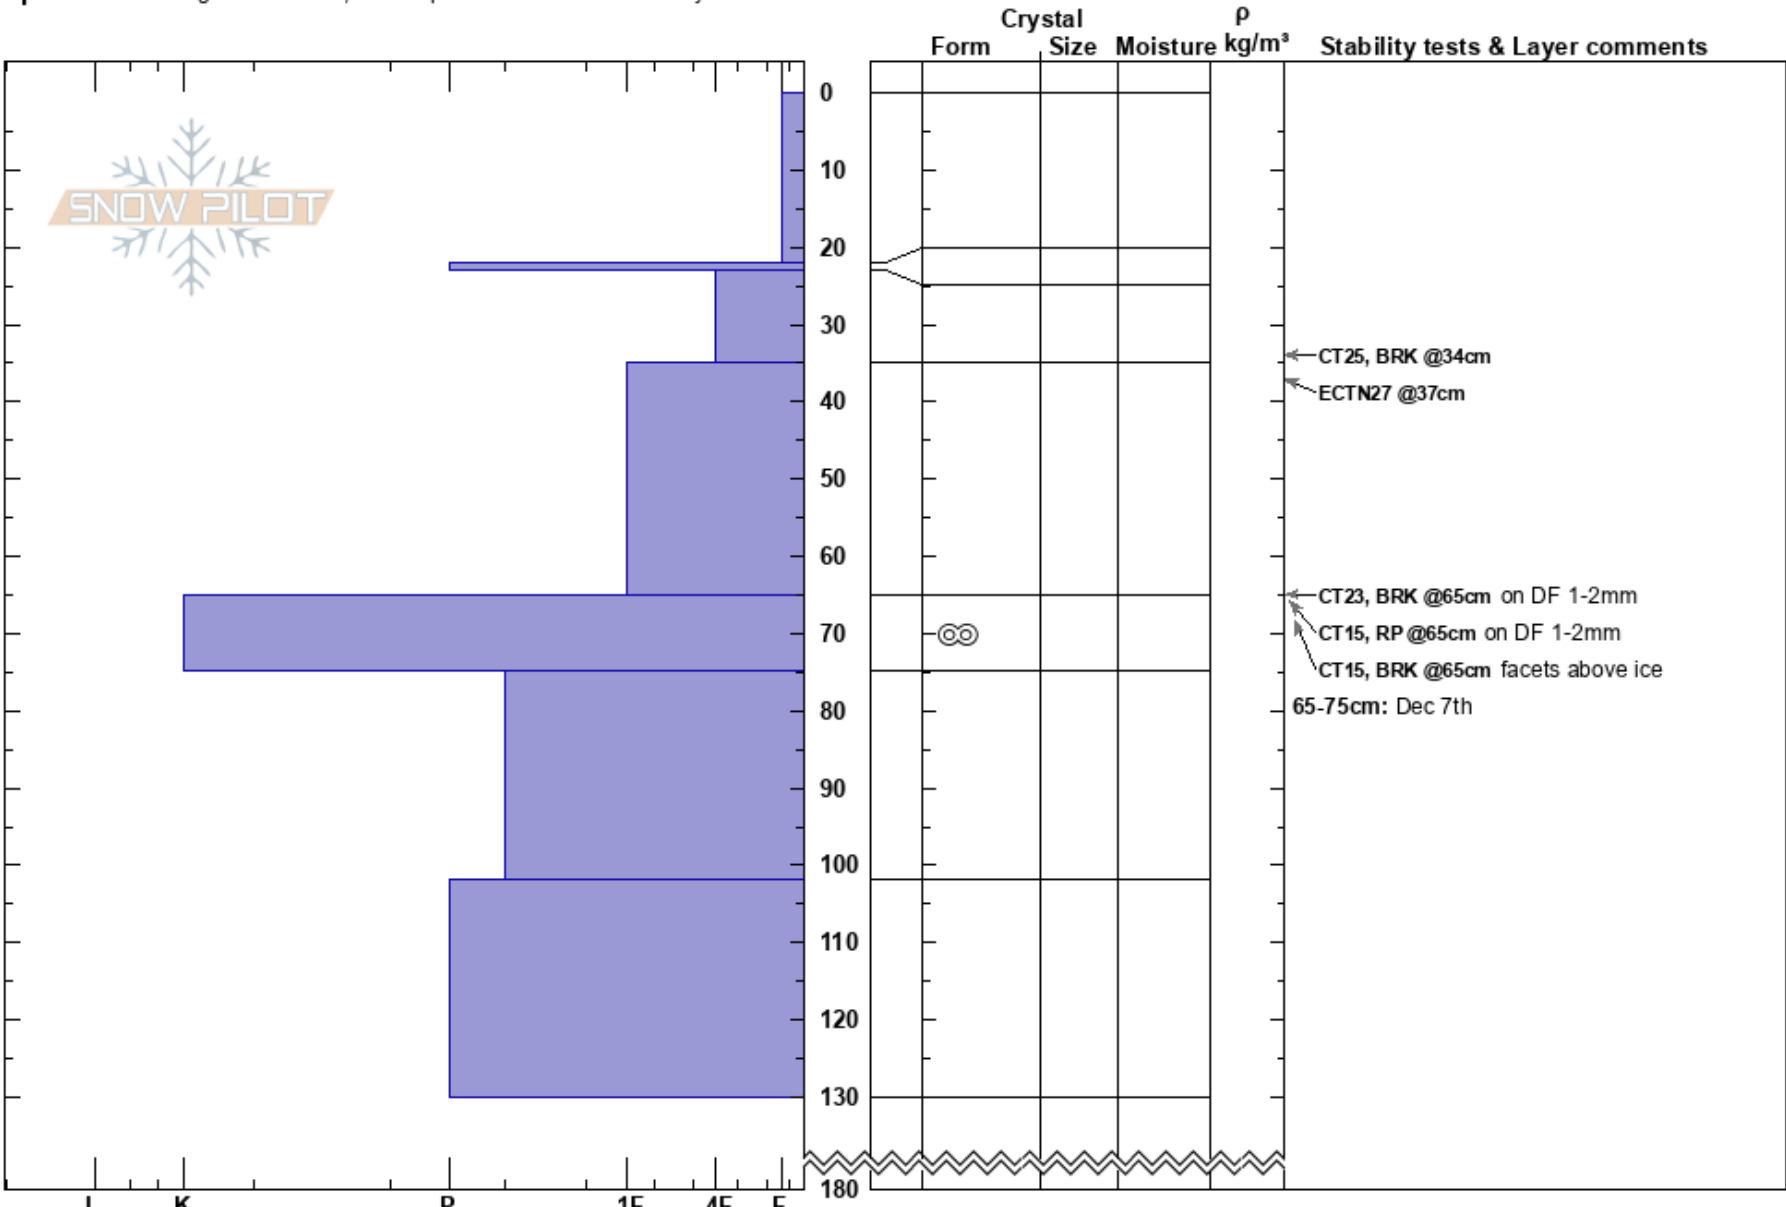

Burnt Forest Entrance  
 Monashee  
 BC  
 Elevation: 2062 m  
 Aspect: SE  
 Specifics: Pit dug in a Ski Area; Pit is representative of backcountry

Monashee Powder  
 24/12/2020 - 09:30  
 Co-ord: 11U 400785W 5617757N  
 Slope Angle: 22°  
 Wind Loading:

Stability: HS:180  
 Air Temperature: -4.5°C PF:55  
 Sky Cover: FEW  
 Precipitation: NO  
 Wind: S Light Breeze  
 65-75cm: Dec 7th  
 65-75cm: Problematic layer

Notes: T10 -10.5

Test results down 65 were failing on decomposing facets above Rain Crust