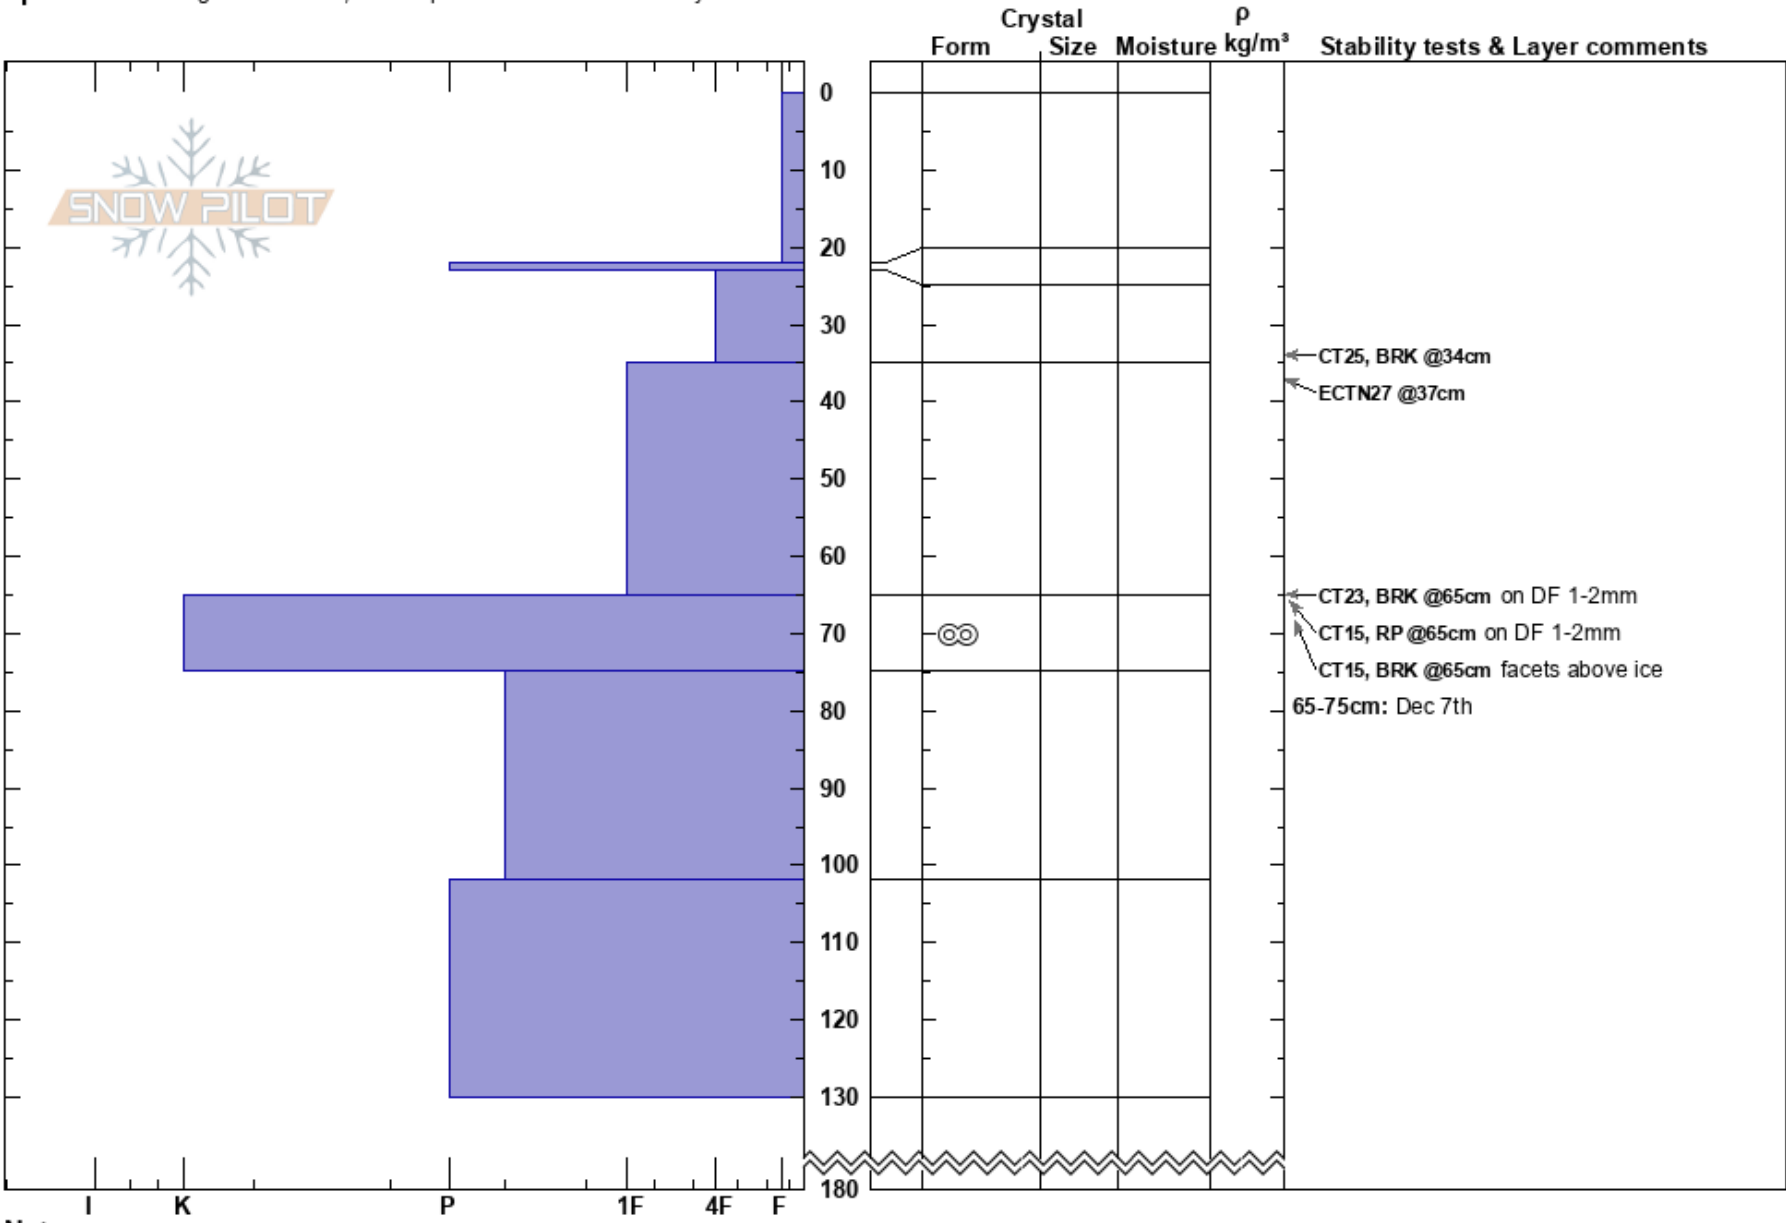

Burnt Forest Entrance
 Monashee
 BC
 Elevation: 2062 m
 Aspect: SE
 Specifics: Pit dug in a Ski Area; Pit is representative of backcountry

Monashee Powder
 24/12/2020 - 09:30
 Co-ord: 11U 400785W 5617757N
 Slope Angle: 22°
 Wind Loading:

Stability: HS:180
 Air Temperature: -4.5°C PF:55
 Sky Cover: FEW
 Precipitation: NO
 Wind: S Light Breeze
 65-75cm: Dec 7th
 65-75cm: Problematic layer

Notes: T10 -10.5

Test results down 65 were failing on decomposing facets above Rain Crust