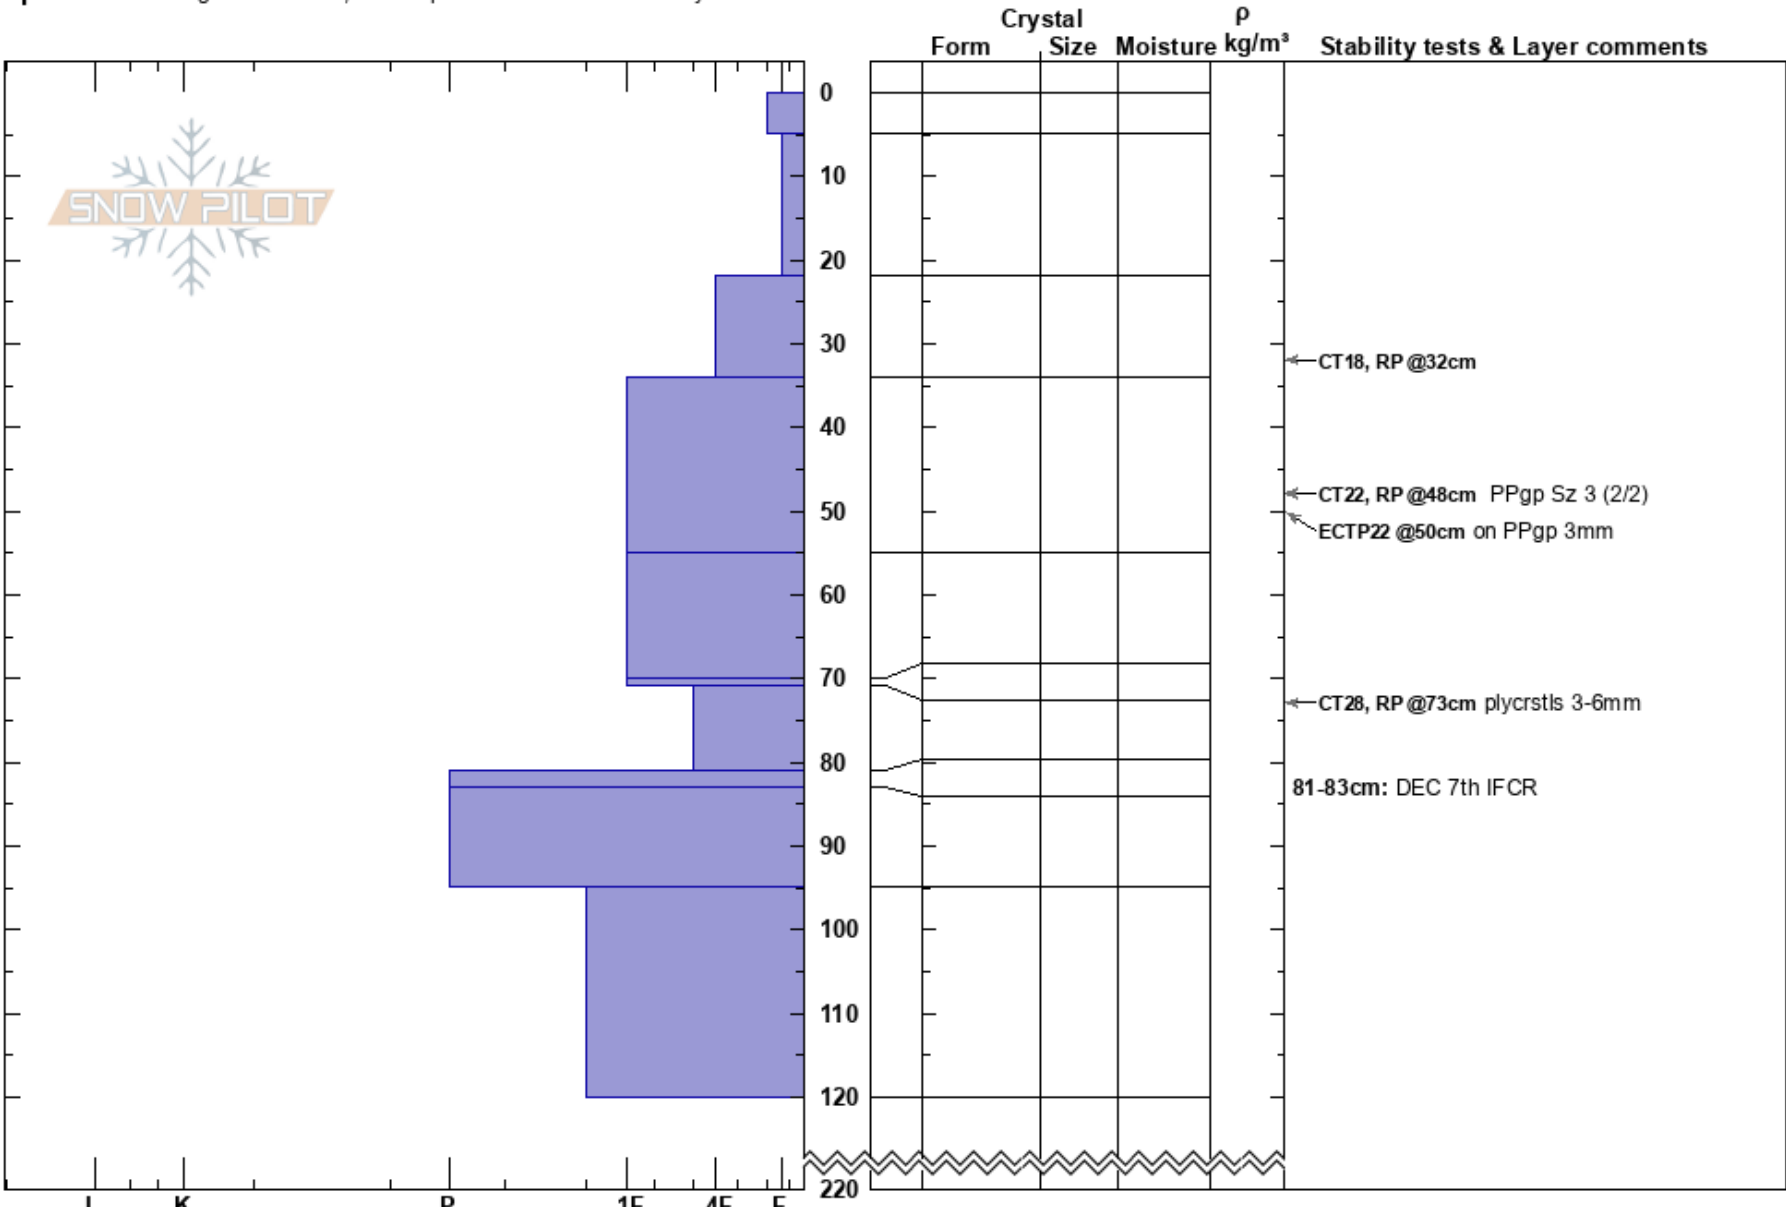

Low Moraine  
 Monashee Powder  
 24/12/2020 - 11:00  
 BC  
**Co-ord:** 11U 401388W 5619656N  
**Elevation:** 1953 m  
**Aspect:** NE  
**Slope Angle:** 22°  
**Wind Loading:** previous  
**Specifics:** Pit dug in a Ski Area; Pit is representative of backcountry

**Stability:**  
**Air Temperature:** -7°C  
**Sky Cover:** FEW  
**Precipitation:**  
**Wind:** SE Light Breeze

**HS:**220  
**PF:**35  
 81-83cm: DEC 7th IFCR  
 81-83cm: Problematic layer

**Notes:** Roll skiers right of low moraine drop