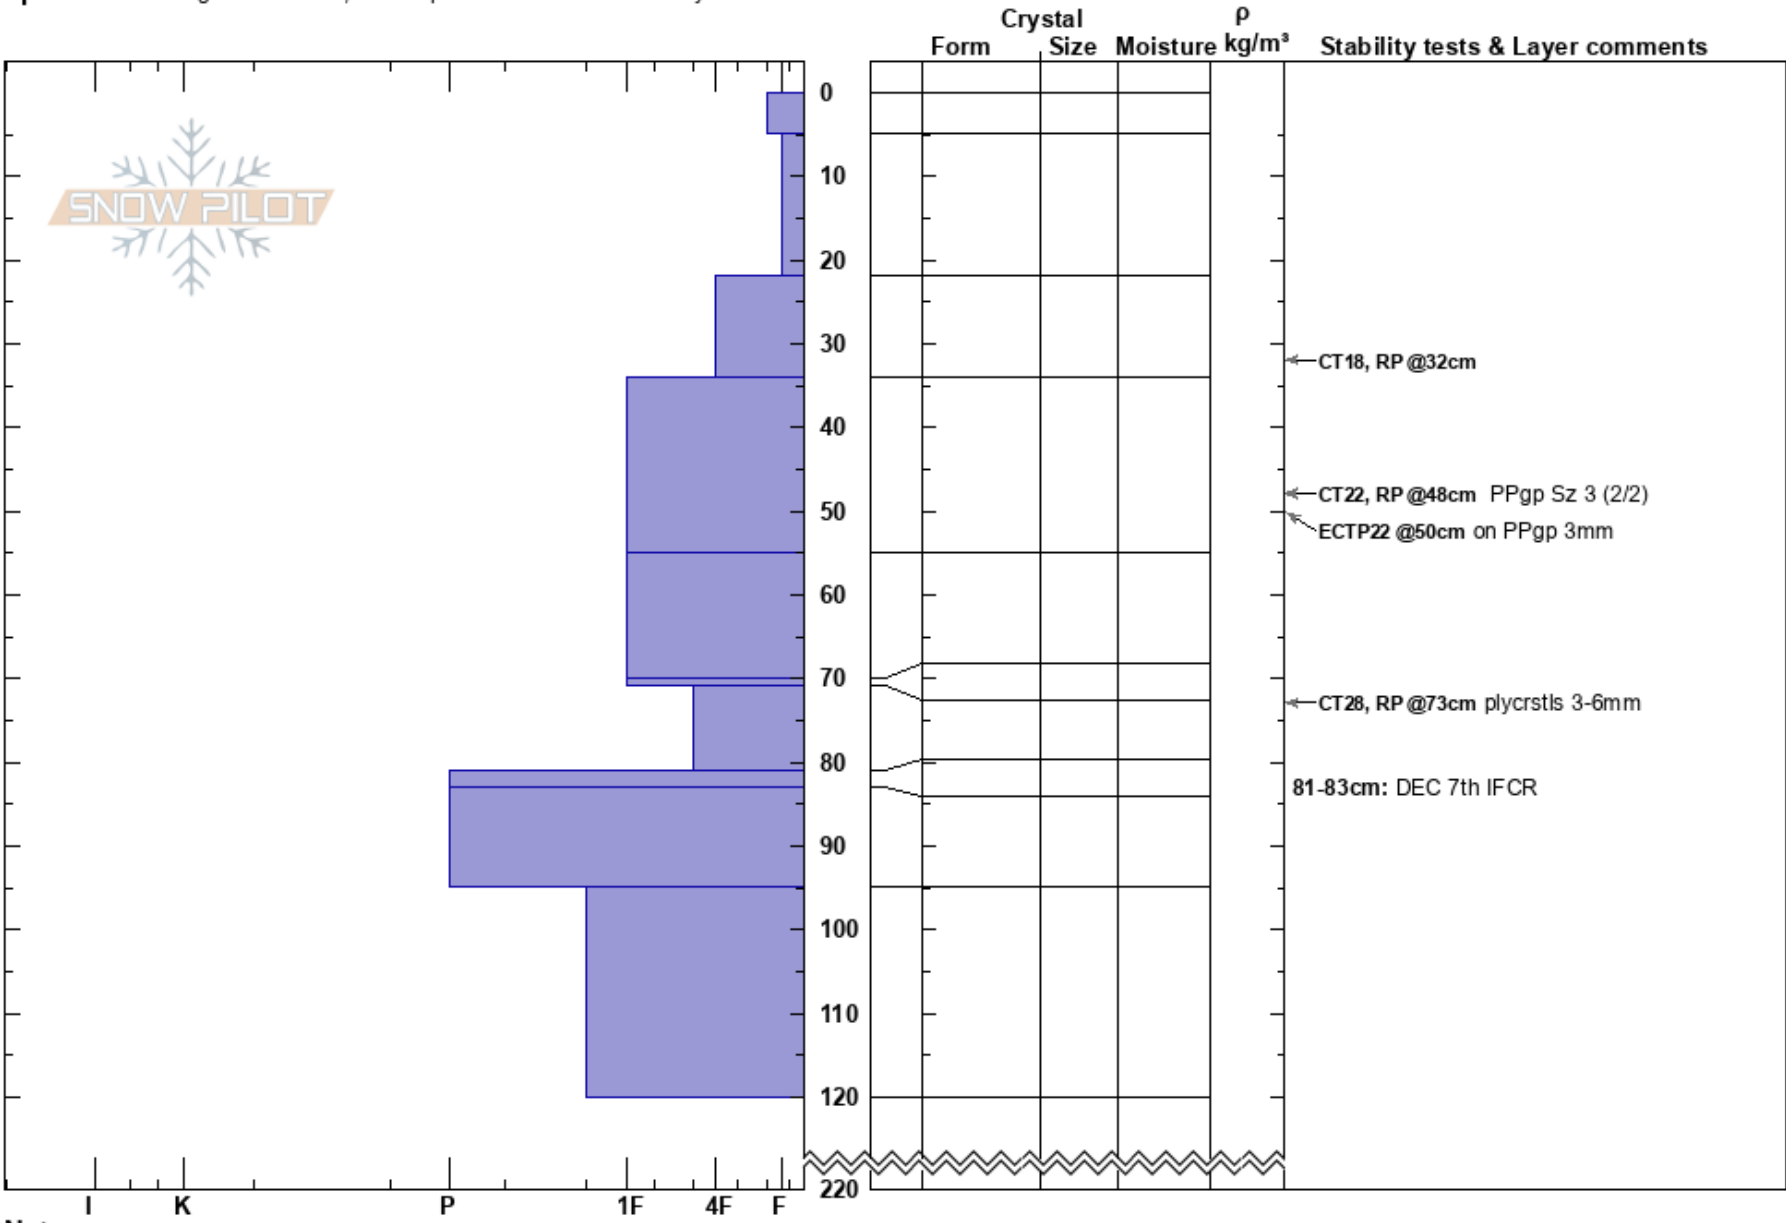

Low Moraine
 Monashee Powder
 24/12/2020 - 11:00
 BC
Co-ord: 11U 401388W 5619656N
Elevation: 1953 m
Slope Angle: 22°
Aspect: NE
Wind Loading: previous
Specifics: Pit dug in a Ski Area; Pit is representative of backcountry

Stability:
Air Temperature: -7°C
Sky Cover: FEW
Precipitation:
Wind: SE Light Breeze
HS:220
PF:35
81-83cm: DEC 7th IFCR
81-83cm: Problematic layer

Notes: Roll skiers right of low moraine drop