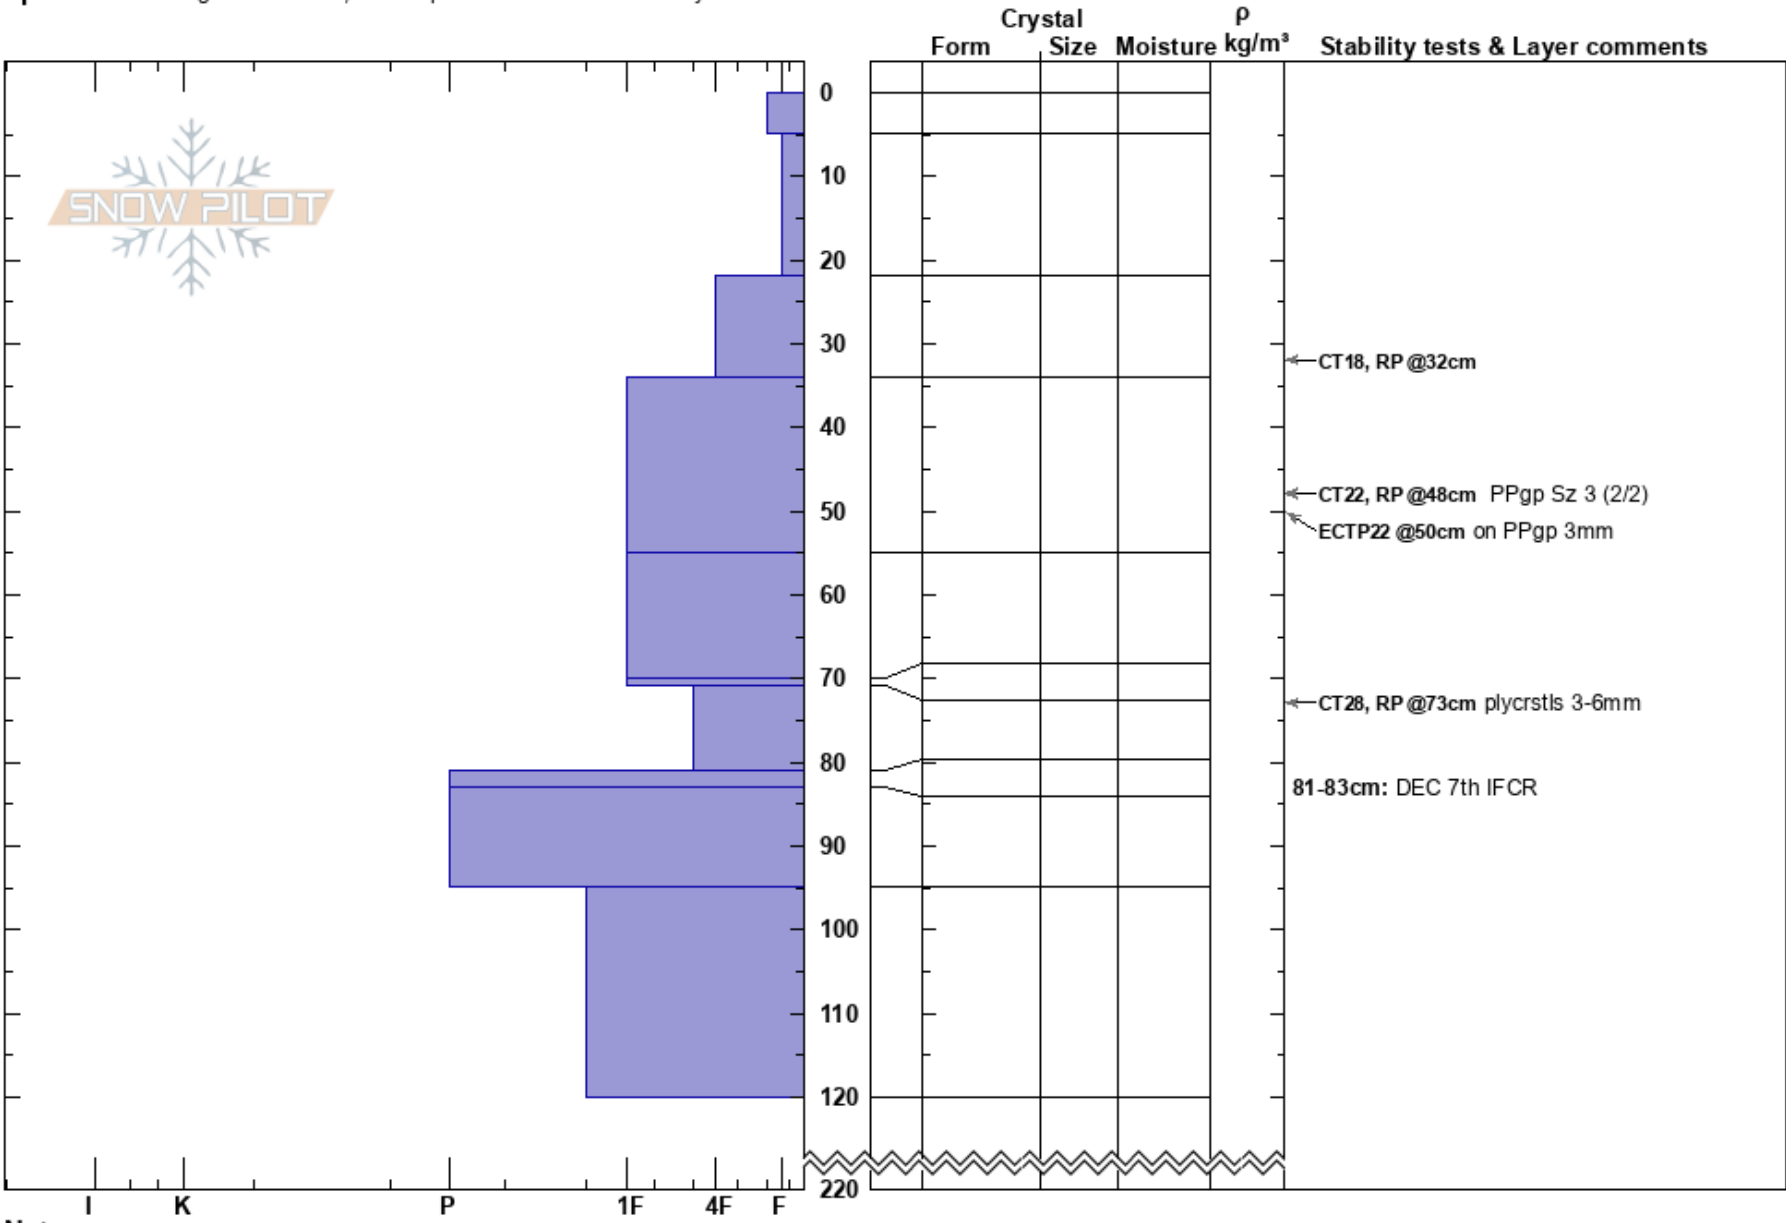

Low Moraine
 Monashee
 BC
 Elevation: 1953 m
 Aspect: NE
 Specifics: Pit dug in a Ski Area; Pit is representative of backcountry

Monashee Powder
 24/12/2020 - 11:00
 Co-ord: 11U 401388W 5619656N
 Slope Angle: 22°
 Wind Loading: previous

Stability: **HS:220**
 Air Temperature: -7°C PF:35
 Sky Cover: FEW
 Precipitation:
 Wind: SE Light Breeze
 81-83cm: DEC 7th IFCR
 81-83cm: Problematic layer

Notes: Roll skiers right of low moraine drop