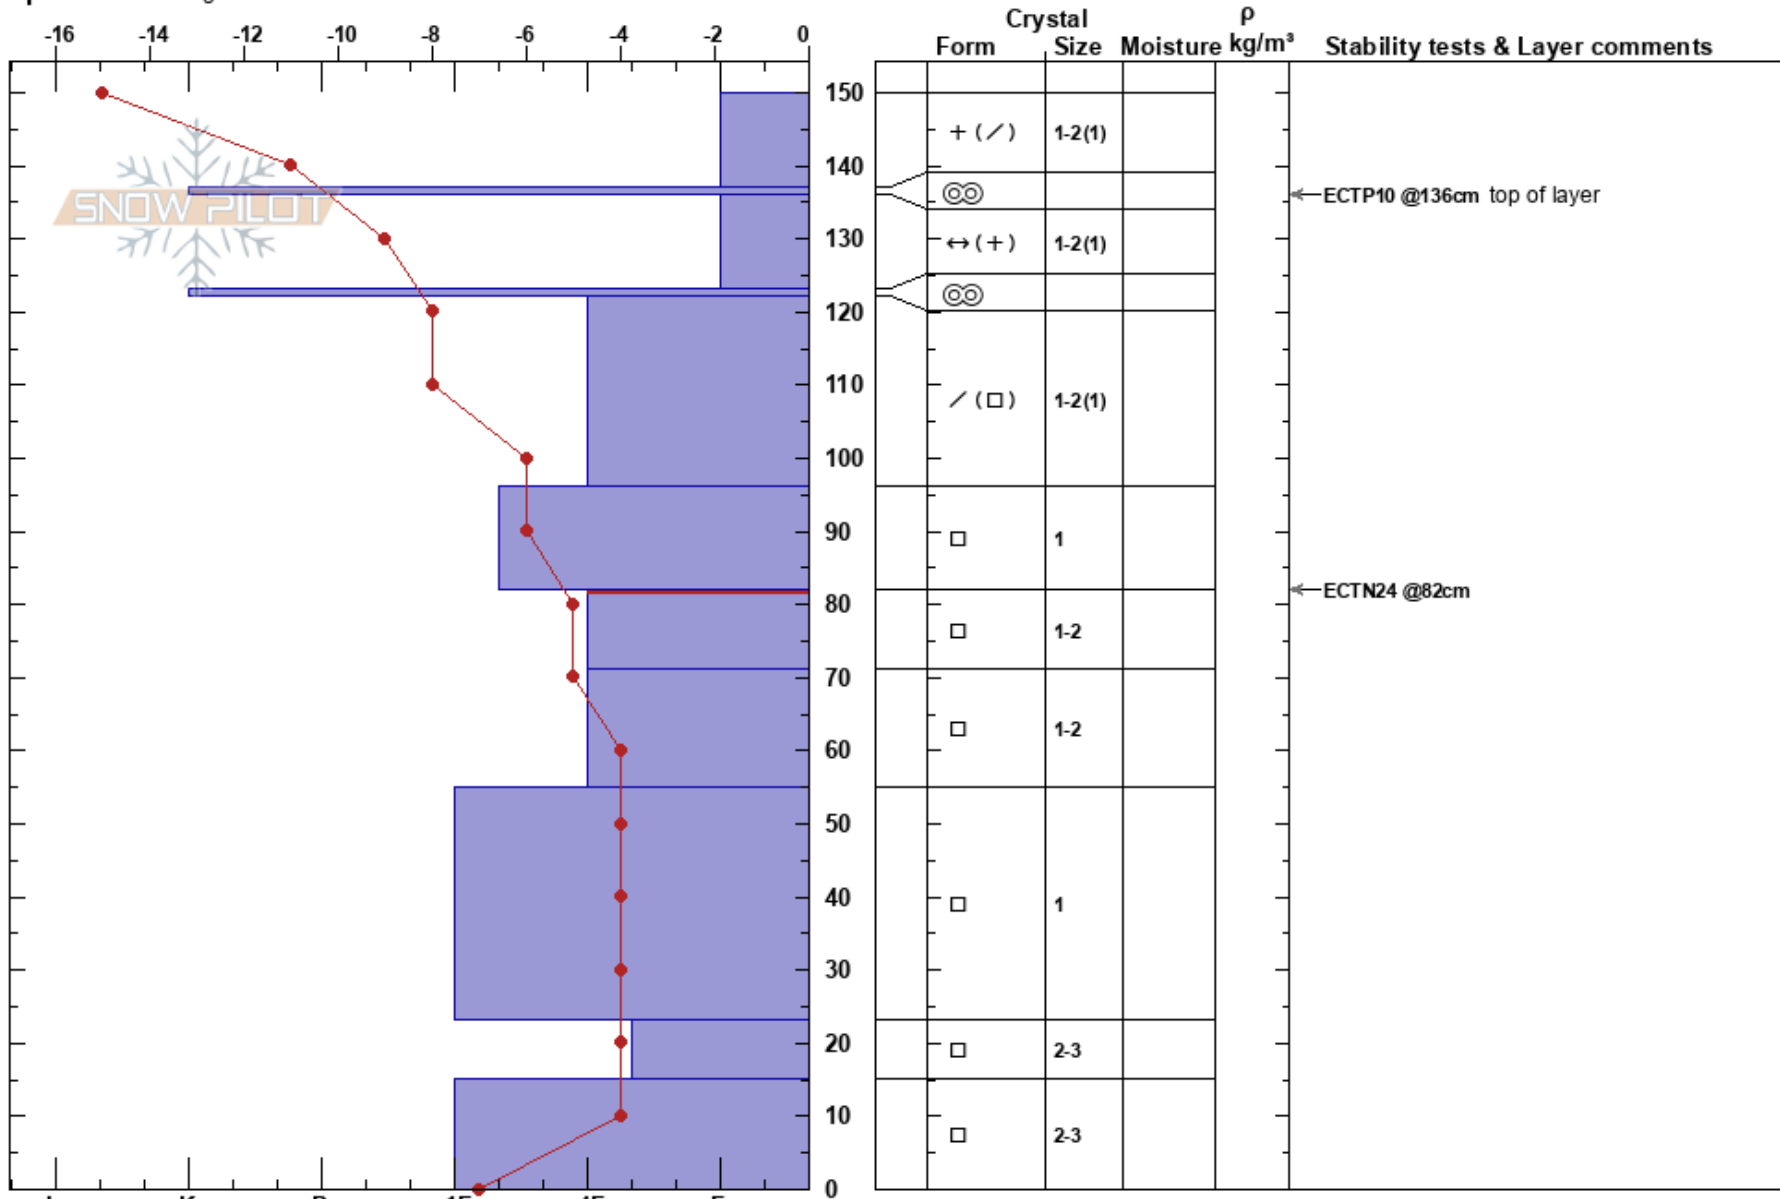

82-71cm: Problematic layer

WY

Co-ord:

Sky Cover: FEW

Elevation: 9550 ft

Slope Angle: 33°

Precipitation: NO

Aspect: 60°

Wind Loading: previous

Wind: NW Calm

Specifics: Pit dug in a Ski Area

Notes: Pit was dug in location where we did not boot pack early season.