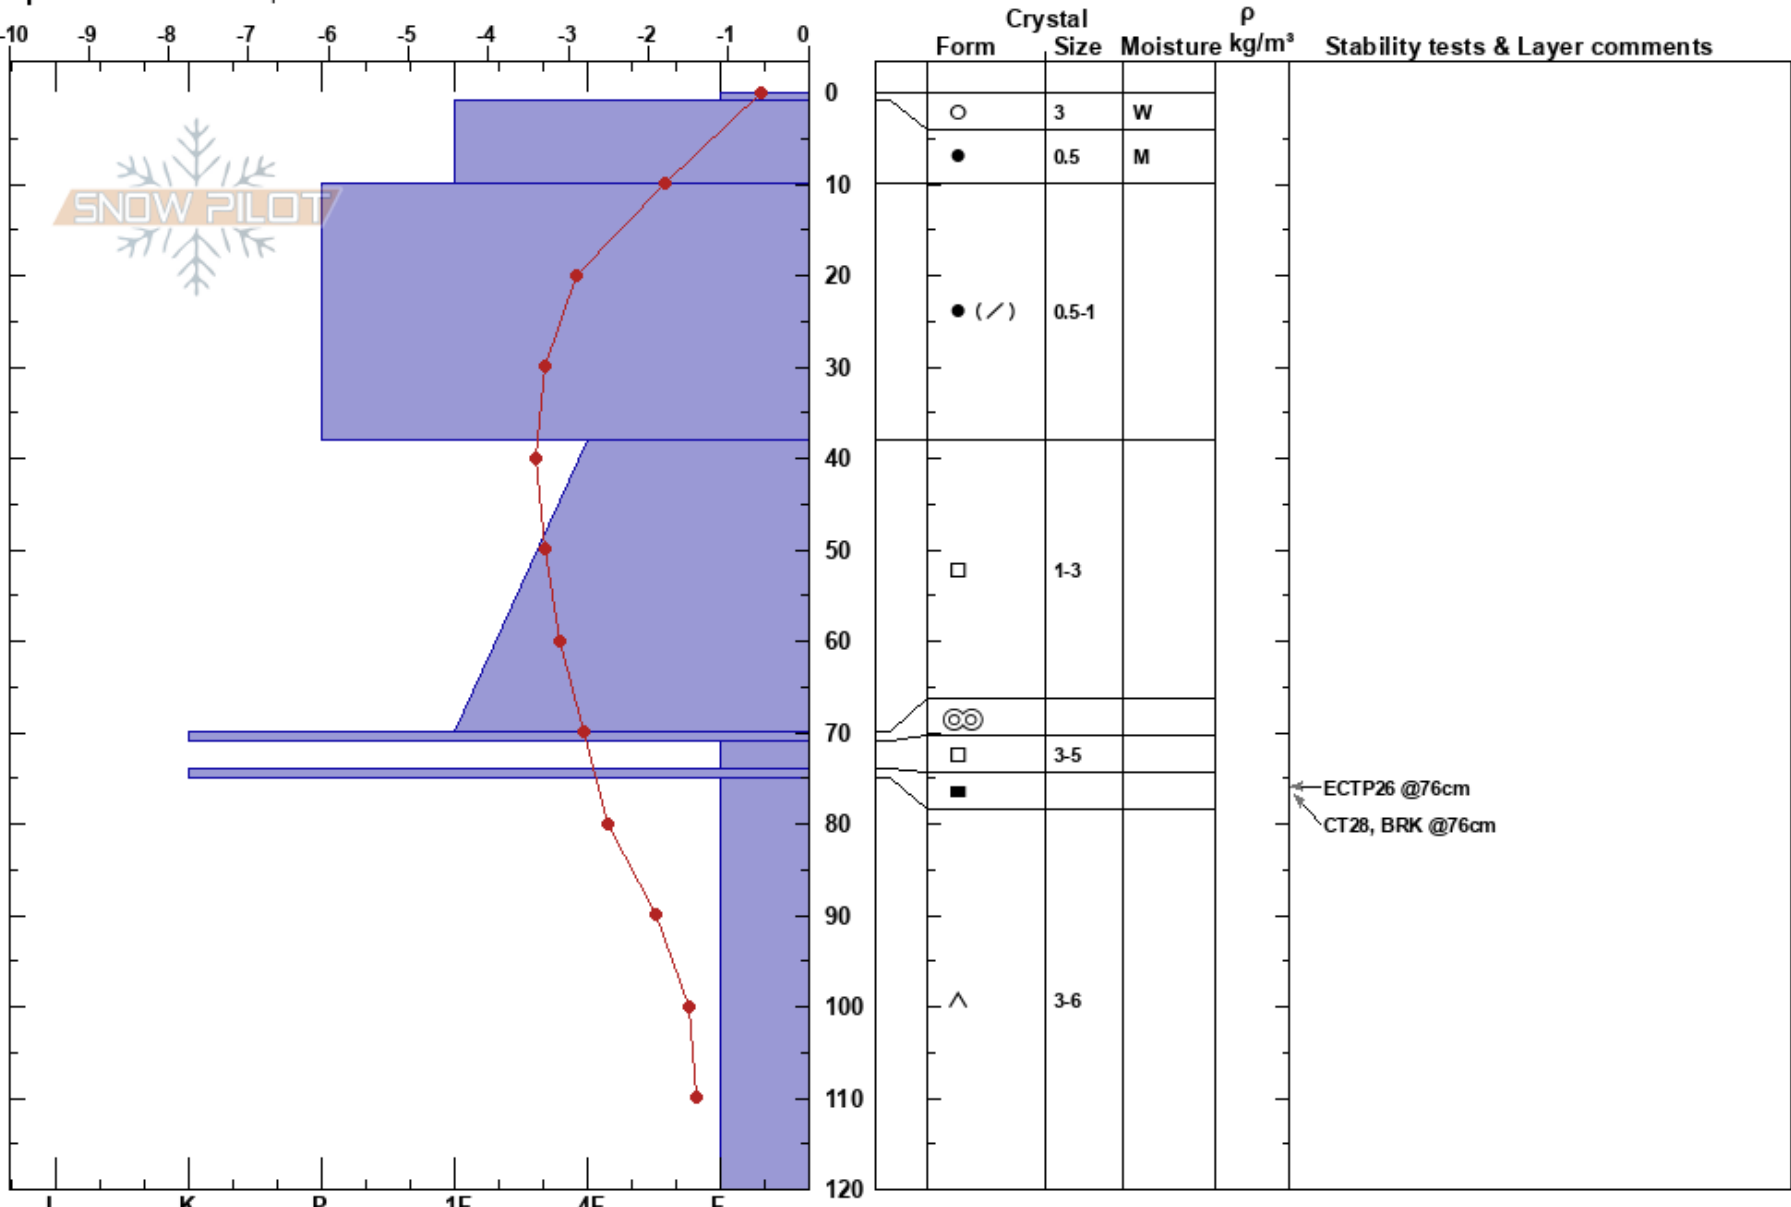

Svelav Pro 2 training  
 Abisko  
 Sweden  
**Elevation:** 803 m  
**Aspect:** SE  
**Specifics:** We skied slope

Ville Väkeväinen  
 04/04/2017 - 12:45  
**Co-ord:** 68.35226N, 18.72130E  
**Slope Angle:** 21°  
**Wind Loading:** no

**Stability:** **HS:**120 **Layer Notes:**  
**Air Temperature:** 2.2°C **PF:**9  
**Sky Cover:** BKN  
**Precipitation:** NO  
**Wind:** SW Light Breeze

**Notes:** Nuolja Långsvengen. Sun begin shining during test and snow started to melt in pit walls so i had to shave it to reach dry snow.