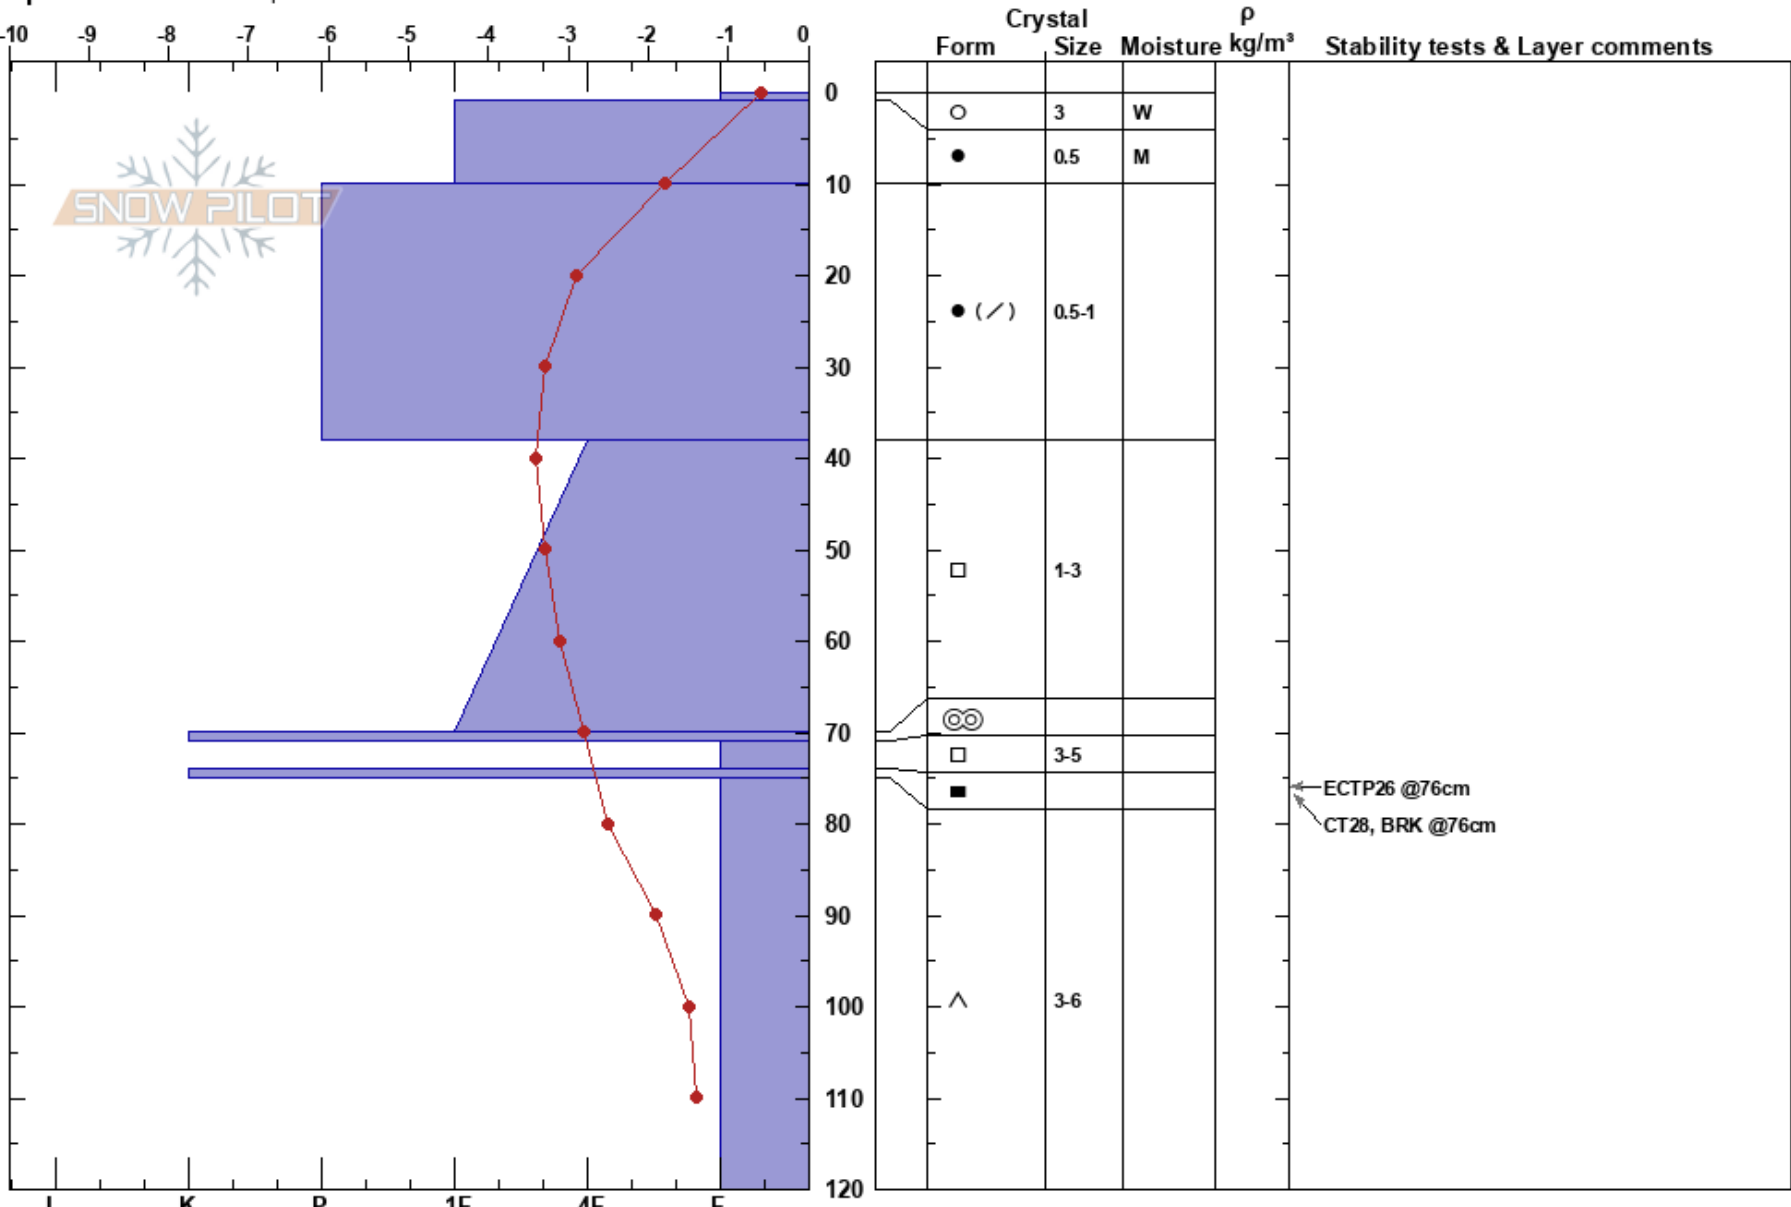

Svelav Pro 2 training
 Abisko
 Sweden
Elevation: 803 m
Aspect: SE
Specifics: We skied slope

Ville Väkeväinen
 04/04/2017 - 12:45
Co-ord: 68.35226N, 18.72130E
Slope Angle: 21°
Wind Loading: no

Stability: **HS:**120 **Layer Notes:**
Air Temperature: 2.2°C **PF:**9
Sky Cover: BKN
Precipitation: NO
Wind: SW Light Breeze