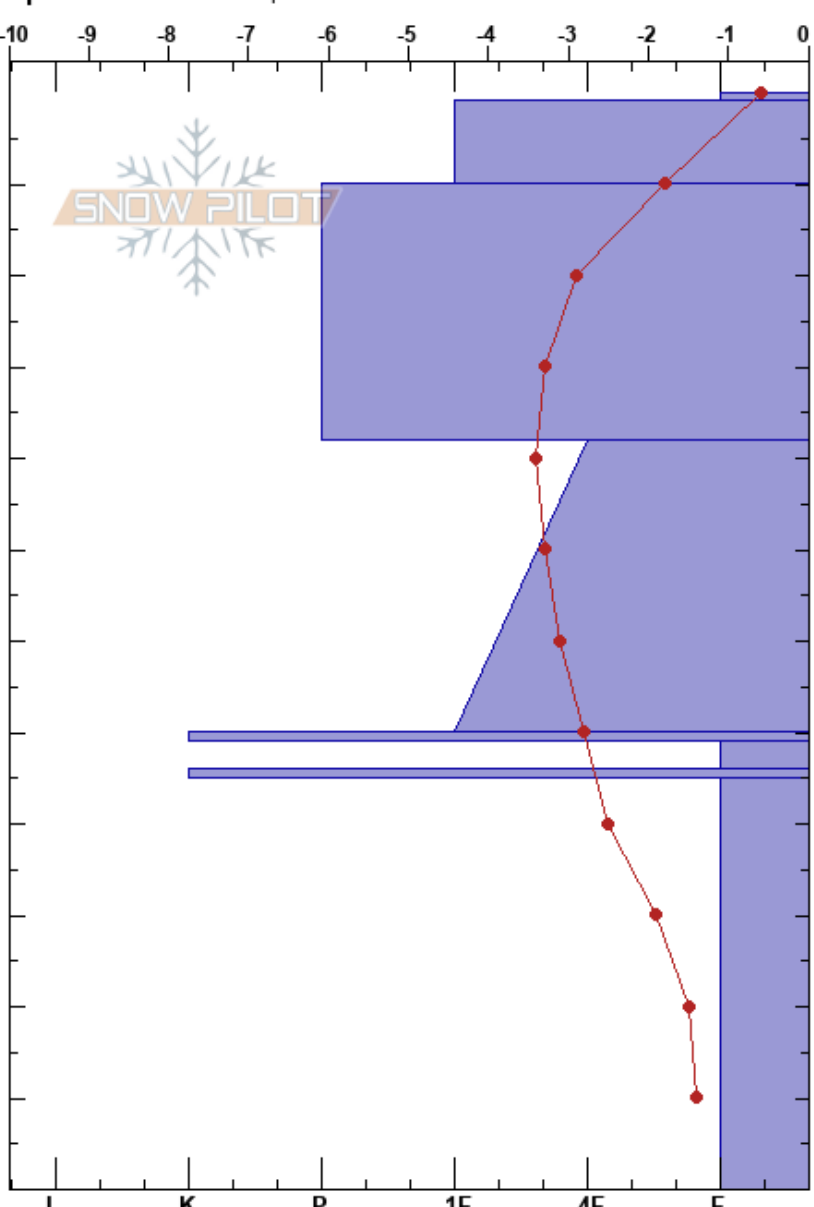

Svelav Pro 2 training
 Abisko
 Sweden
Elevation: 803 m
Aspect: SE
Specifics: We skied slope

Ville Väkeväinen
 04/04/2017 - 12:45
Co-ord: 68.35226N, 18.72130E
Slope Angle: 21°
Wind Loading: no

Stability: **HS:**120 **Layer Notes:**
Air Temperature: 2.2°C **PF:**9
Sky Cover: BKN
Precipitation: NO
Wind: SW Light Breeze

Form	Crystal Size	Moisture	ρ kg/m ³	Stability tests & Layer comments
○	3	W		
●	0.5	M		
● (/)	0.5-1			
□	1-3			
⊙				
□	3-5			
■				← ECTP26 @76cm ← CT28, BRK @76cm
^	3-6			

Notes: Nuolja Långsvengen. Sun begin shining during test and snow started to melt in pit walls so i had to shave it to reach dry snow.