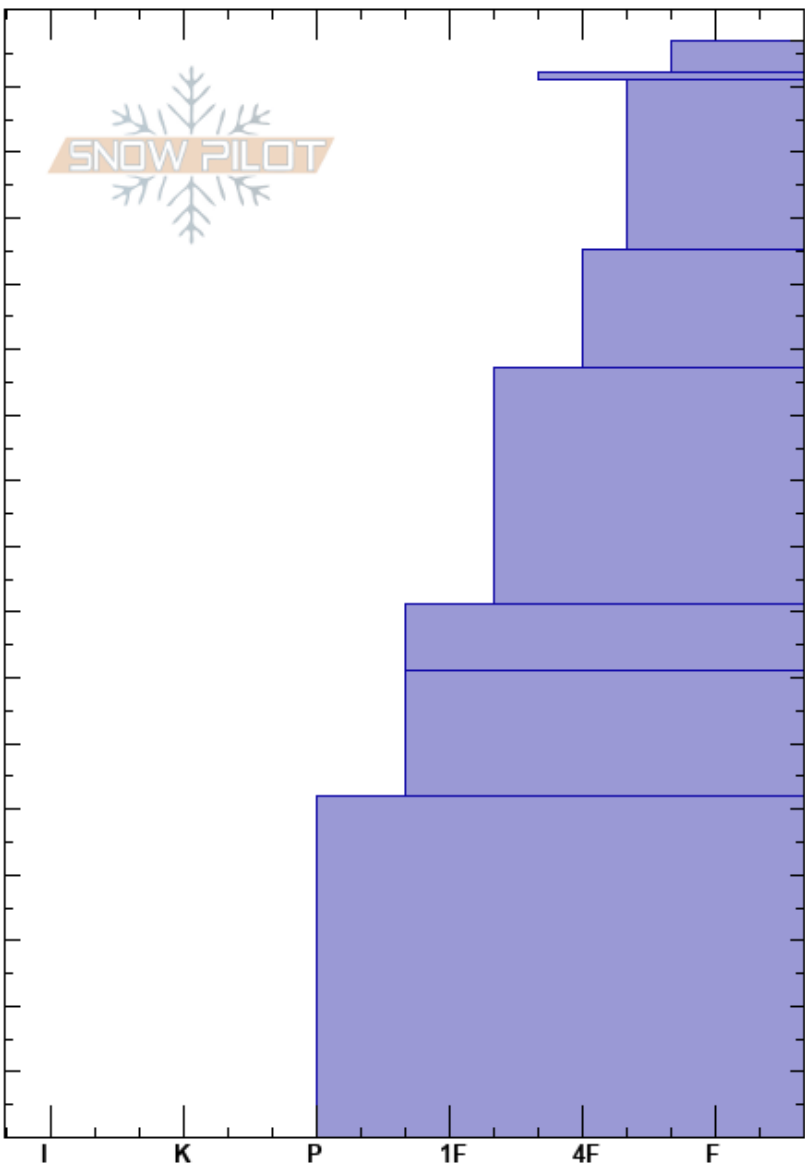

Head of Miller
 Cooke City
 MT
 Elevation: 9538 ft
 Aspect: 130°
 Specifics: Snowmobile tracks on slope; We snowmobiled slope

Doug Chabot-Admin
 12/22/2020 - 2:00pm
 Co-ord: 45.04921N, -109.96076W
 Slope Angle: 18°
 Wind Loading: no

Stability:
 Air Temperature: -10°C
 Sky Cover: OVC
 Precipitation: S2
 Wind: SW Moderate

HS:167
 Layer Notes:
 135-117cm: maybe snowmo tracks?

Crystal Form	Crystal Size	Moisture	ρ kg/m ³	Stability tests & Layer comments
+				
•				
-				
				← ECTN16 @135cm
				135-117cm: maybe snowmo tracks?
□	1			
□	1			
□	2			
□	2			