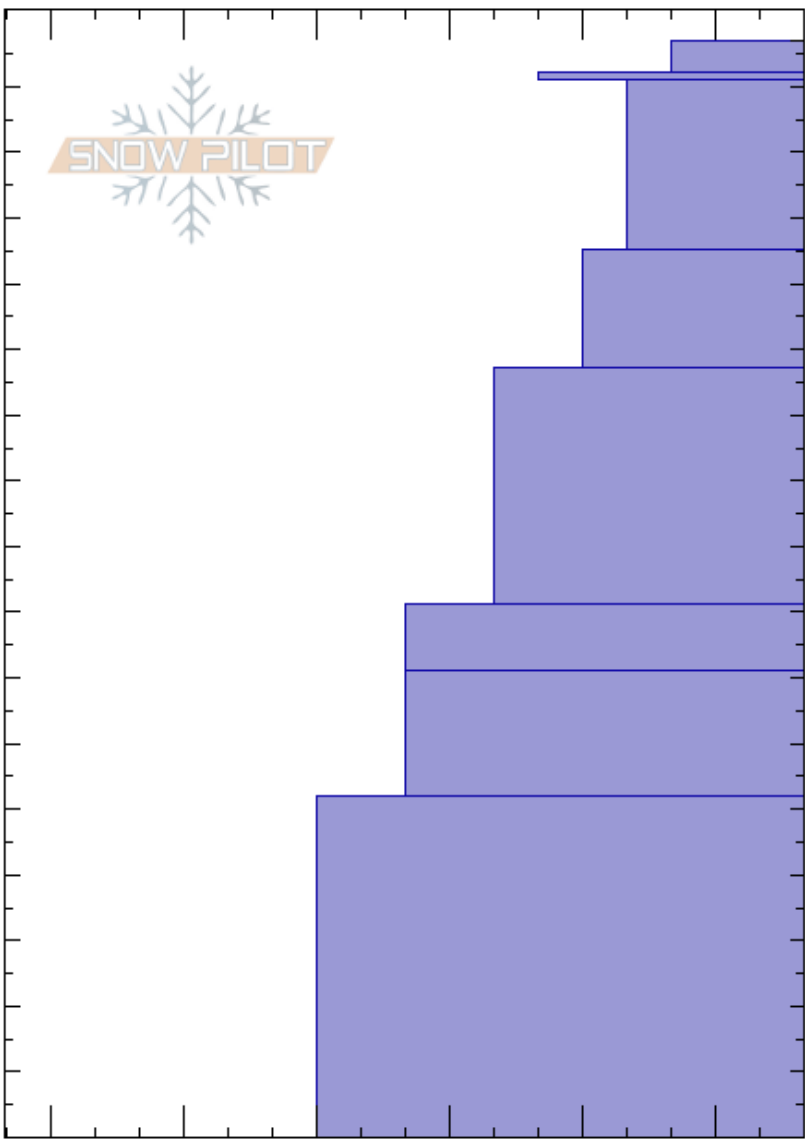

Head of Miller
 Cooke City
 MT
 Elevation: 9538 ft
 Aspect: 130°
 Specifics: Snowmobile tracks on slope; We snowmobiled slope

Doug Chabot-Admin
 12/22/2020 - 2:00pm
 Co-ord: 45.04921N, -109.96076W
 Slope Angle: 18°
 Wind Loading: no

Stability:
 Air Temperature: -10°C
 Sky Cover: OVC
 Precipitation: S2
 Wind: SW Moderate

HS:167
 Layer Notes:
 135-117cm: maybe snowmo tracks?

| Crystal Form | Crystal Size | Moisture | ρ kg/m ³ | Stability tests & Layer comments |
|--------------|--------------|----------|--------------------------|----------------------------------|
| | | | | |
| + | | | | |
| • | | | | |
| - | | | | |
| | | | | ← ECTN16 @135cm |
| | | | | 135-117cm: maybe snowmo tracks? |
| □ | 1 | | | |
| □ | 1 | | | |
| □ | 2 | | | |
| □ | 2 | | | |