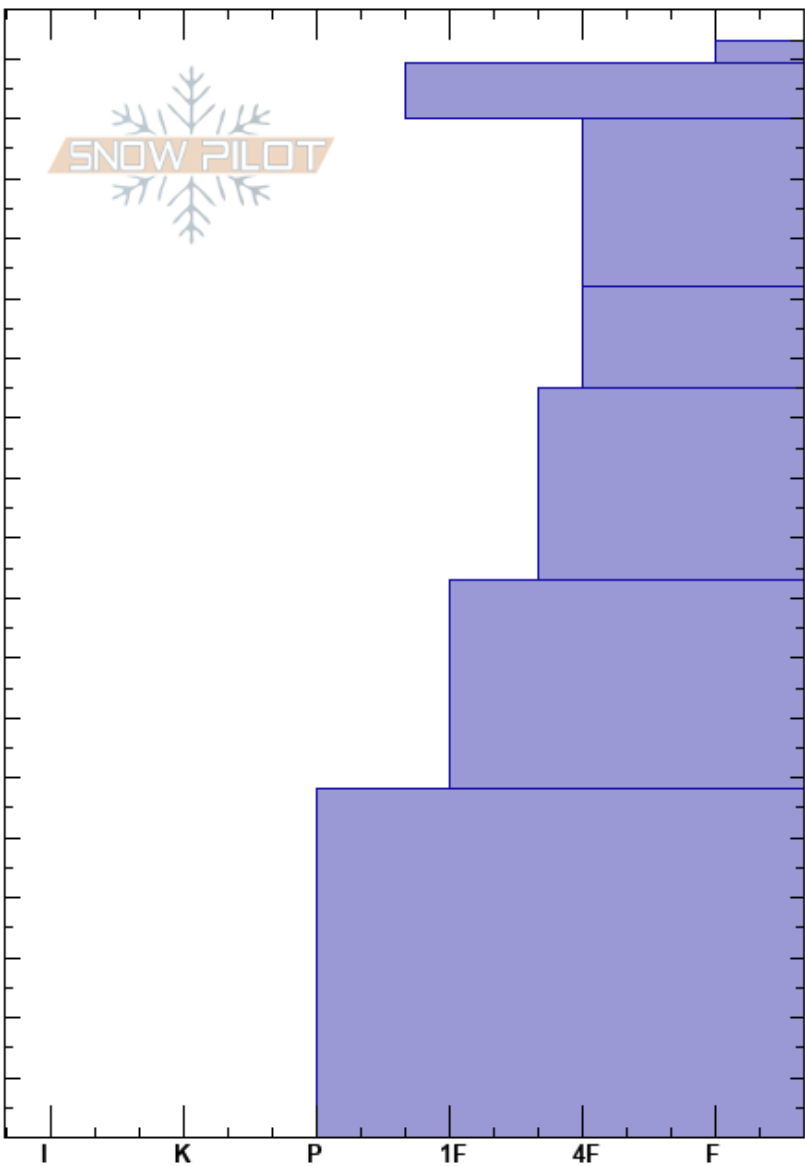

Scotch Bonnet Shoulder
 Cooke City
 MT
Elevation: 9719 ft
Aspect: 140°
Specifics: Snowmobile tracks on slope; We snowmobiled slope

Doug Chabot-Admin
 12/22/2020 - 12:30pm
Co-ord: 45.06987N, -109.94330W
Slope Angle: 23°
Wind Loading: no

Stability: Good **HS:** 183 **Layer Notes:**
Air Temperature: -10°C
Sky Cover: OVC
Precipitation: S2
Wind: SW Moderate

Height (cm)	Crystal		Moisture	ρ kg/m ³	Stability tests & Layer comments
	Form	Size			
183	+				
170	*				
150	/				
142	-				← ECTP22 @142cm
110	□	1			
75	□	1			
30	□ ⊙ ⊙	1			