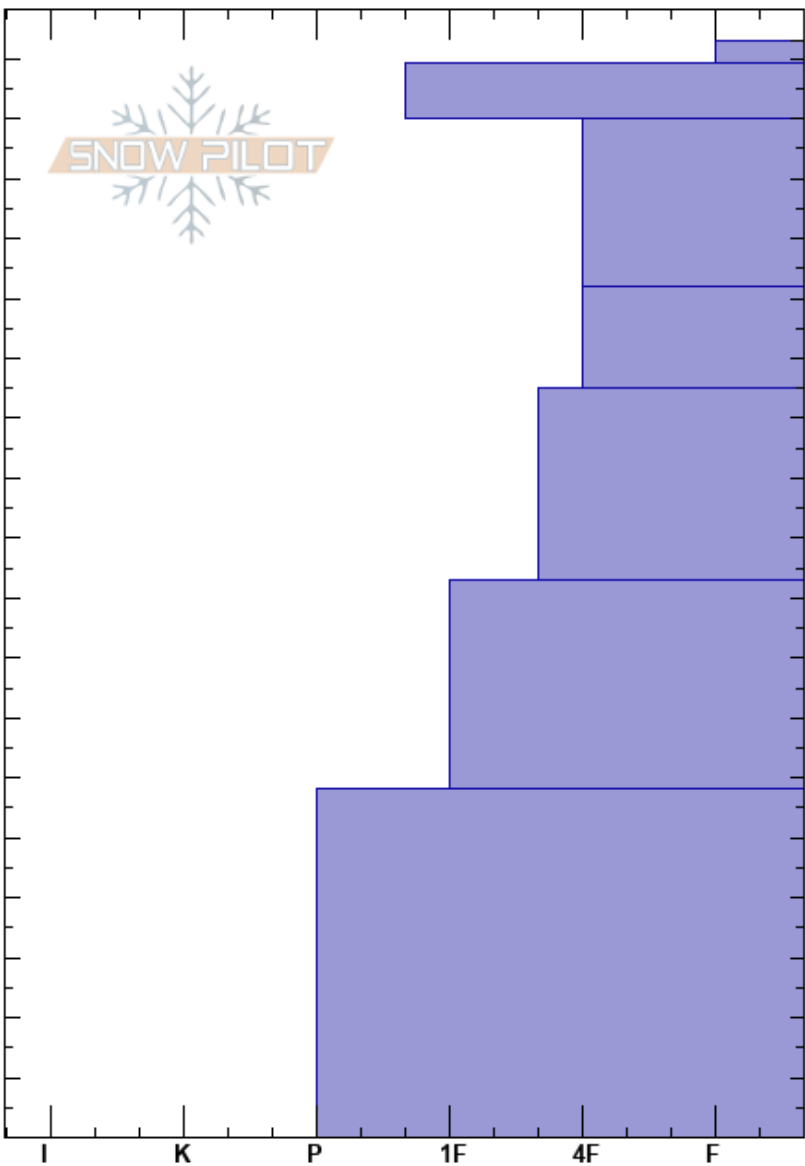

Scotch Bonnet Shoulder
 Cooke City
 MT
Elevation: 9719 ft
Aspect: 140°
Specifics: Snowmobile tracks on slope; We snowmobiled slope

Doug Chabot-Admin
 12/22/2020 - 12:30pm
Co-ord: 45.06987N, -109.94330W
Slope Angle: 23°
Wind Loading: no

Stability: Good **HS:** 183 **Layer Notes:**
Air Temperature: -10°C
Sky Cover: OVC
Precipitation: S2
Wind: SW Moderate

| Height (cm) | Crystal | | ρ kg/m ³ | Stability tests & Layer comments |
|-------------|---------|------|-----------------------------|----------------------------------|
| | Form | Size | | |
| 183 | + | | | |
| 170 | * | | | |
| 150 | / | | | |
| 142 | / | | | ← ECTP22 @142cm |
| 110 | □ | 1 | | |
| 75 | □ | 1 | | |
| 30 | □ ⊙ ⊙ | 1 | | |