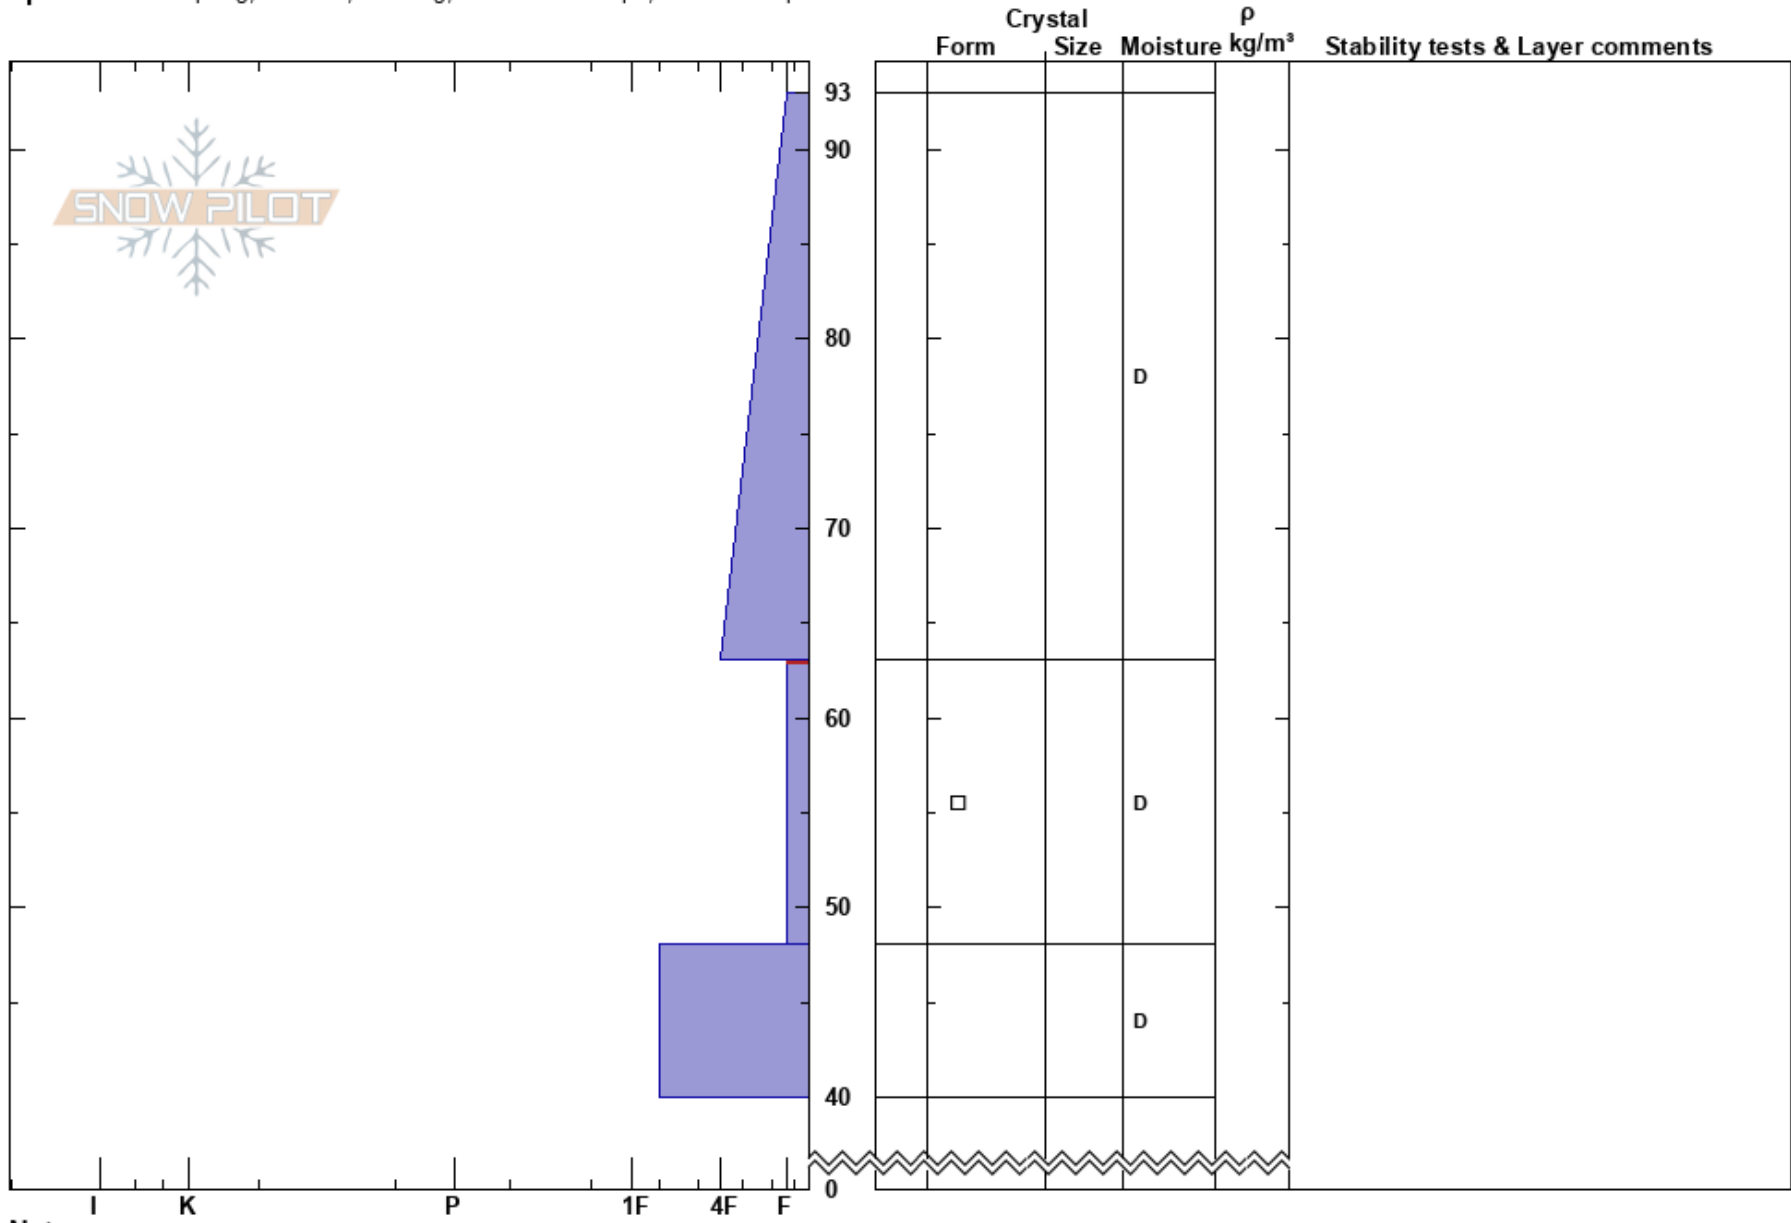

Prospect  
 San Juan Range  
 CO  
**Elevation:** 11198 ft  
**Aspect:** E

Michael Barney  
 12/23/2020 - 10:14am  
**Co-ord:** 37.88140N, -107.67554W  
**Slope Angle:** 34°  
**Wind Loading:** previous

**Stability:** Fair  
**Air Temperature:**  
**Sky Cover:** OVC  
**Precipitation:**  
**Wind:** N Light Breeze

**HS:**93  
**Layer Notes:**  
 63-48cm: Problematic layer

**Specifics:** Collapsing, localized; Cracking; Ski tracks on slope; We skied slope