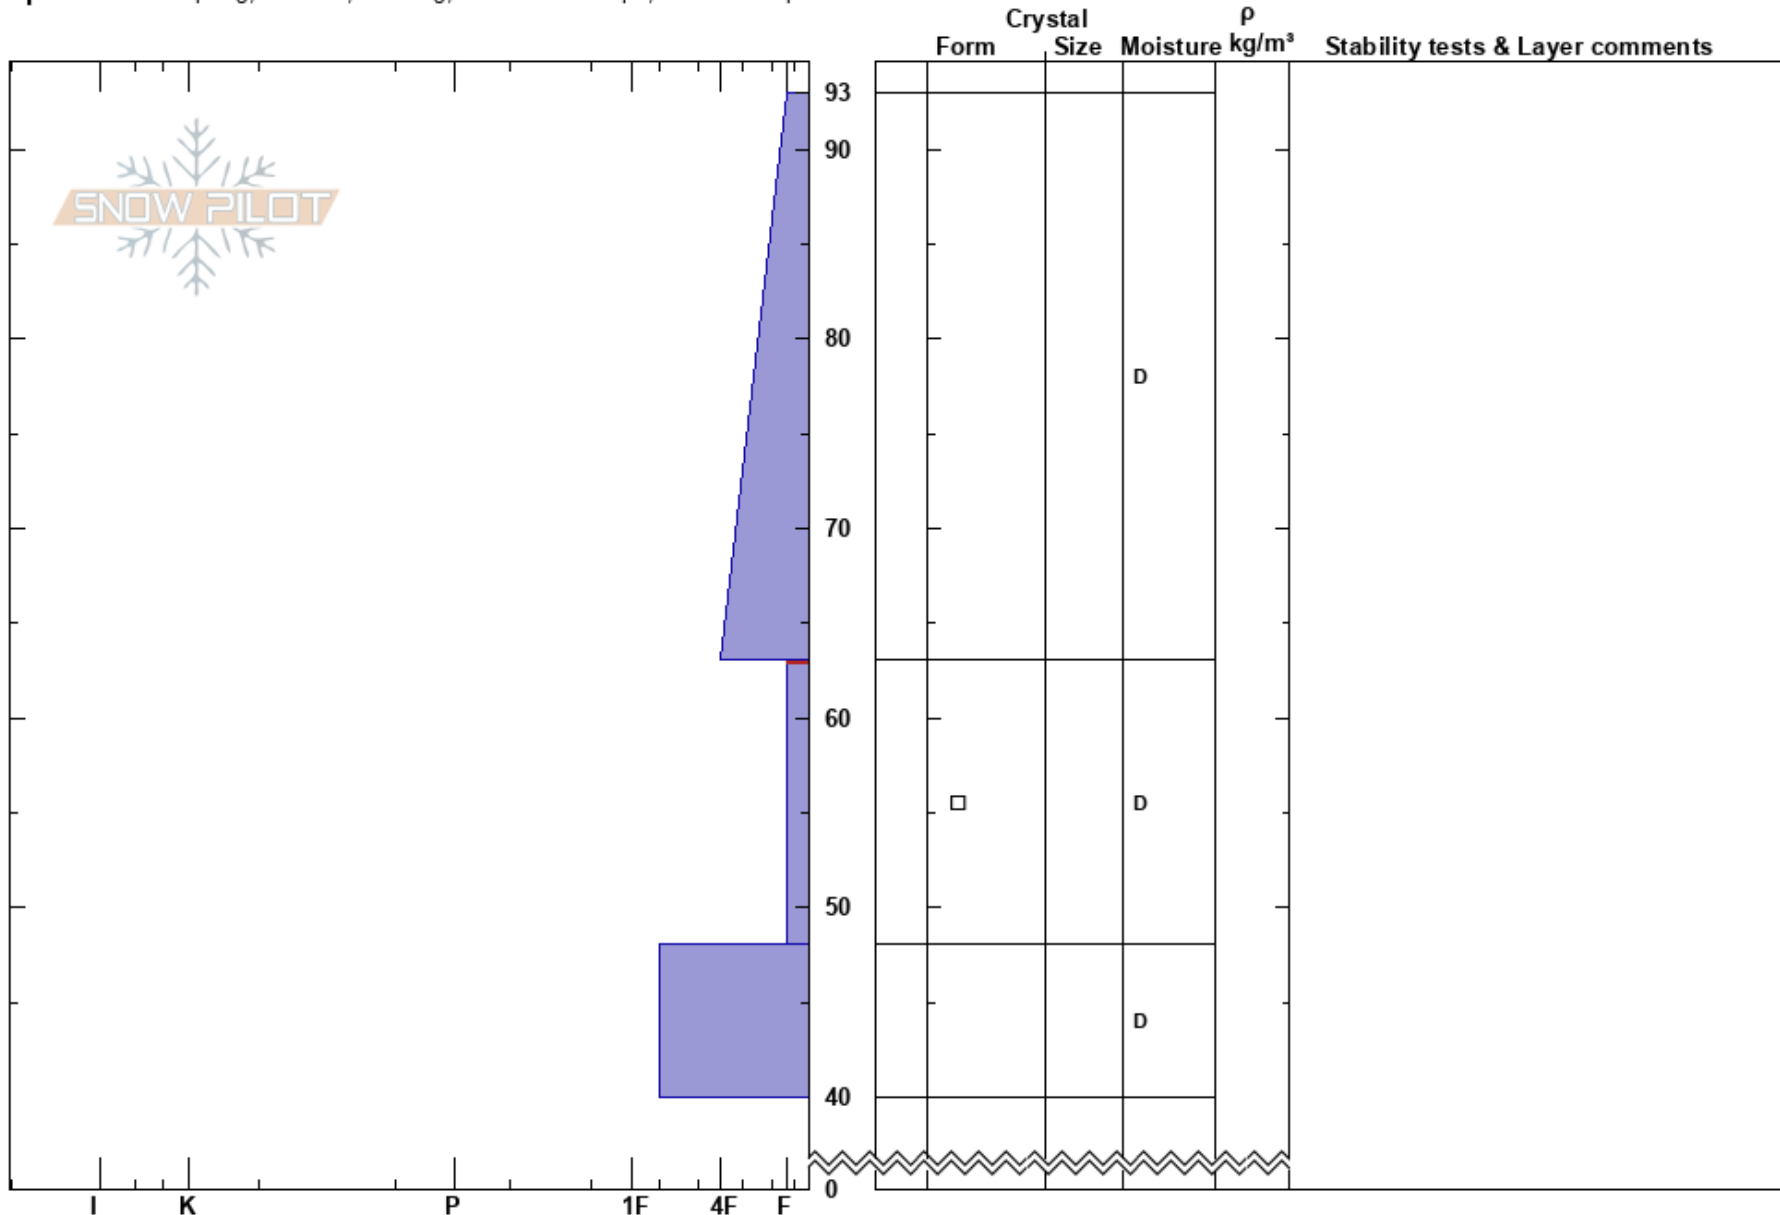

Prospect  
 San Juan Range  
 CO  
**Elevation:** 11198 ft  
**Aspect:** E

Michael Barney  
 12/23/2020 - 10:14am  
**Co-ord:** 37.88140N, -107.67554W  
**Slope Angle:** 34°  
**Wind Loading:** previous

**Stability:** Fair  
**Air Temperature:**  
**Sky Cover:** OVC  
**Precipitation:**  
**Wind:** N Light Breeze

**HS:**93  
**Layer Notes:**  
 63-48cm:Problematic layer

**Specifics:** Collapsing, localized; Cracking; Ski tracks on slope; We skied slope