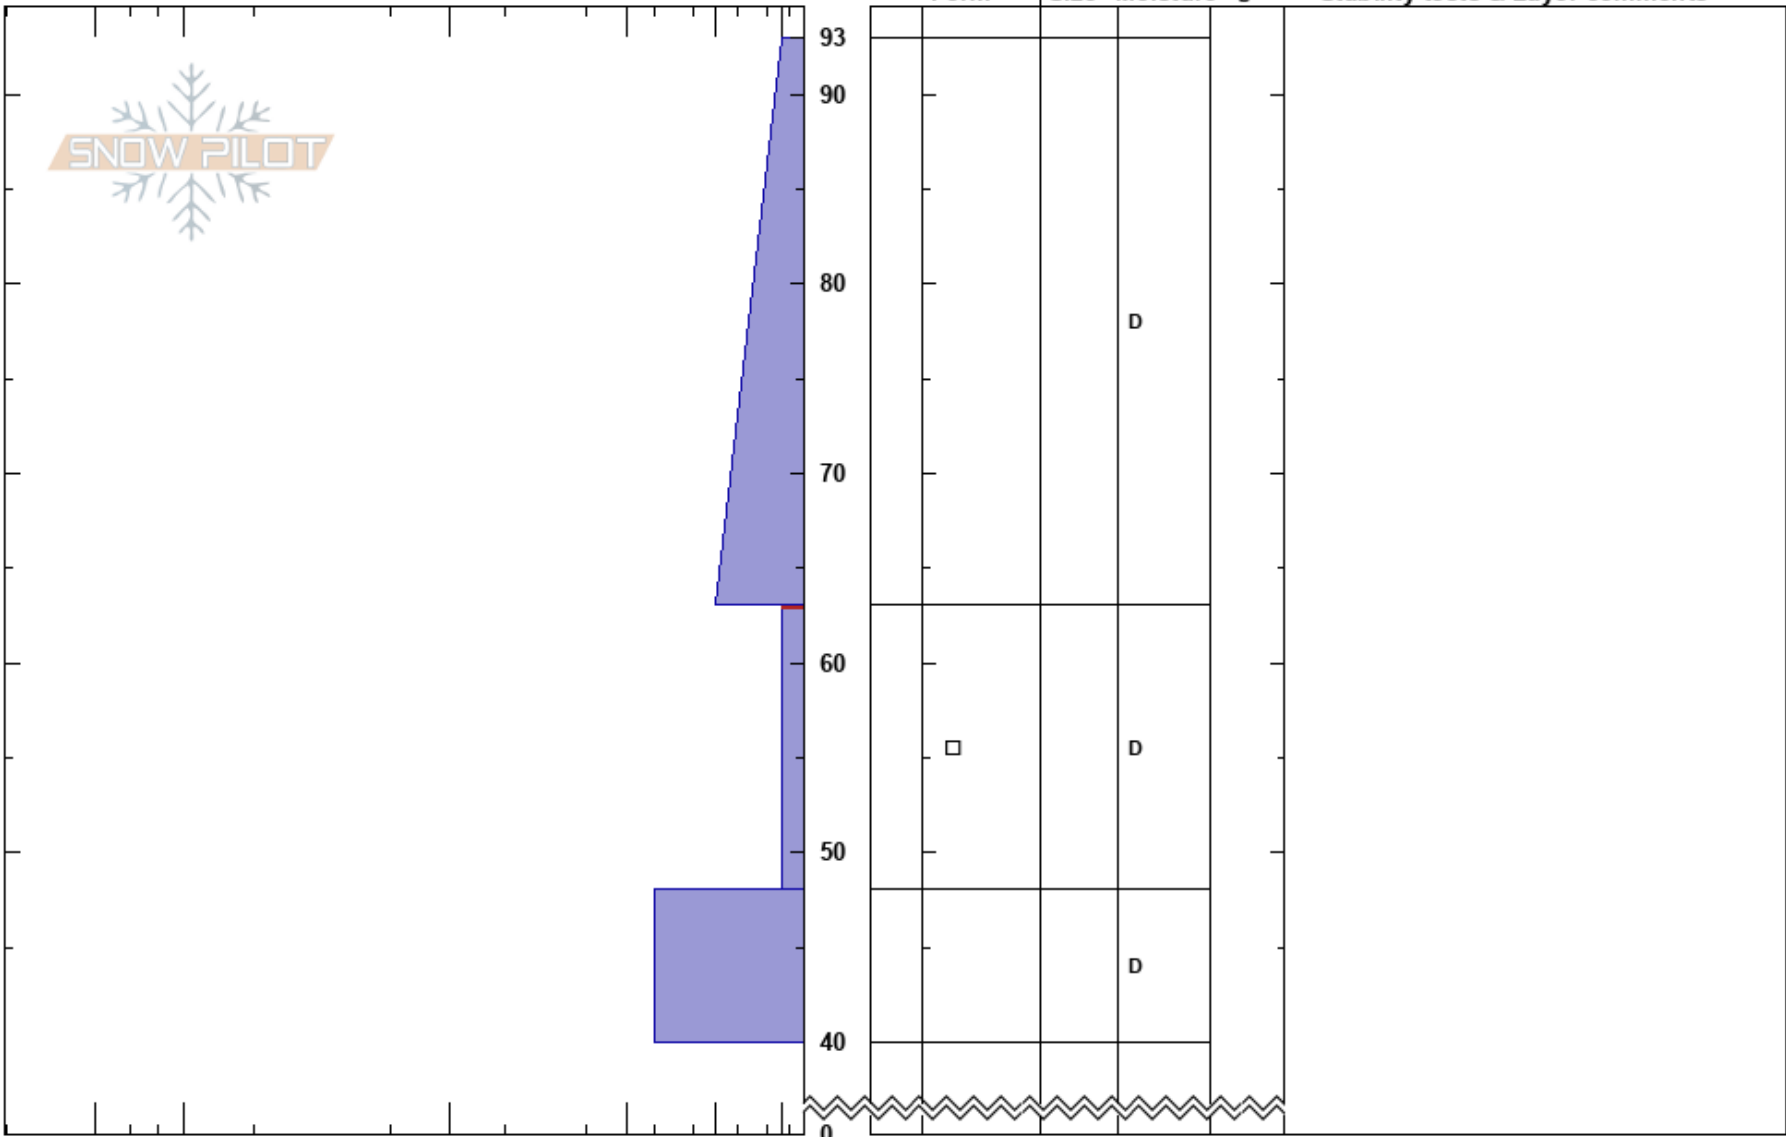

Prospect
San Juan Range
CO
Elevation: 11198 ft
Aspect: E

Michael Barney
12/23/2020 - 10:14am
Co-ord: 37.88140N, -107.67554W
Slope Angle: 34°
Wind Loading: previous

Stability: Fair
Air Temperature:
Sky Cover: OVC
Precipitation:
Wind: N Light Breeze
HS:93
Layer Notes:
63-48cm:Problematic layer

Specifics: Collapsing, localized; Cracking; Ski tracks on slope; We skied slope

Notes: I K P 1F 4F F 0