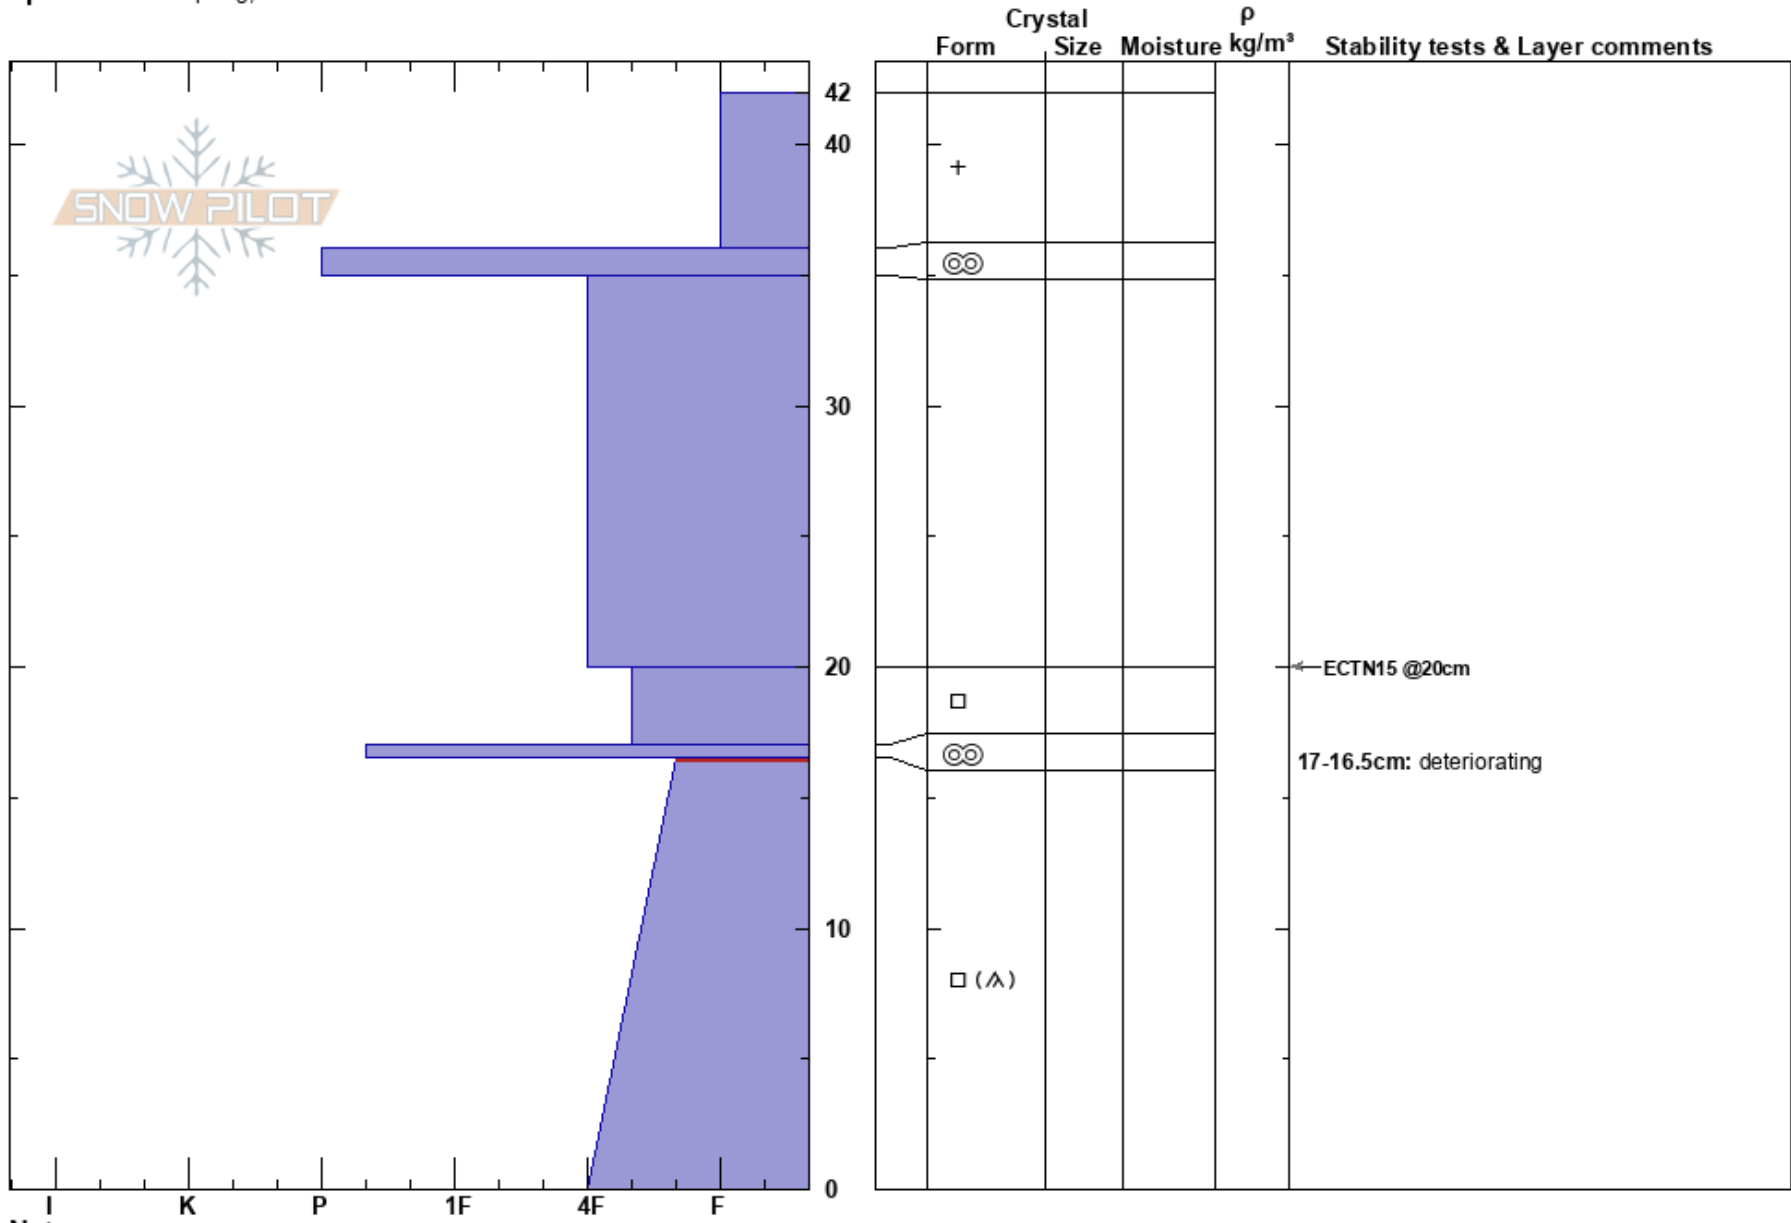

Tony Grove Road  
 Bear River Range  
 UT  
 Elevation: 7537 ft  
 Aspect: E  
 Specifics: Collapsing, localized

toby weed  
 12/23/2020 - 3:00pm  
 Co-ord: 41.88769N, -111.60198W  
 Slope Angle:  
 Wind Loading: yes

Stability: Fair  
 Air Temperature: -8°C  
 Sky Cover: SCT  
 Precipitation: NO  
 Wind: NW Moderate  
 HS:42  
 PF:42  
 PS: 10  
 Layer Notes:  
 17-16.5cm: deteriorating  
 16.5-0cm: Problematic layer

Notes: A few inches of light new snow. Stability improving at this elevation