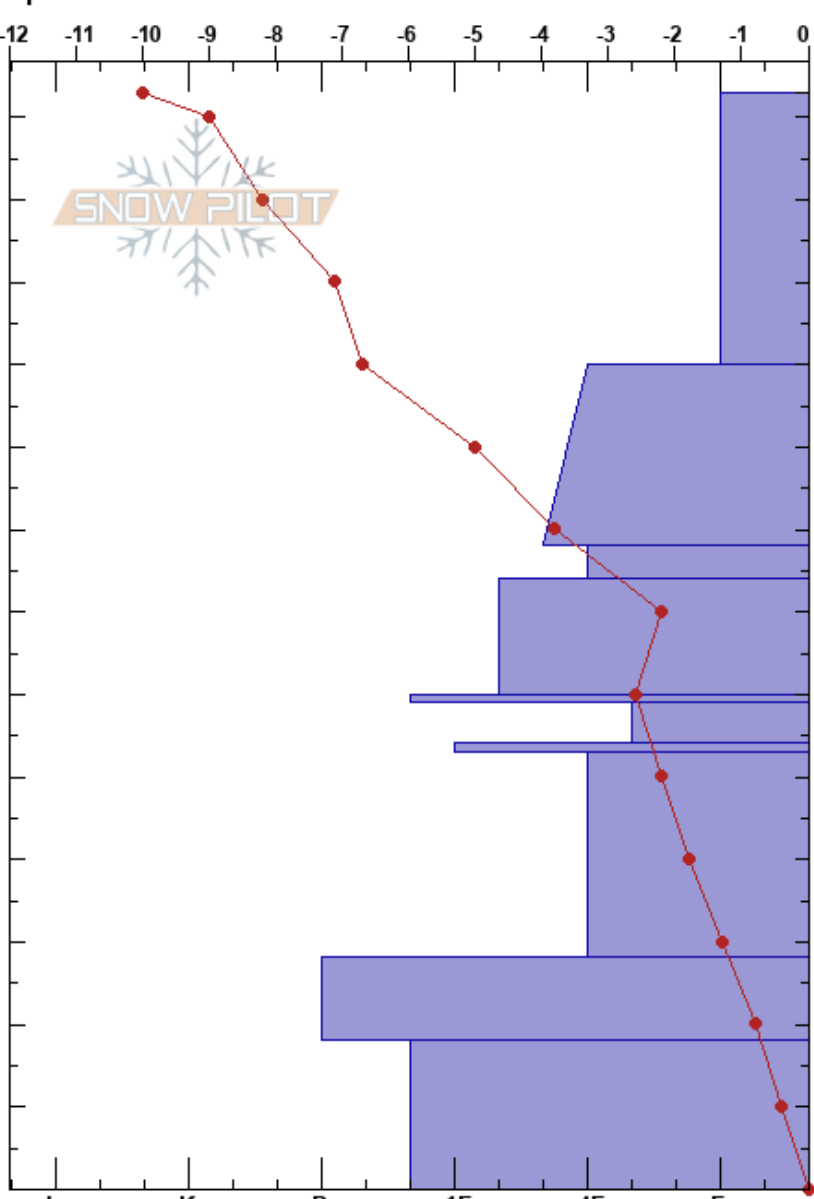

Shed 7 West SZ
 Lewis Range
 MT
 Elevation: 6592 ft
 Aspect: SE
 Specifics:

BNSF Avalanche Safety
 12/23/2020 - 2:00pm
 Co-ord: 48.25477N, -113.49445W
 Slope Angle: 28°
 Wind Loading: previous

Stability:
 Air Temperature: -11°C
 Sky Cover: OVC
 Precipitation: S-1
 Wind: NE Light Breeze

HS:133
 PF:45 59-54cm:Problematic layer
 PS:22

Elevation (cm)	Crystal		Moisture	ρ kg/m³	Stability tests & Layer comments
	Form	Size			
133					
130					
120	+ (/)	2	D		
110					
100					← ECTN14 @100cm ← CT13, Q2 @100cm
90	/	1-2	D		
80	⊗	2-3	D		← ECTN24 @80cm ← CT21, Q1 @80cm
70	.	0.5	D		
60	⊙		D		← CT25, Q2 @59cm
50	⊙	1-2	D		
40	⊙	1	D		
30					
20	⊙		D		
10	.	1	D		
0					