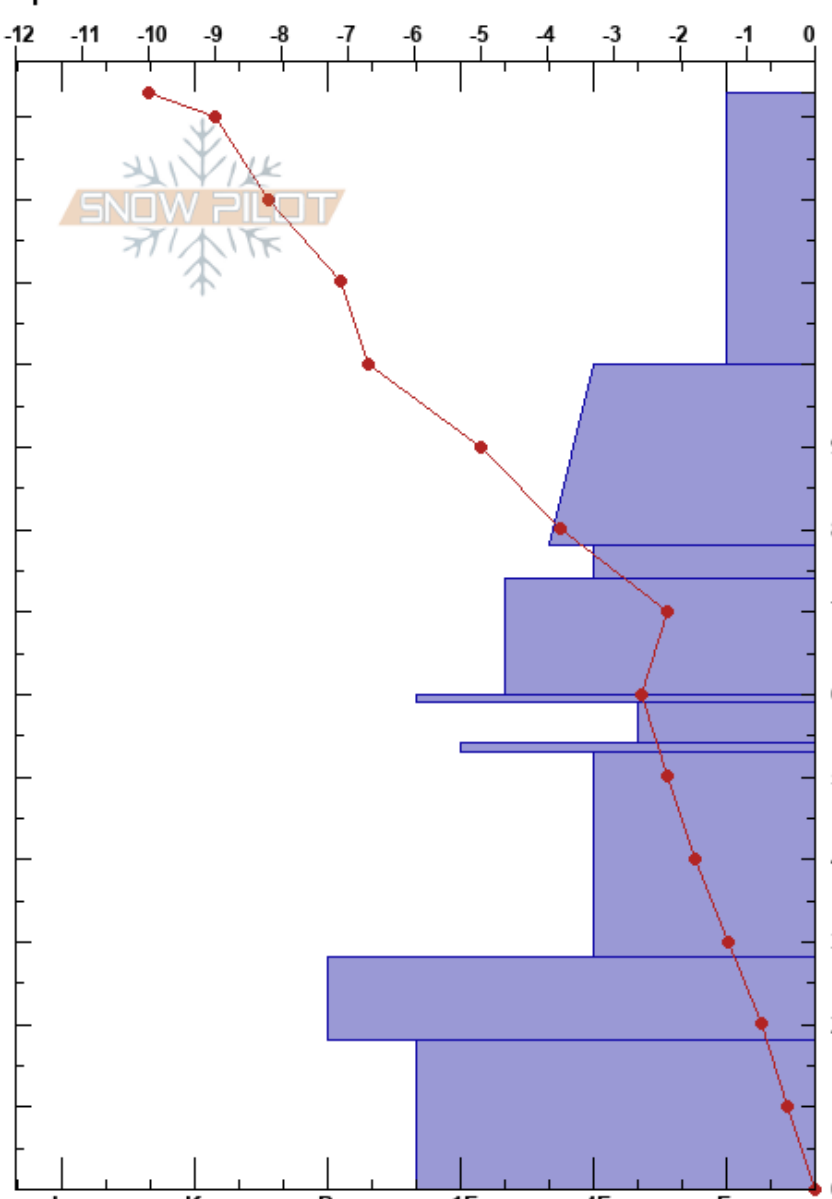

Shed 7 West SZ
 Lewis Range
 MT
 Elevation: 6592 ft
 Aspect: SE
 Specifics:

BNSF Avalanche Safety
 12/23/2020 - 2:00pm
 Co-ord: 48.25477N, -113.49445W
 Slope Angle: 28°
 Wind Loading: previous

Stability:
 Air Temperature: -11°C
 Sky Cover: OVC
 Precipitation: S-1
 Wind: NE Light Breeze

HS:133
 PF:45 59-54cm:Problematic layer
 PS:22

Elevation (cm)	Crystal		Moisture	ρ kg/m³	Stability tests & Layer comments
	Form	Size			
133					
130					
120	+ (/)	2	D		
110					
100					← ECTN14 @100cm ← CT13, Q2 @100cm
90	/	1-2	D		
80	⊘	2-3	D		← ECTN24 @80cm ← CT21, Q1 @80cm
70	.	0.5	D		
60	⊙		D		← CT25, Q2 @59cm
50	⊙	1-2	D		
40	⊙	1	D		
30					
20	⊙		D		
10	.	1	D		
0					