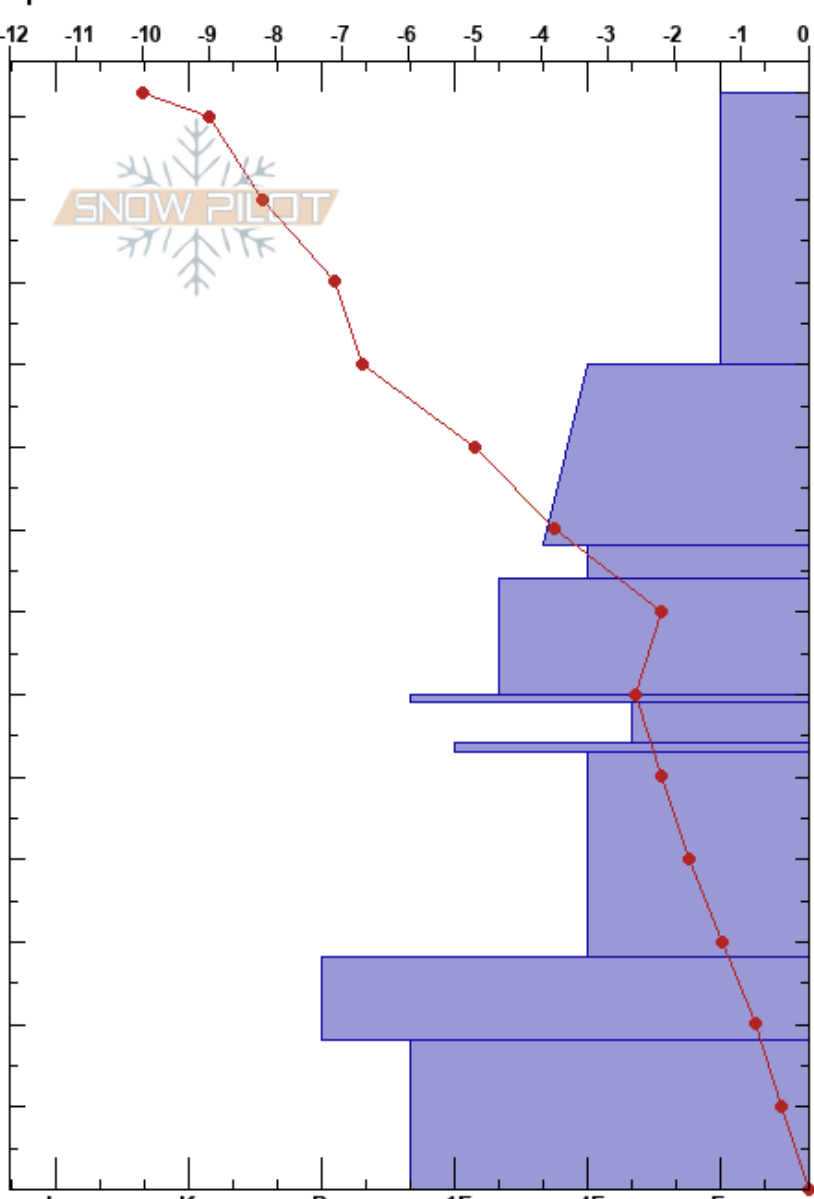

Shed 7 West SZ
 Lewis Range
 MT
 Elevation: 6592 ft
 Aspect: SE
 Specifics:

BNSF Avalanche Safety
 12/23/2020 - 2:00pm
 Co-ord: 48.25477N, -113.49445W
 Slope Angle: 28°
 Wind Loading: previous

Stability: **HS:133**
 Air Temperature: -11°C **PF:45** 59-54cm:Problematic layer
 Sky Cover: OVC **PS:22**
 Precipitation: S-1
 Wind: NE Light Breeze

Elevation (cm)	Crystal		Moisture	ρ kg/m³	Stability tests & Layer comments
	Form	Size			
133					
130					
120	+ (/)	2	D		
110					
100					← ECTN14 @100cm ← CT13, Q2 @100cm
90	/	1-2	D		
80	⋆	2-3	D		← ECTN24 @80cm ← CT21, Q1 @80cm
70	.	0.5	D		
60	⊙		D		← CT25, Q2 @59cm
50	⊕	1-2	D		
40	⊕	1	D		
30					
20	⊙		D		
10	•	1	D		
0					