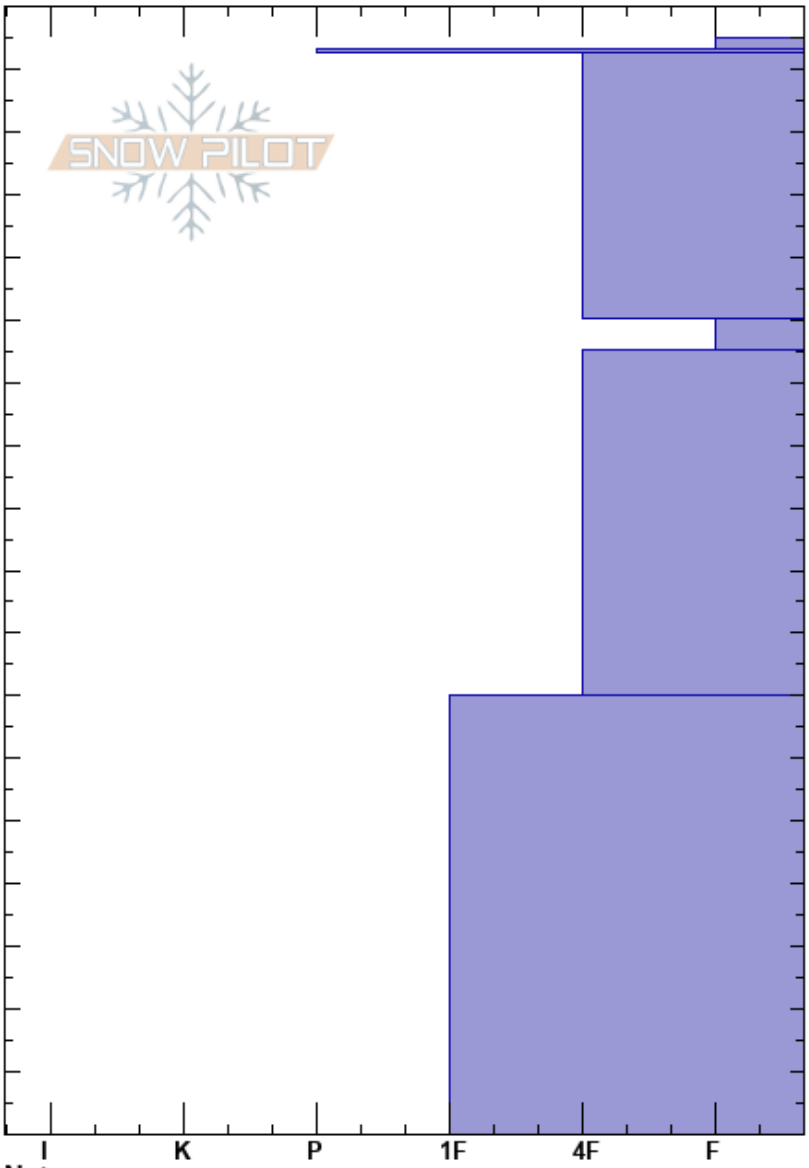

Lucky Dog
 Snake River Range
 WY
 Elevation: 8273 ft
 Aspect:
 Specifics:

John Wauters
 12/23/2020 - 12:00pm
 Co-ord: 43.26659N, -110.86412W
 Slope Angle:
 Wind Loading:

Stability:
 Air Temperature:
 Sky Cover:
 Precipitation:
 Wind:

HS:175
 PF:90
 PS:25
 130-125cm:Problematic layer

Height (cm)	Crystal		ρ kg/m ³	Stability tests & Layer comments
	Form	Size		
175				
170	+			
165	⊙⊙			
150	/			← ECTN16 @150cm
130	□	1.5-2		← ECTP19 @130cm
100	□			
35	□			