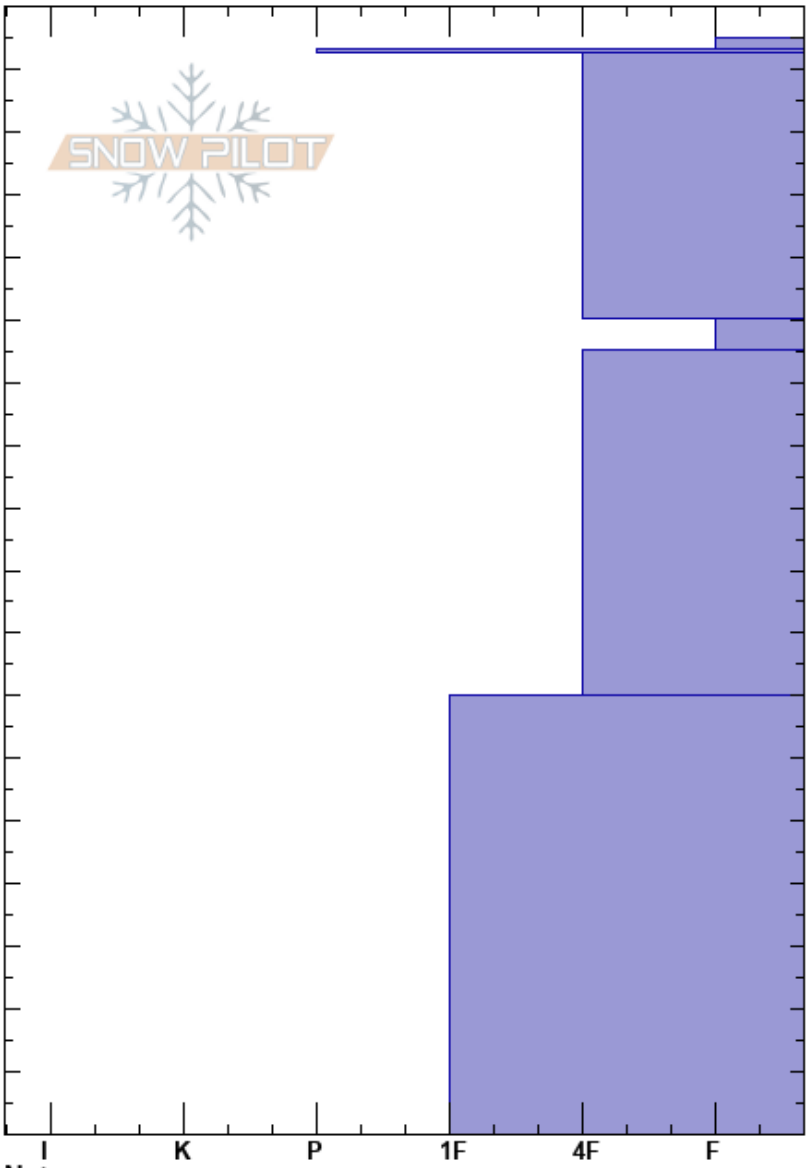

Lucky Dog
 Snake River Range
 WY
 Elevation: 8273 ft
 Aspect:
 Specifics:

John Wauters
 12/23/2020 - 12:00pm
 Co-ord: 43.26659N, -110.86412W
 Slope Angle:
 Wind Loading:

Stability:
 Air Temperature:
 Sky Cover:
 Precipitation:
 Wind:

HS:175
 PF:90
 PS:25
 130-125cm:Problematic layer

Layer Notes:

Depth (cm)	Crystal		Moisture	ρ kg/m ³	Stability tests & Layer comments
	Form	Size			
175					
170	+				
165	⊙				
150	/				← ECTN16 @150cm
130	□	1.5-2			← ECTP19 @130cm
100	□				
35	□				