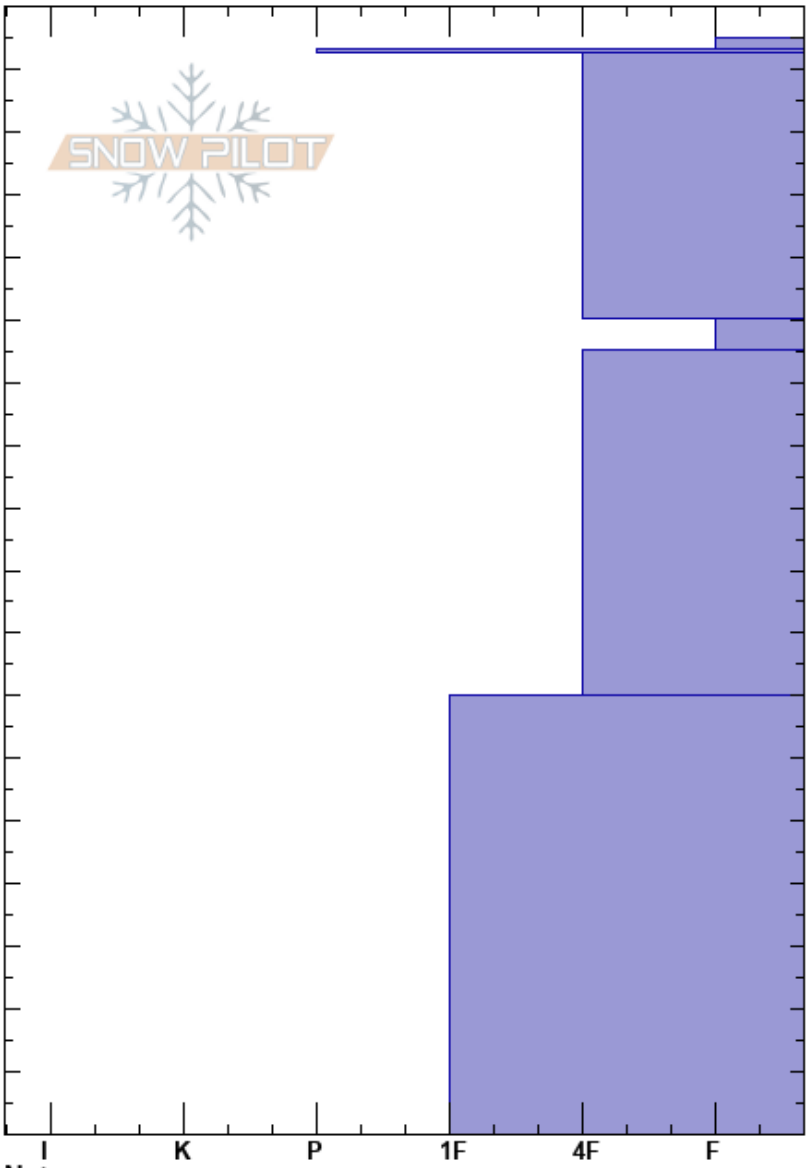

Lucky Dog  
 Snake River Range  
 WY  
 Elevation: 8273 ft  
 Aspect:  
 Specifics:

John Wauters  
 12/23/2020 - 12:00pm  
 Co-ord: 43.26659N, -110.86412W  
 Slope Angle:  
 Wind Loading:

Stability:  
 Air Temperature:  
 Sky Cover:  
 Precipitation:  
 Wind:

HS:175  
 PF:90 130-125cm:Problematic layer  
 PS:25

Layer Notes:

Height (cm)	Crystal		$\rho$ kg/m <sup>3</sup>	Stability tests & Layer comments
	Form	Size		
175				
170	+			
165	⊙⊙			
150	/			← ECTN16 @150cm
130	□	1.5-2		← ECTP19 @130cm
100	□			
35	□			