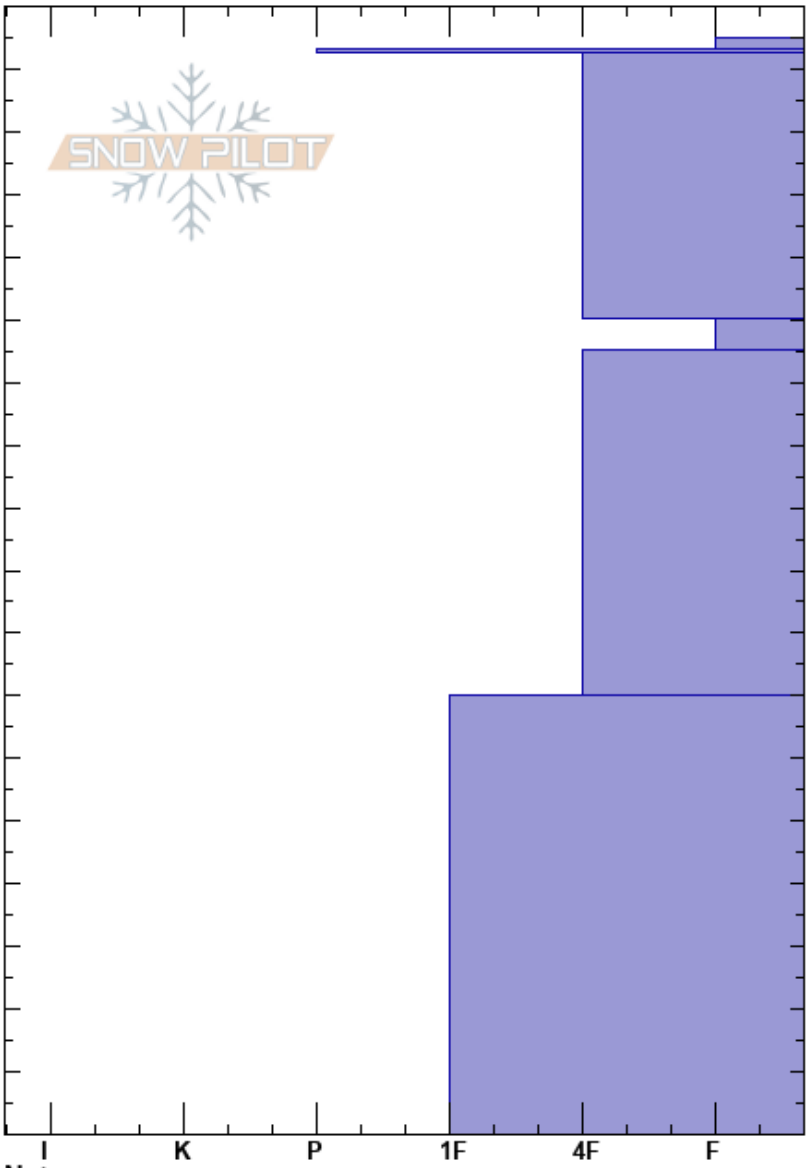

Lucky Dog
 Snake River Range
 WY
 Elevation: 8273 ft
 Aspect:
 Specifics:

John Wauters
 12/23/2020 - 12:00pm
 Co-ord: 43.26659N, -110.86412W
 Slope Angle:
 Wind Loading:

Stability:
 Air Temperature:
 Sky Cover:
 Precipitation:
 Wind:

HS:175
 PF:90 130-125cm:Problematic layer
 PS:25

Layer Notes:

Height (cm)	Crystal		Moisture	ρ kg/m ³	Stability tests & Layer comments
	Form	Size			
175					
170	+				
165	⊙⊙				
150	/				←ECTN16 @150cm
130	□	1.5-2			←ECTP19 @130cm
100	□				
35	□				