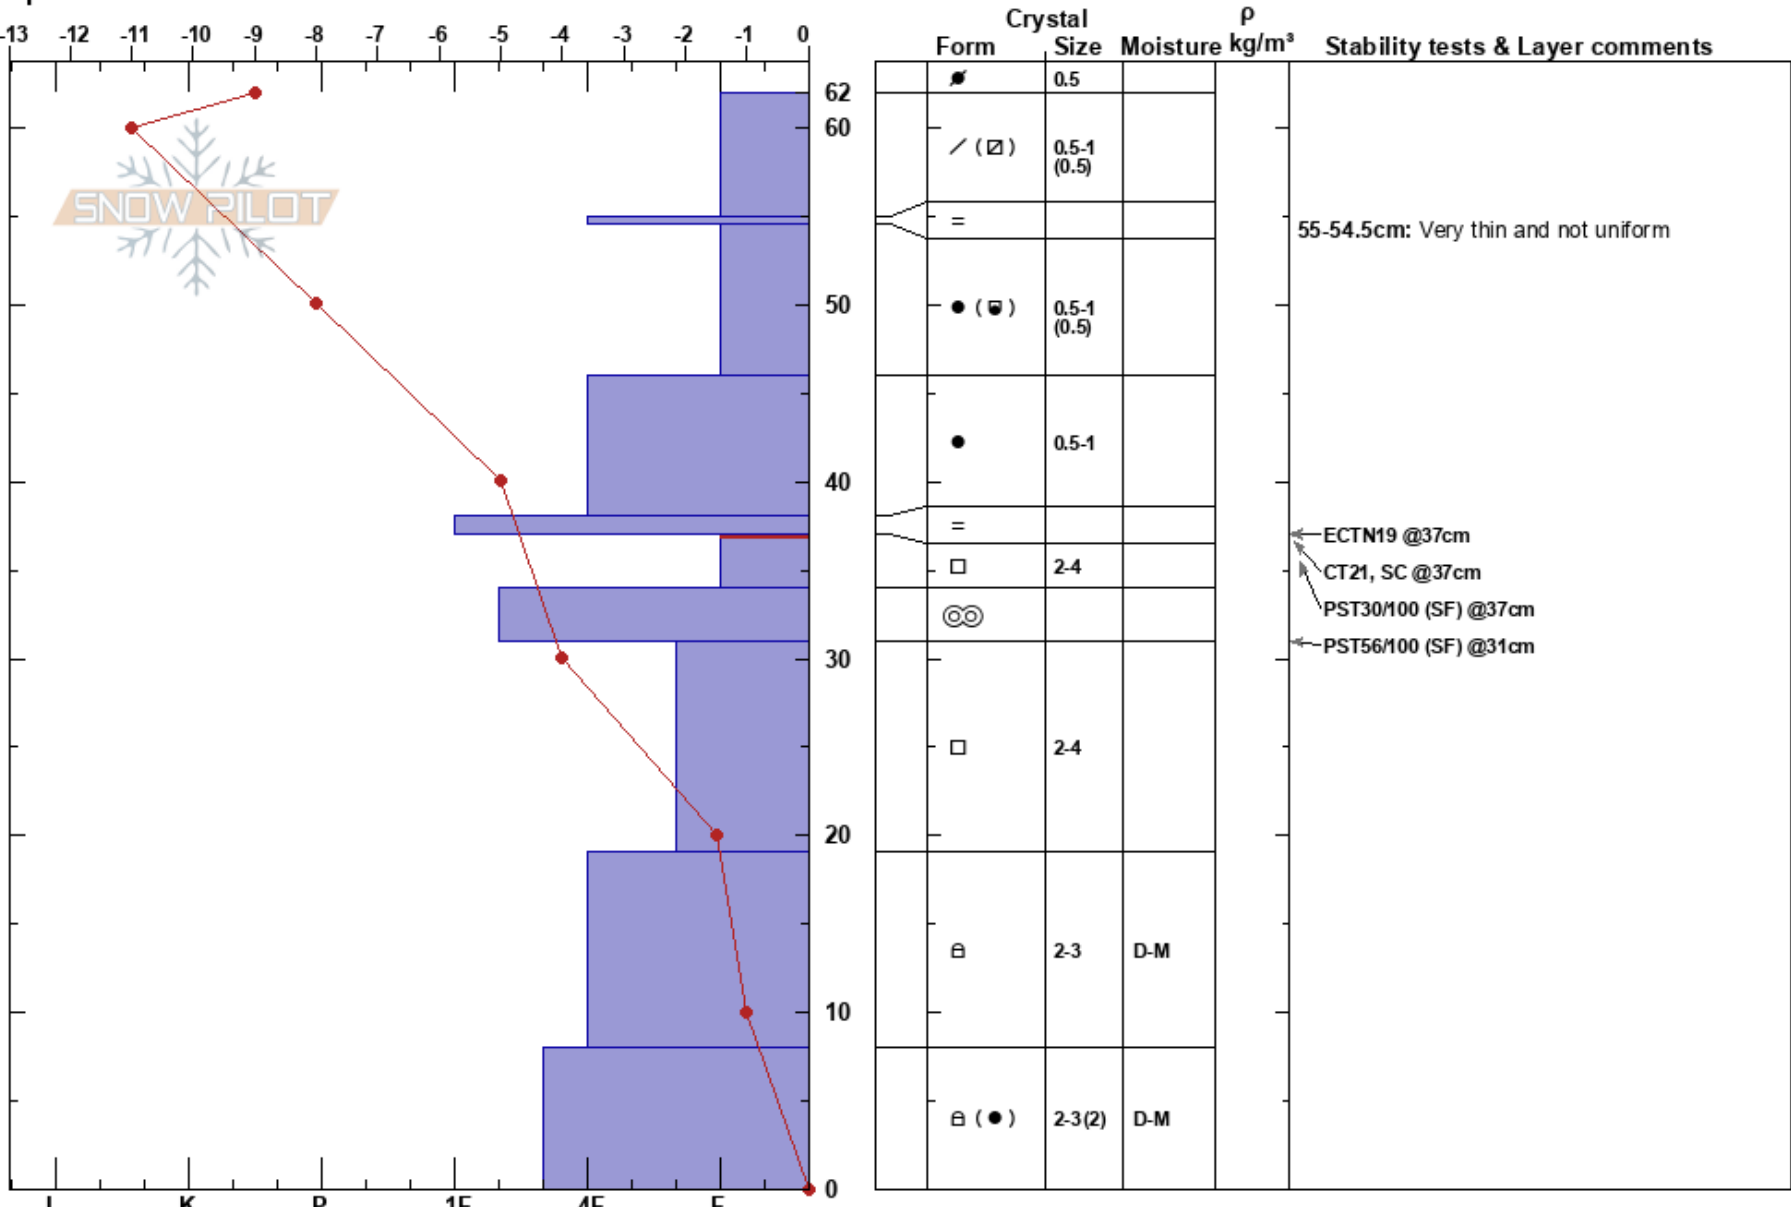

Lower Silver Peak
 Central Sierra
 CA
Elevation: 7279 ft
Aspect: 341°
Specifics:

Andy Anderson
 12/23/2020 - 10:45am
Co-ord: 39.22970N, -120.23541W
Slope Angle: 29°
Wind Loading:

Stability: Good
Air Temperature: 1°C
Sky Cover: CLR
Precipitation: NO
Wind: Calm

HS:62
PF:34
PS:50
Layer Notes:
 55-54.5cm: Very thin and not uniform
 37-34cm: Chained facets
 37-34cm: Problematic layer

Notes: We did a Loaded PST. It was loaded with 10cm of snow and we let the snow sit for 60 minutes. It was 1F- when we came back. Results: +10cm Loaded PST 20/100 End on Dec 11 Facets at 37cm