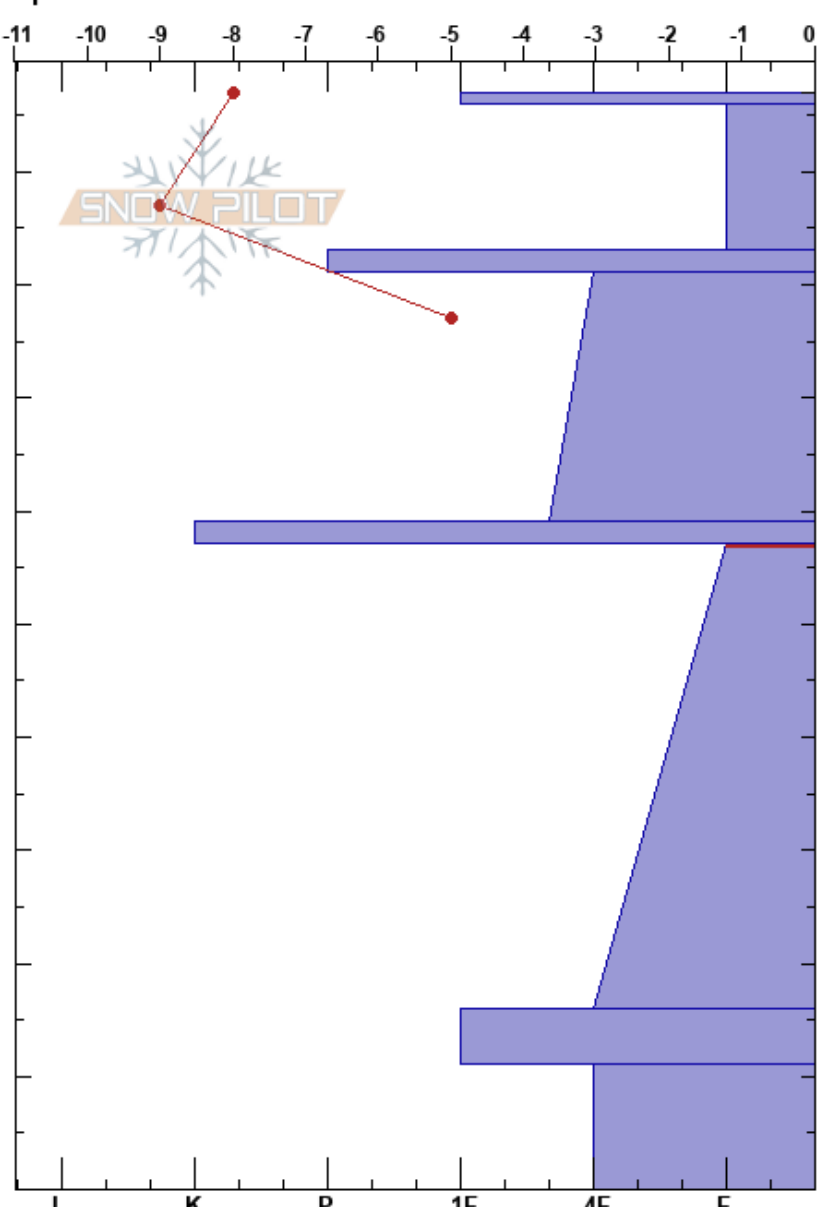

Mt. Judah
 Central Sierra
 CA
 Elevation: 7920 ft
 Aspect: 14°
 Specifics:

Steve Reynaud
 12/23/2020 - 10:30am
 Co-ord: 39.30631N, -120.31575W
 Slope Angle: 21°
 Wind Loading: no

Stability: Very Good **HS:97**
 Air Temperature: -3°C **PF:20** 57-16cm:Problematic layer
 Sky Cover: CLR
 Precipitation: NO
 Wind: NE Moderate

Form	Crystal		ρ kg/m ³	Stability tests & Layer comments
	Size	Moisture		
∇	4			
•				
/ (∅)	0.5-1			
=				←ECTN22 @83cm ←CT14, RP @83cm
•	1			
=				←CT28, SC @57cm ←PST45/100 (End) @57cm
⊖	1-2	D-M		
⊖	1			
⊖	1	M		

Notes: Snowpit dug in below treeline terrain off of ridge. Minimal to no blowing snow with firm wind scoured snow surfaces in most areas.