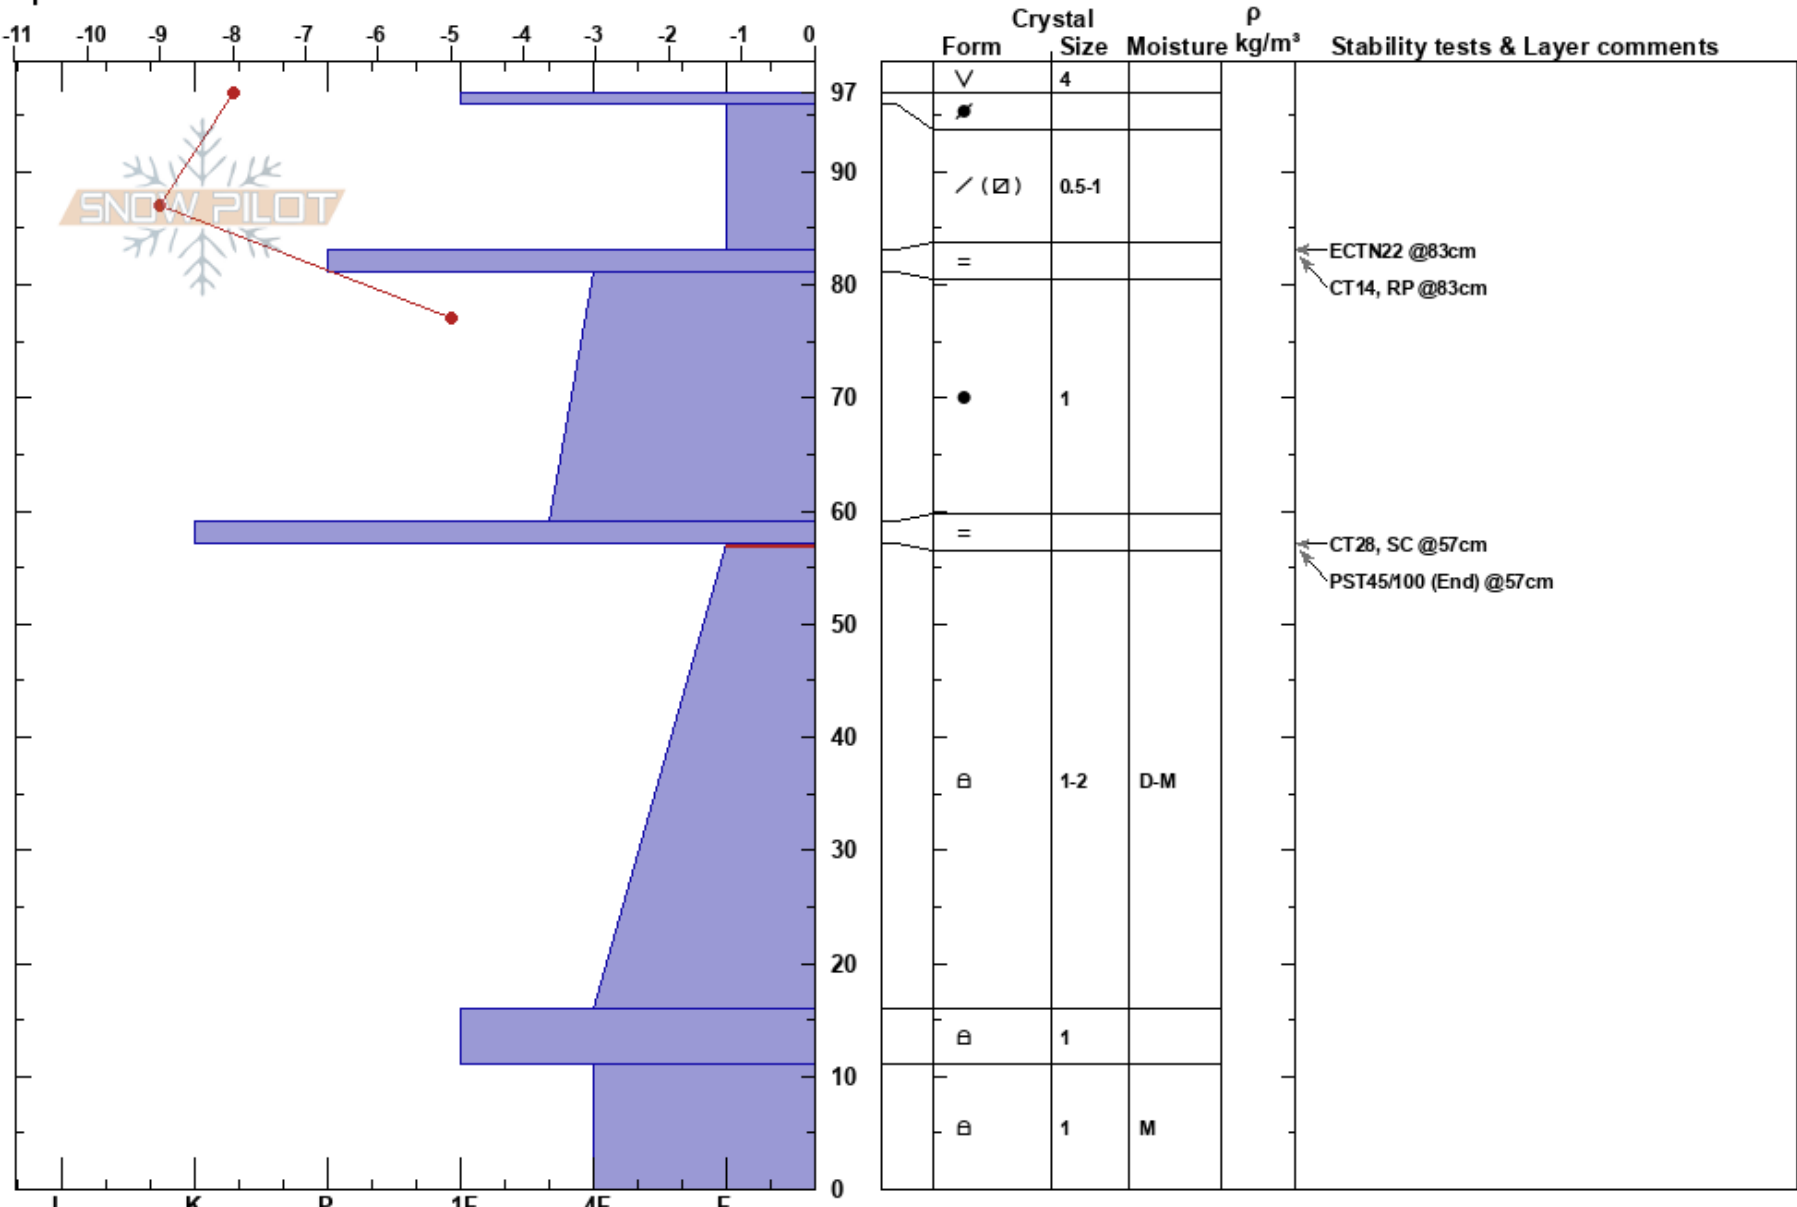

Mt. Judah
 Central Sierra
 CA
 Elevation: 7920 ft
 Aspect: 14°
 Specifics:

Steve Reynaud
 12/23/2020 - 10:30am
 Co-ord: 39.30631N, -120.31575W
 Slope Angle: 21°
 Wind Loading: no

Stability: Very Good HS:97
 Air Temperature: -3°C PF:20 57-16cm:Problematic layer
 Sky Cover: CLR
 Precipitation: NO
 Wind: NE Moderate

Notes: Snowpit dug in below treeline terrain off of ridge. Minimal to no blowing snow with firm wind scoured snow surfaces in most areas.