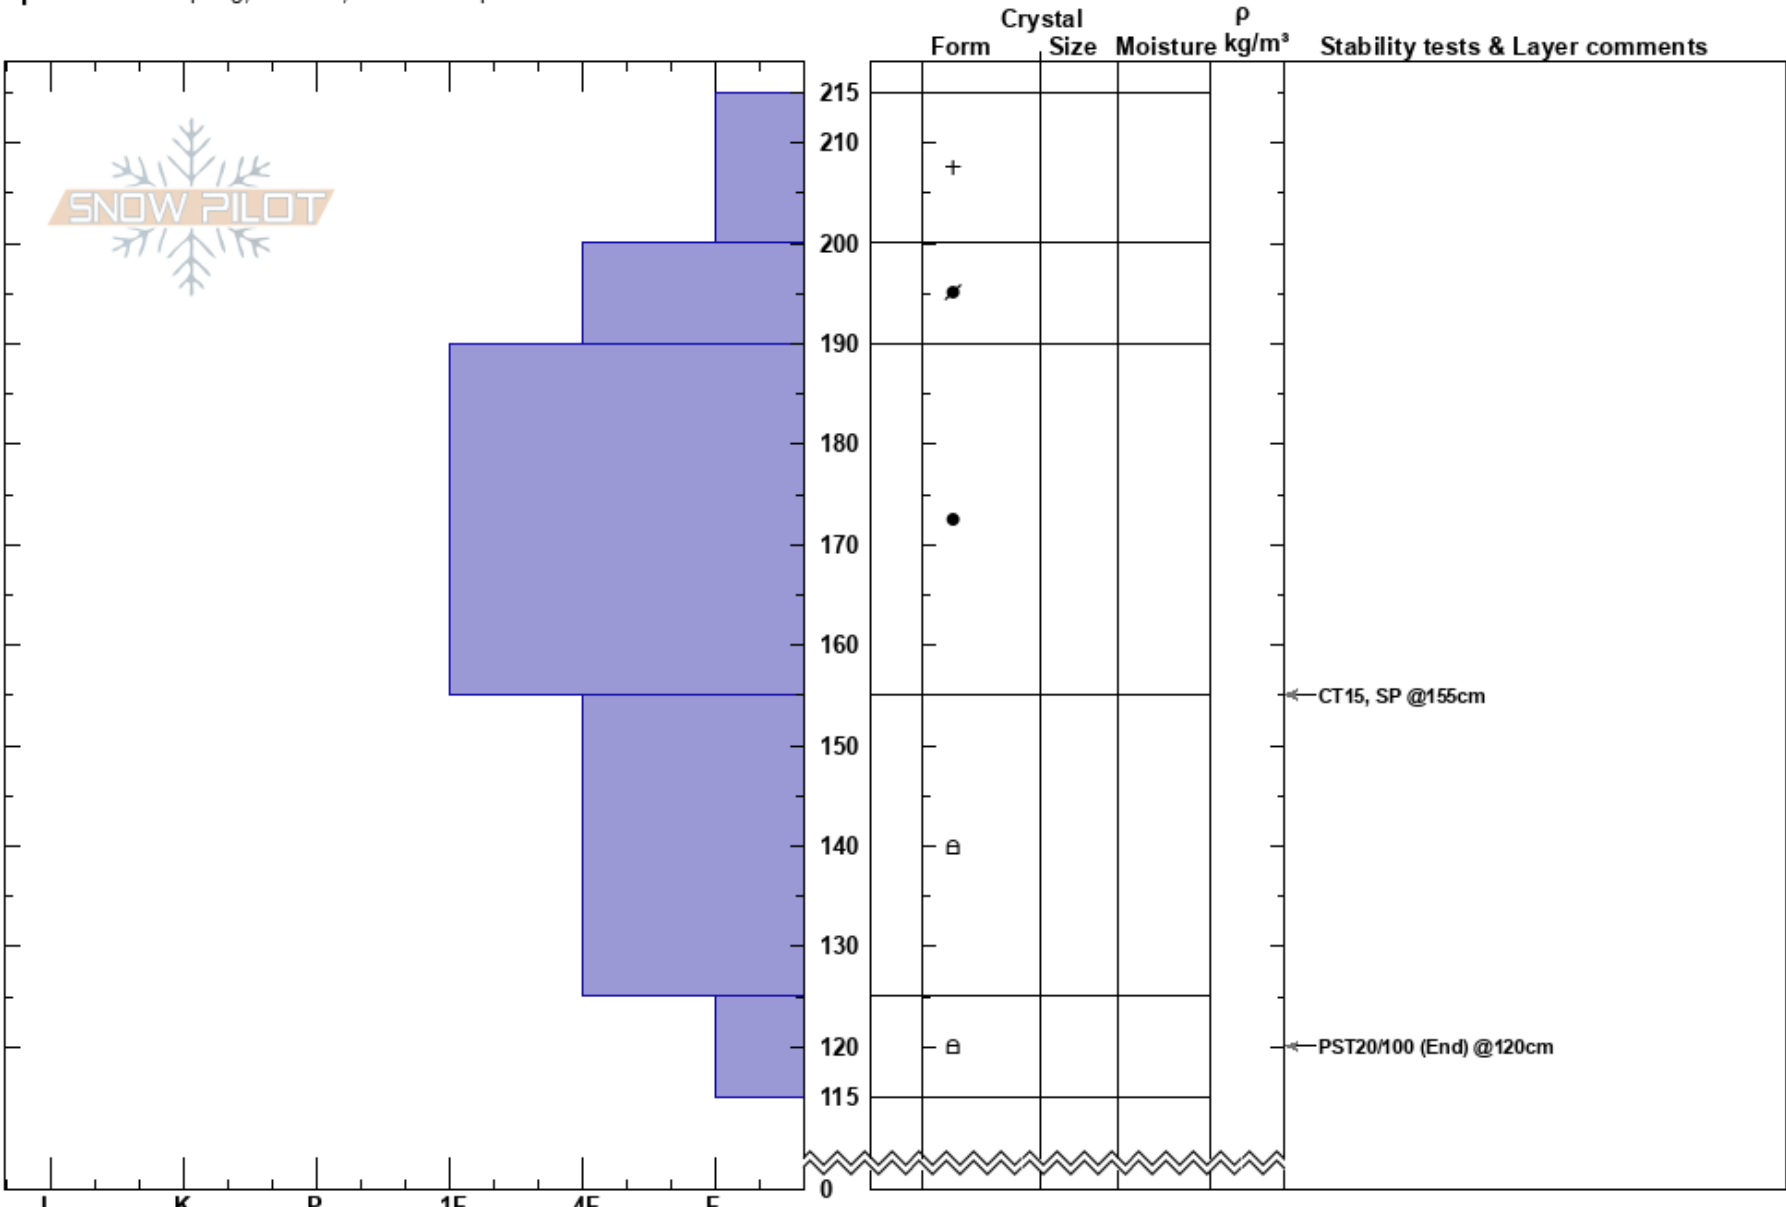

Maverick North Bowl  
 Teton Range  
 WY  
 Elevation: 9643 ft  
 Aspect: NE  
 Specifics: Collapsing, localized; We skied slope

colin wann  
 12/23/2020 - 11:00am  
 Co-ord: 43.68542N, -110.79508W  
 Slope Angle: 25°  
 Wind Loading: yes

Stability: Good  
 Air Temperature:  
 Sky Cover: FEW  
 Precipitation: NO  
 Wind: W Moderate

HS:215  
 PF:90 125-115cm:Problematic layer  
 PS: 15

Notes: