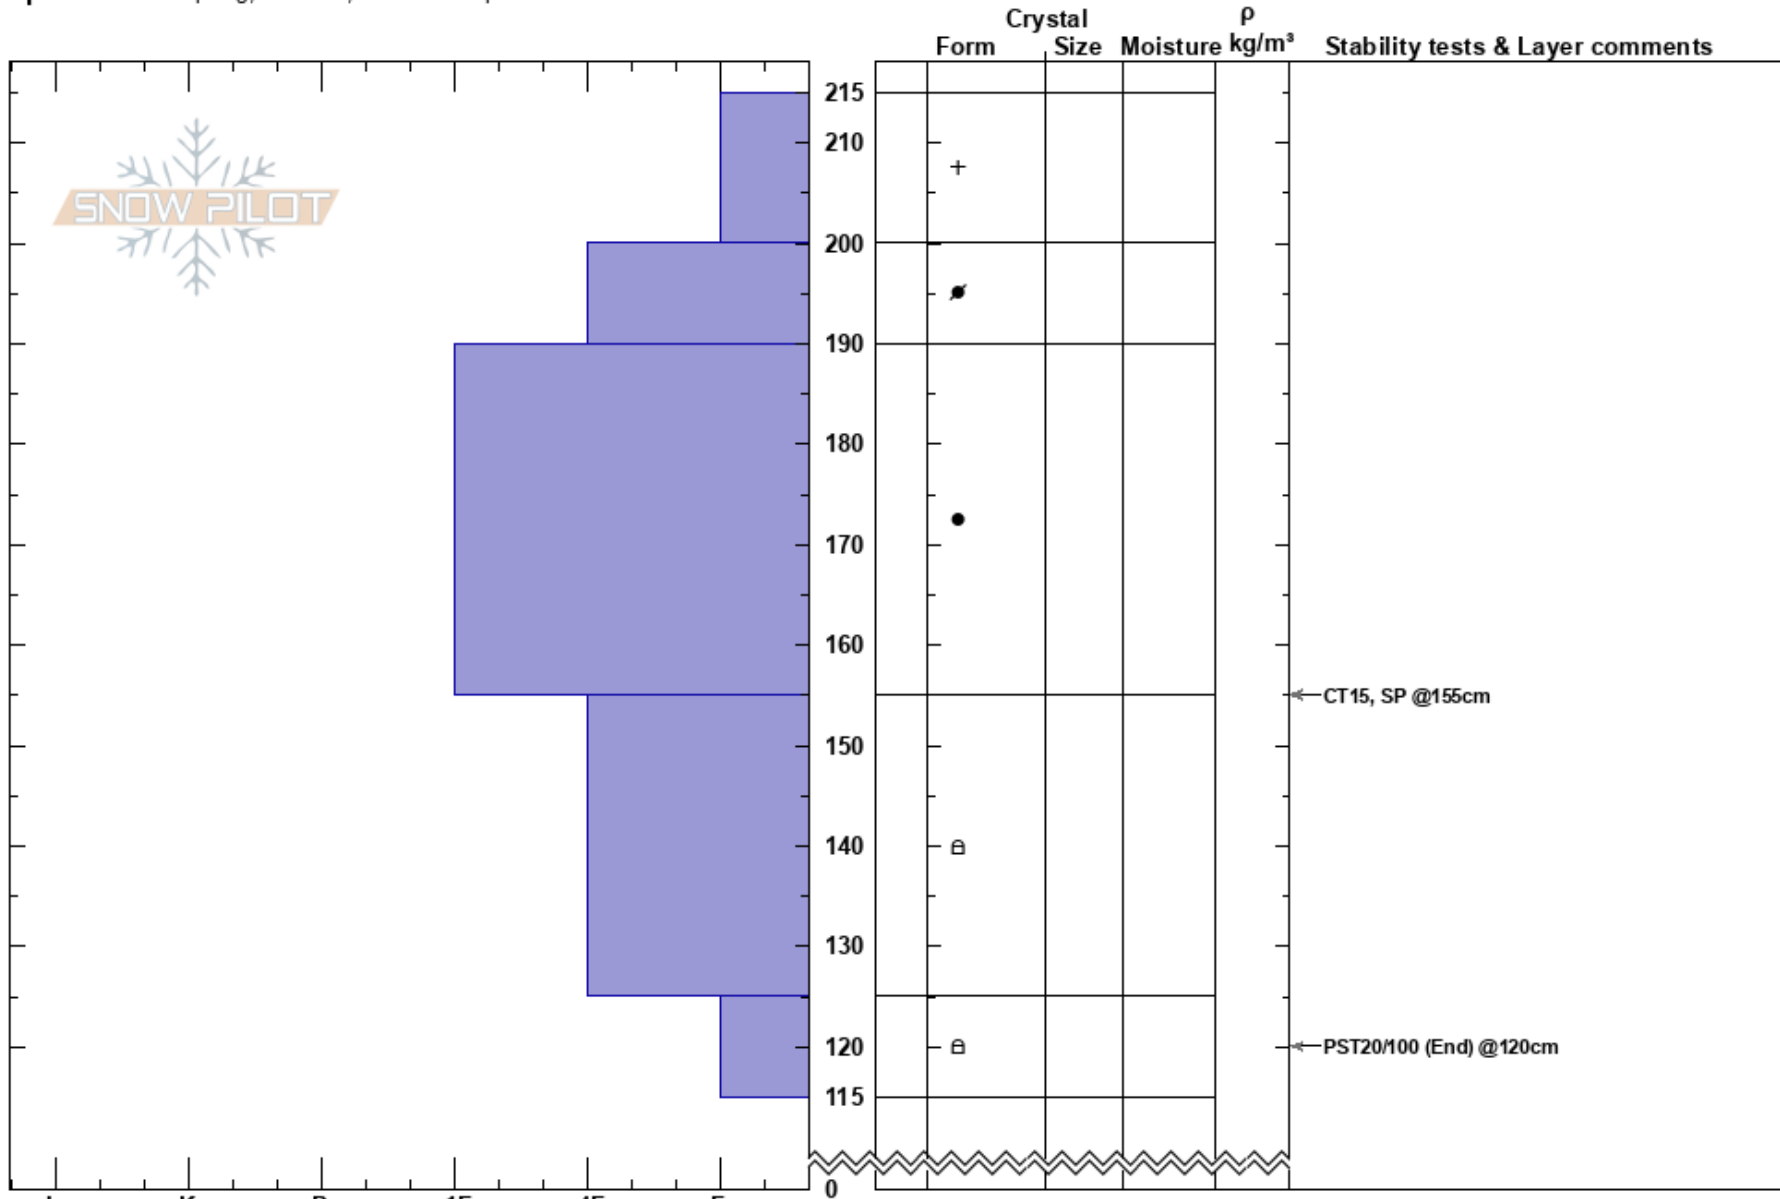

PF:90

125-115cm:Problematic layer

WY

Co-ord: 43.68542N, -110.79508W

Sky Cover: FEW

PS: 15

Elevation: 9643 ft

Slope Angle: 25°

Precipitation: NO

Aspect: NE

Wind Loading: yes

Wind: W Moderate

Specifics: Collapsing, localized; We skied slope

Notes: