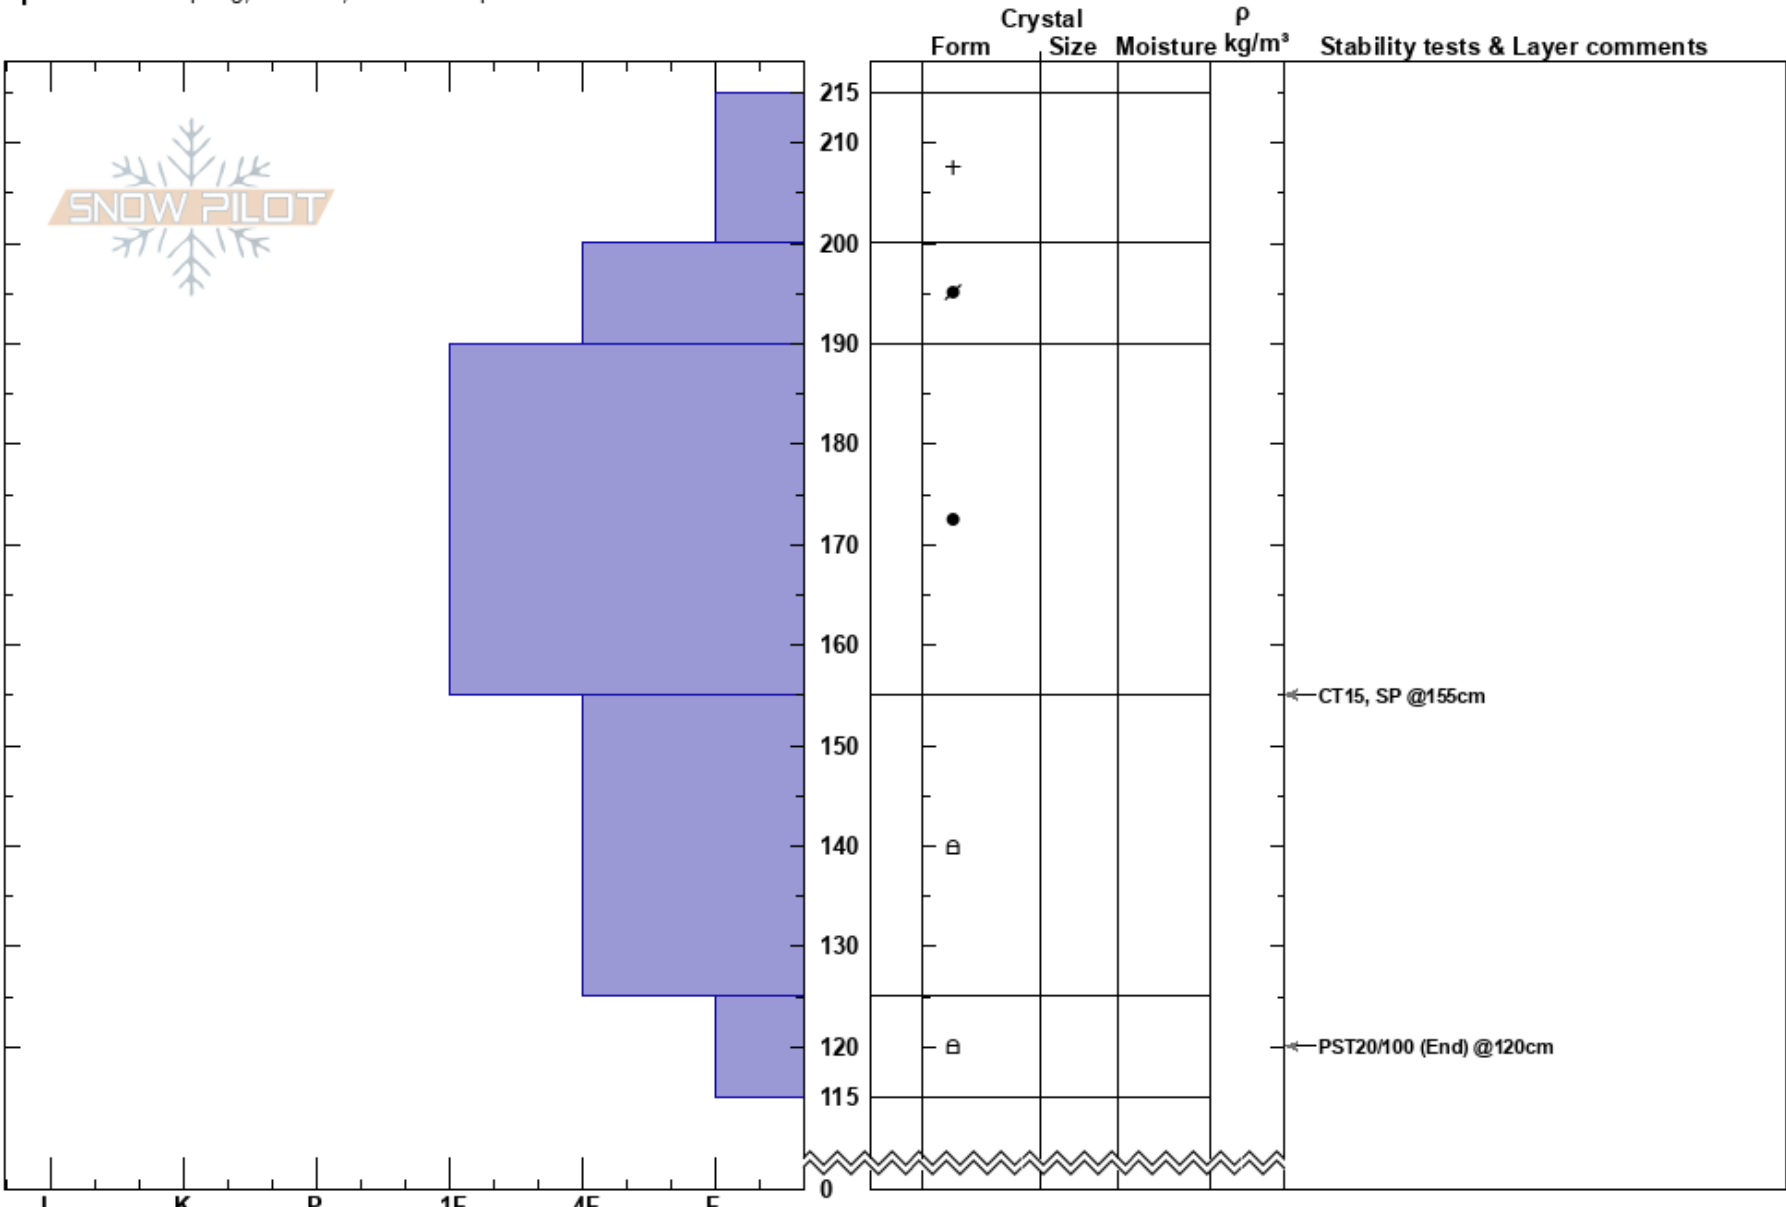

Maverick North Bowl
 Teton Range
 WY
 Elevation: 9643 ft
 Aspect: NE
 Specifics: Collapsing, localized; We skied slope

colin wann
 12/23/2020 - 11:00am
 Co-ord: 43.68542N, -110.79508W
 Slope Angle: 25°
 Wind Loading: yes

Stability: Good
 Air Temperature:
 Sky Cover: FEW
 Precipitation: NO
 Wind: W Moderate

HS:215
 PF:90 125-115cm:Problematic layer
 PS: 15

Notes: