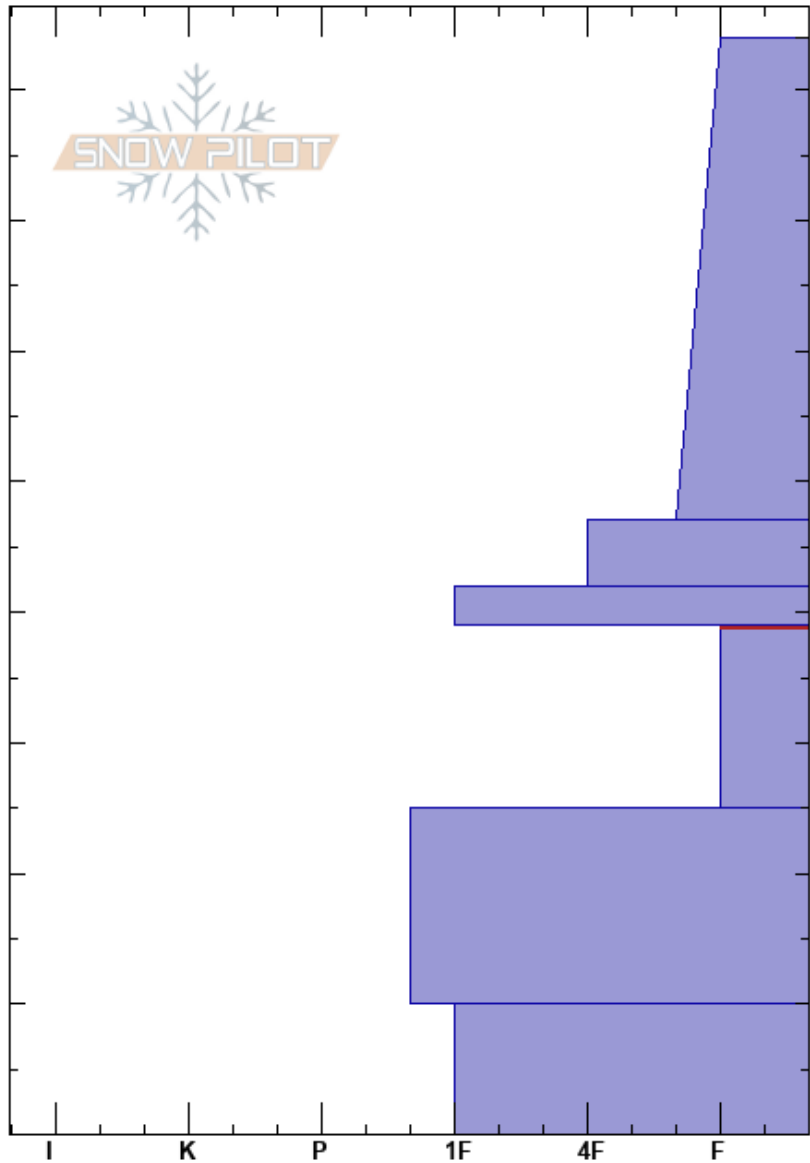

Divide Cirque
 Gallatin Range-N
 MT
 Elevation: 9178 ft
 Aspect: S
 Specifics: Collapsing, localized; We skied slope

Zach Keskinen
 12/23/2020 - 1:07pm
 Co-ord: 45.38814N, -110.96741W
 Slope Angle: 12°
 Wind Loading: no

Stability: HS:84
 Air Temperature: -13°C PF:60 39-25cm: Problematic layer
 Sky Cover: CLR
 Precipitation: NO
 Wind: Calm

Crystal Form	Crystal Size	Moisture	ρ kg/m ³	Stability tests & Layer comments
+		D		
□	1	D		
■		D		← ECTPV @39cm ← ECTP9 @39cm
^	3	D		
^	3-5	D		
^	3-5	D		