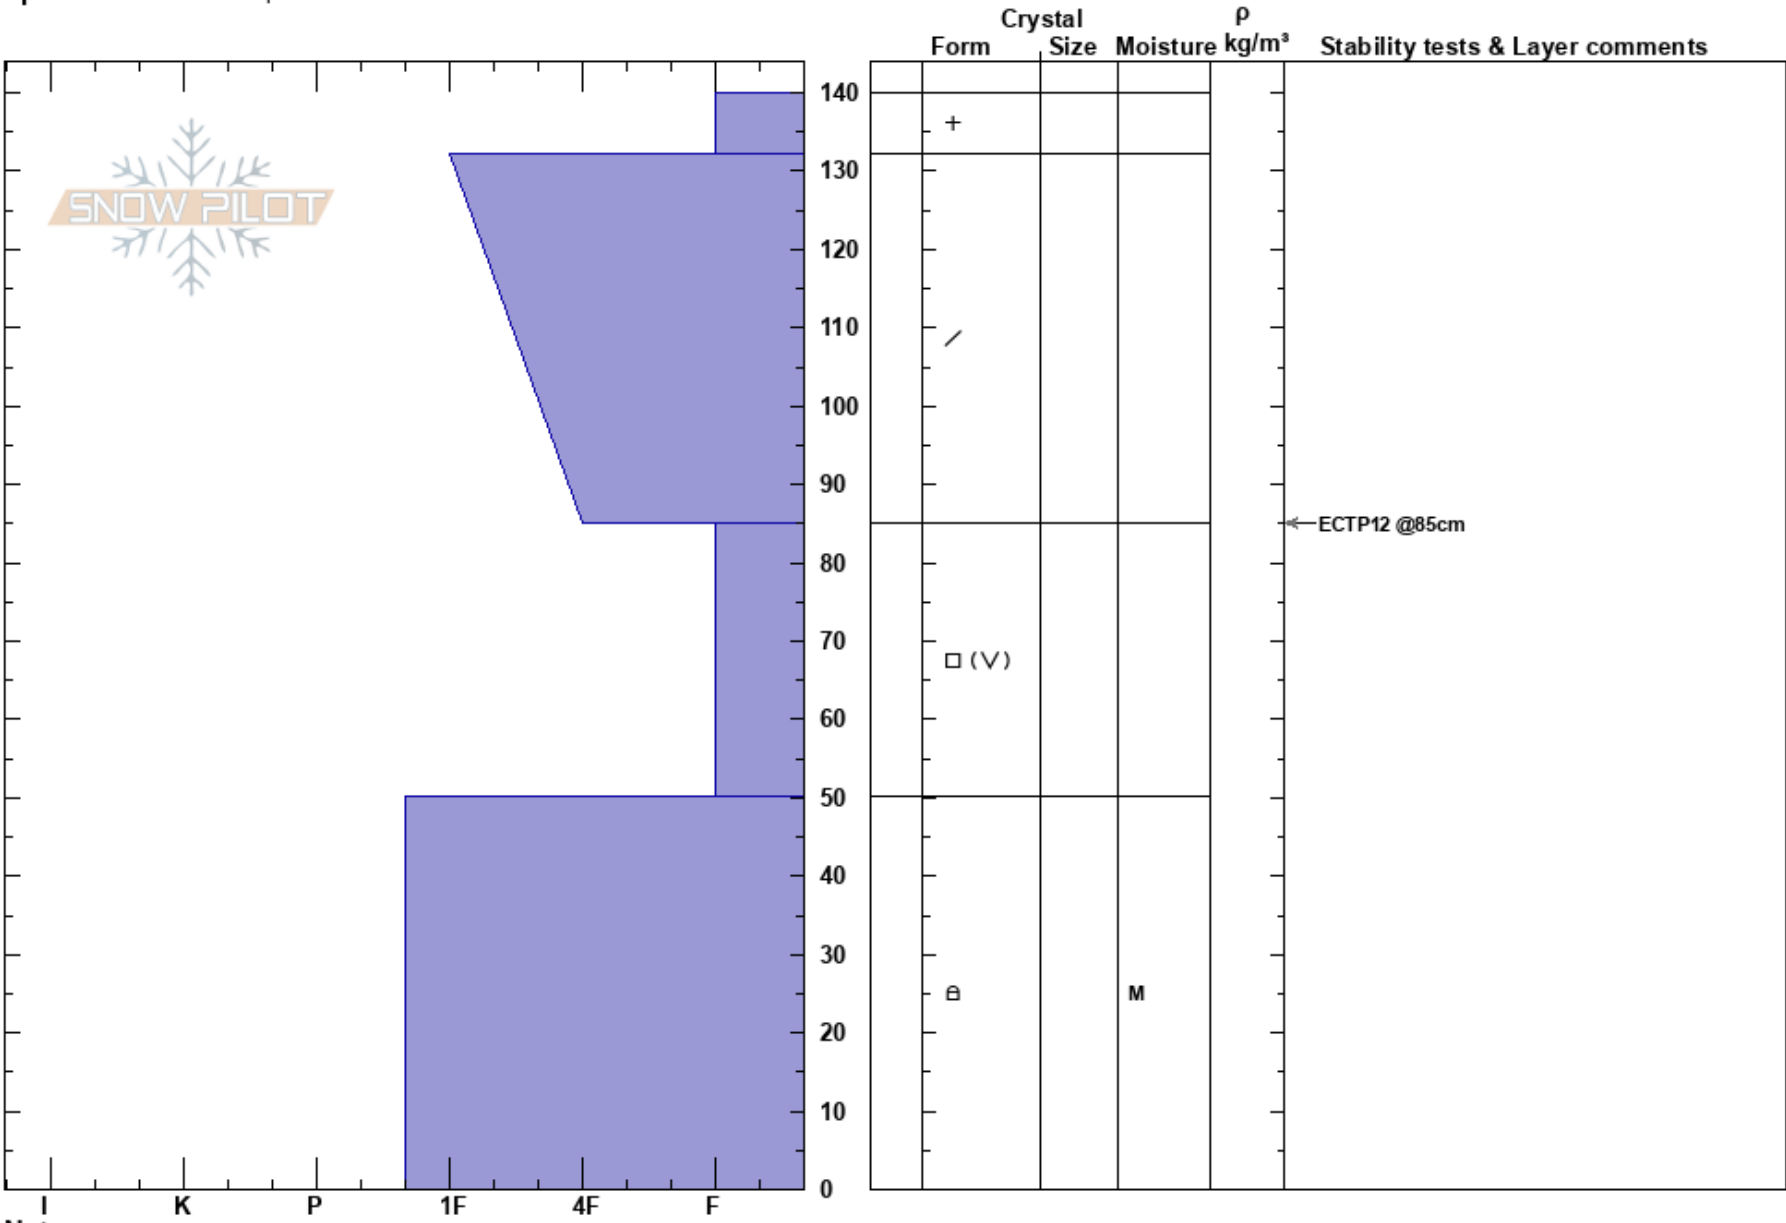

Shadow Pk
 Teton Range
 WY
Elevation: 8900 ft
Aspect: NE
Specifics: We skied slope

Tim Cohn
 12/22/2020 - 11:00am
Co-ord: 43.71771N, -110.77795E
Slope Angle: 28°
Wind Loading: yes

Stability:
Air Temperature: -8°C
Sky Cover: OVC
Precipitation: S2
Wind: W Moderate

HS: 140
 85-50cm: Problematic layer

Notes: Rocky ground cover. HS variable 105 - 140