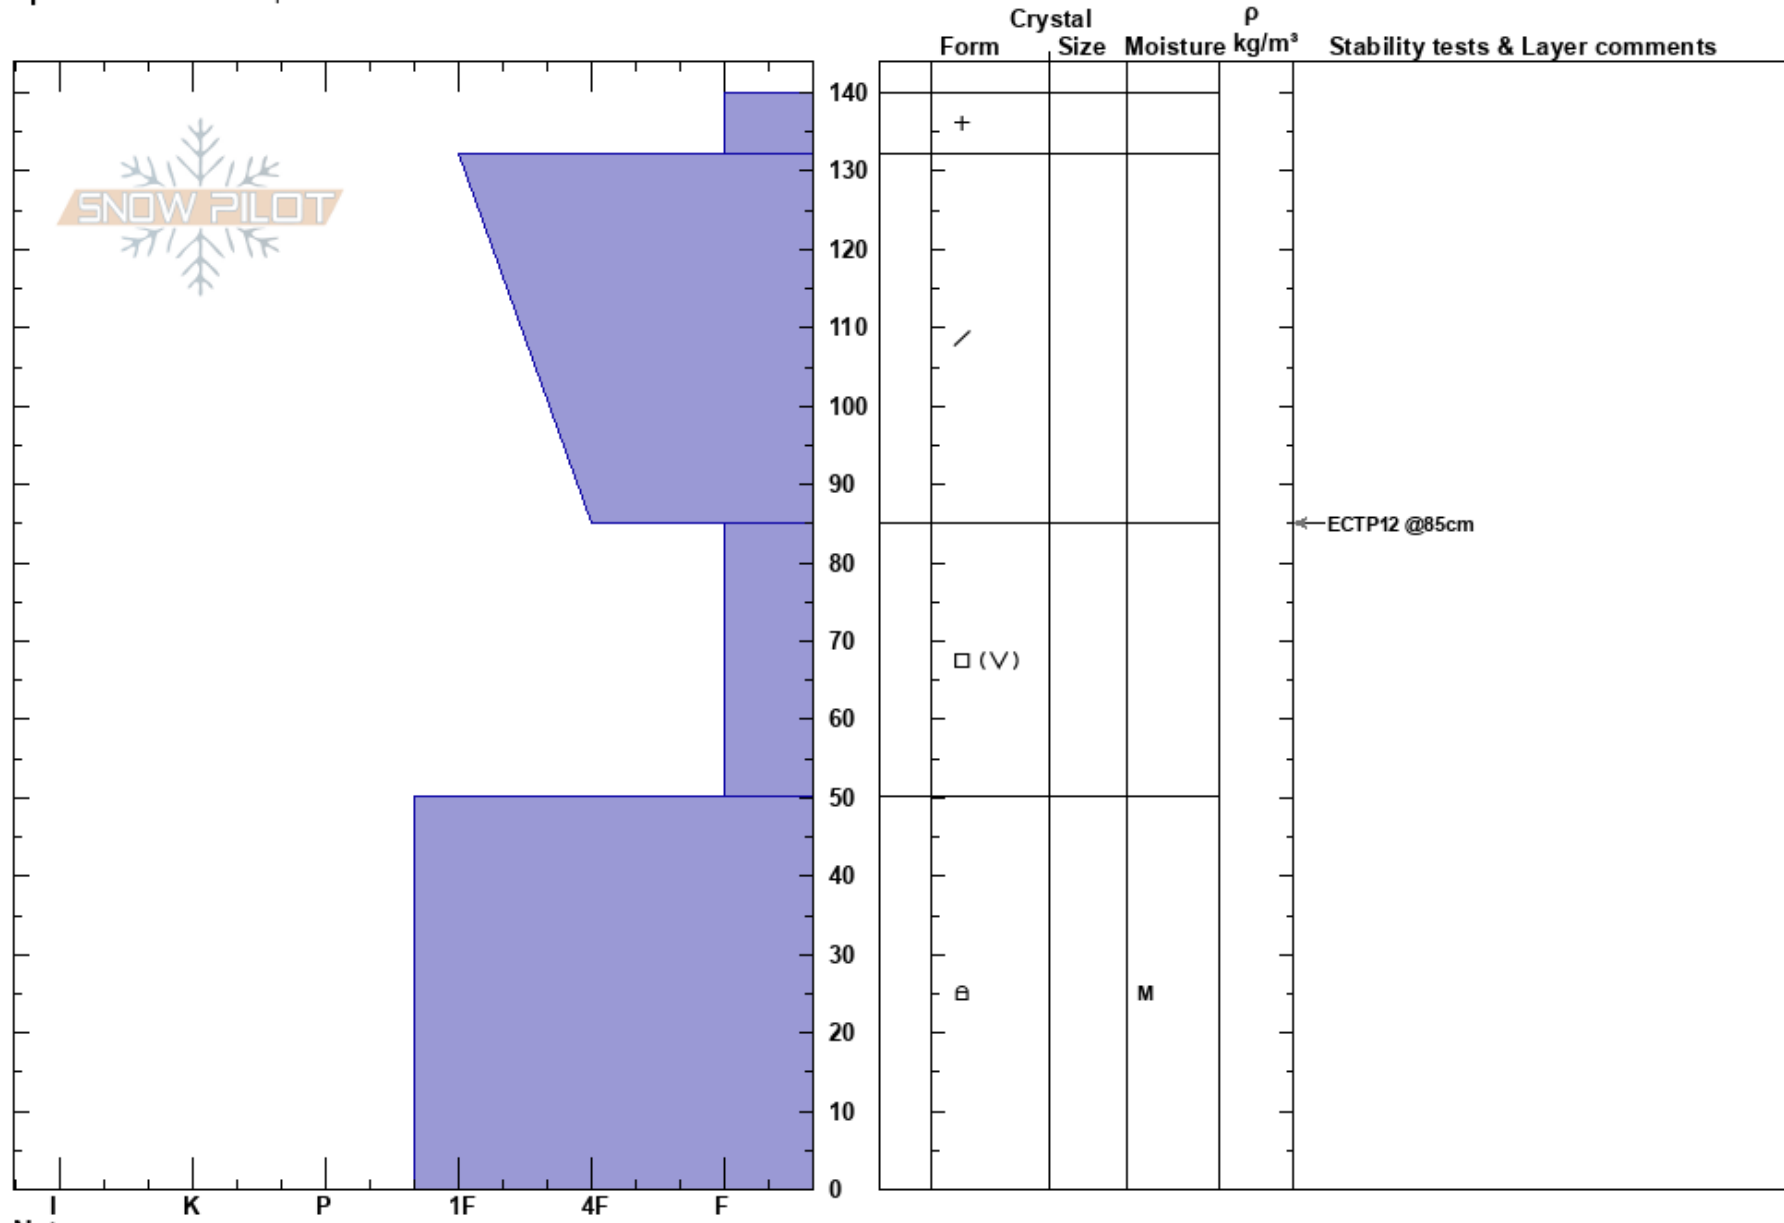

Shadow Pk
 Teton Range
 WY
Elevation: 8900 ft
Aspect: NE
Specifics: We skied slope

Tim Cohn
 12/22/2020 - 11:00am
Co-ord: 43.71771N, -110.77795E
Slope Angle: 28°
Wind Loading: yes

Stability:
Air Temperature: -8°C
Sky Cover: OVC
Precipitation: S2
Wind: W Moderate

HS: 140
 85-50cm: Problematic layer

Notes: Rocky ground cover. HS variable 105 - 140