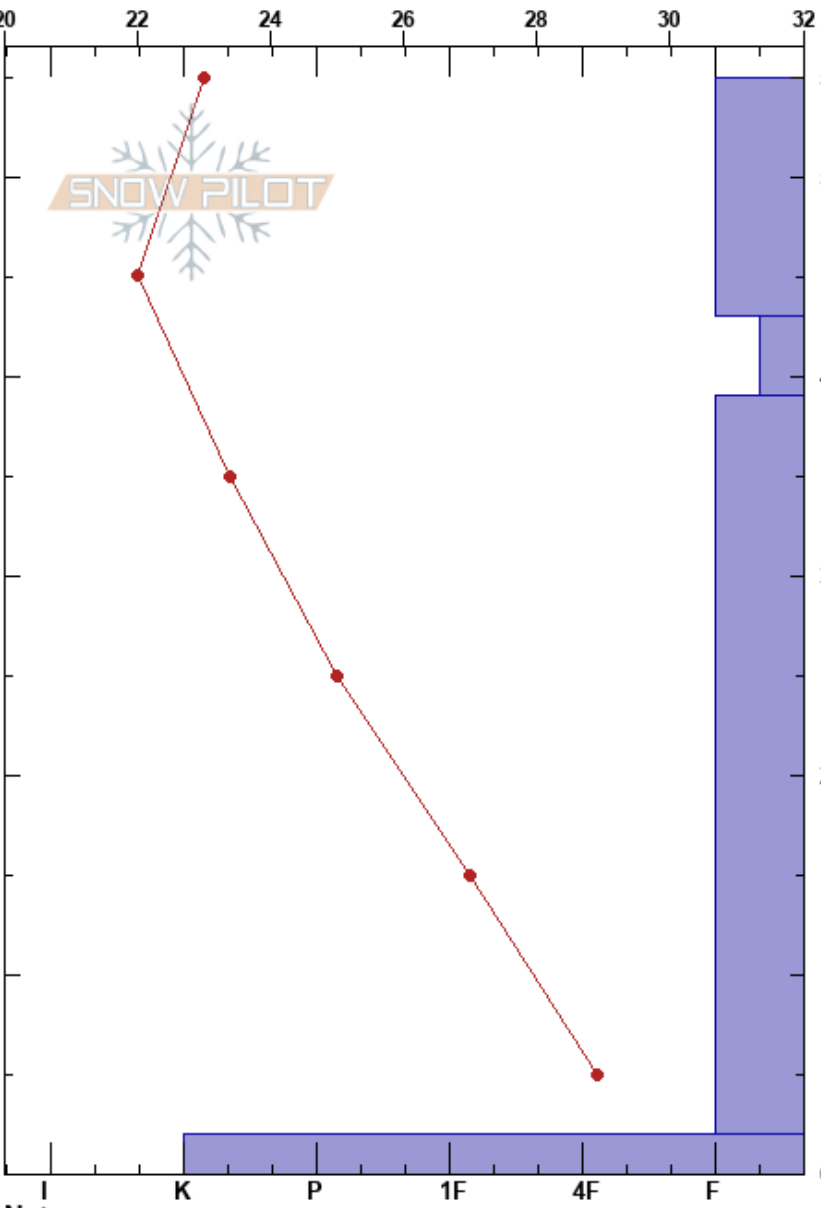

Larry's Leap Shot 3  
 Wasatch Range  
 UT  
 Elevation: 8030 ft  
 Aspect: NE  
 Specifics: Pit dug in a Ski Area; Pit is representative of backcountry

Hayley Gallion  
 12/20/2020 - 9:33am  
 Co-ord:  
 Slope Angle: 44°  
 Wind Loading: previous

Stability:  
 Air Temperature: 27°F  
 Sky Cover: FEW  
 Precipitation: NO  
 Wind: NW Calm

HS:55  
 43-39cm: Problematic layer

| Form | Crystal |  | Moisture | ρ kg/m³ | Stability tests & Layer comments  |
|------|---------|--|----------|---------|-----------------------------------|
|      | Size    |  |          |         |                                   |
| ☐    | 0.3     |  |          |         |                                   |
| /    |         |  |          |         |                                   |
| ☐    | 2.5     |  |          |         | ← ECTN9 @43cm<br>← CT11, SC @41cm |
| ☐    | 1.5-4   |  |          |         |                                   |
| ■    |         |  |          |         |                                   |