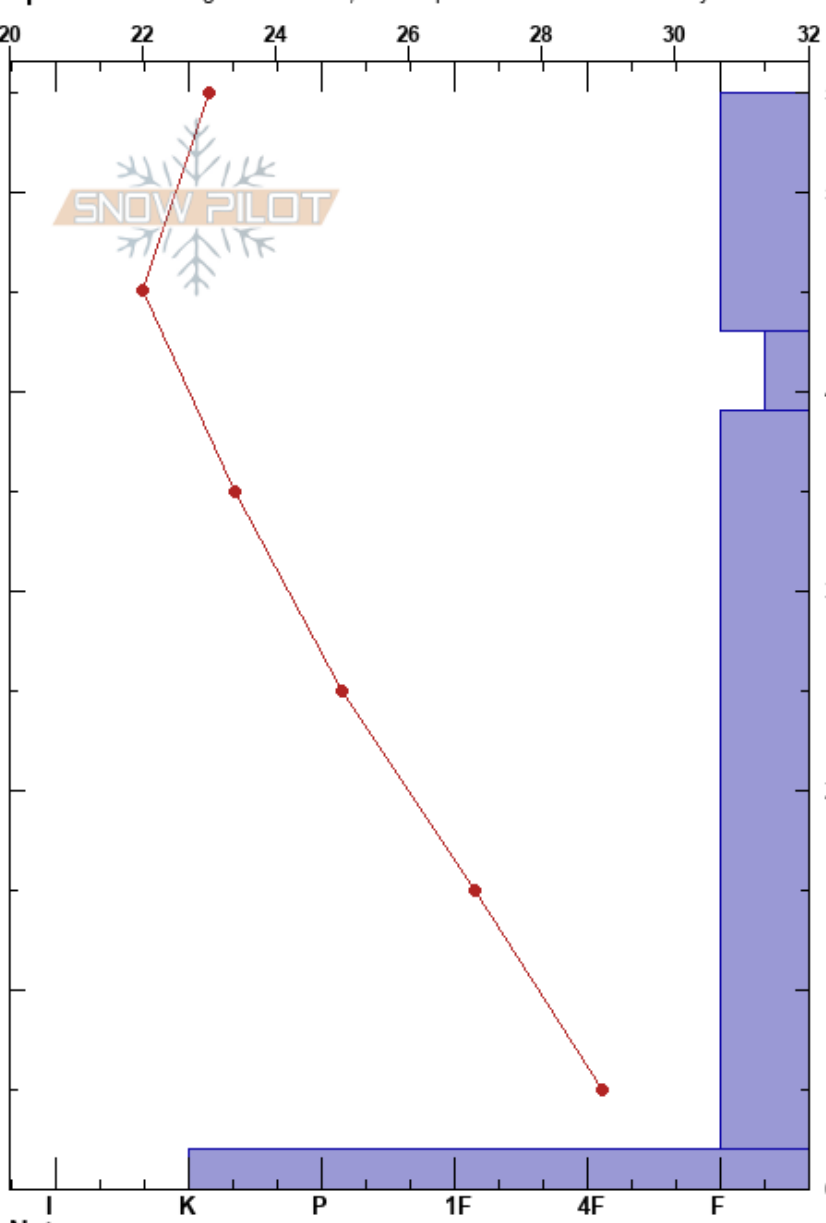

Larry's Leap Shot 3
 Wasatch Range
 UT
 Elevation: 8030 ft
 Aspect: NE
 Specifics: Pit dug in a Ski Area; Pit is representative of backcountry

Hayley Gallion
 12/20/2020 - 9:33am
 Co-ord:
 Slope Angle: 44°
 Wind Loading: previous

Stability: **HS:55**
 Air Temperature: 27°F
 Sky Cover: FEW
 Precipitation: NO
 Wind: NW Calm
 Layer Notes:
 43-39cm: Problematic layer

Form	Crystal Size	Moisture	ρ kg/m³	Stability tests & Layer comments
☐	0.3			
/				
☐	2.5			← ECTN9 @43cm ← CT11, SC @41cm
☐	1.5-4			
■				