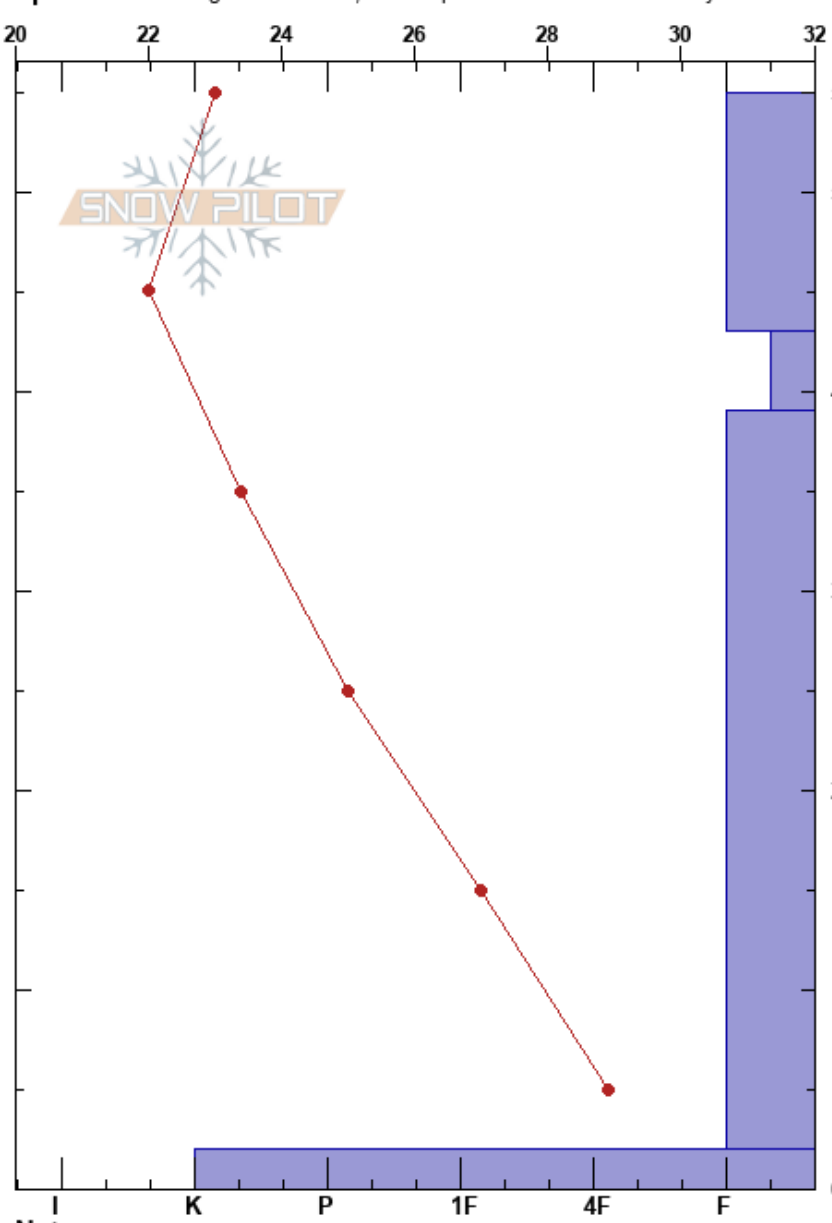

Larry's Leap Shot 3  
 Wasatch Range  
 UT  
 Elevation: 8030 ft  
 Aspect: NE  
 Specifics: Pit dug in a Ski Area; Pit is representative of backcountry

Hayley Gallion  
 12/20/2020 - 9:33am  
 Co-ord:  
 Slope Angle: 44°  
 Wind Loading: previous

Stability:  
 Air Temperature: 27°F  
 Sky Cover: FEW  
 Precipitation: NO  
 Wind: NW Calm

HS:55  
 43-39cm: Problematic layer

| Form | Crystal |  | Moisture | ρ kg/m³ | Stability tests & Layer comments  |
|------|---------|--|----------|---------|-----------------------------------|
|      | Size    |  |          |         |                                   |
| ☐    | 0.3     |  |          |         |                                   |
| /    |         |  |          |         |                                   |
| ☐    | 2.5     |  |          |         | ← ECTN9 @43cm<br>← CT11, SC @41cm |
| ☐    | 1.5-4   |  |          |         |                                   |
| ■    |         |  |          |         |                                   |