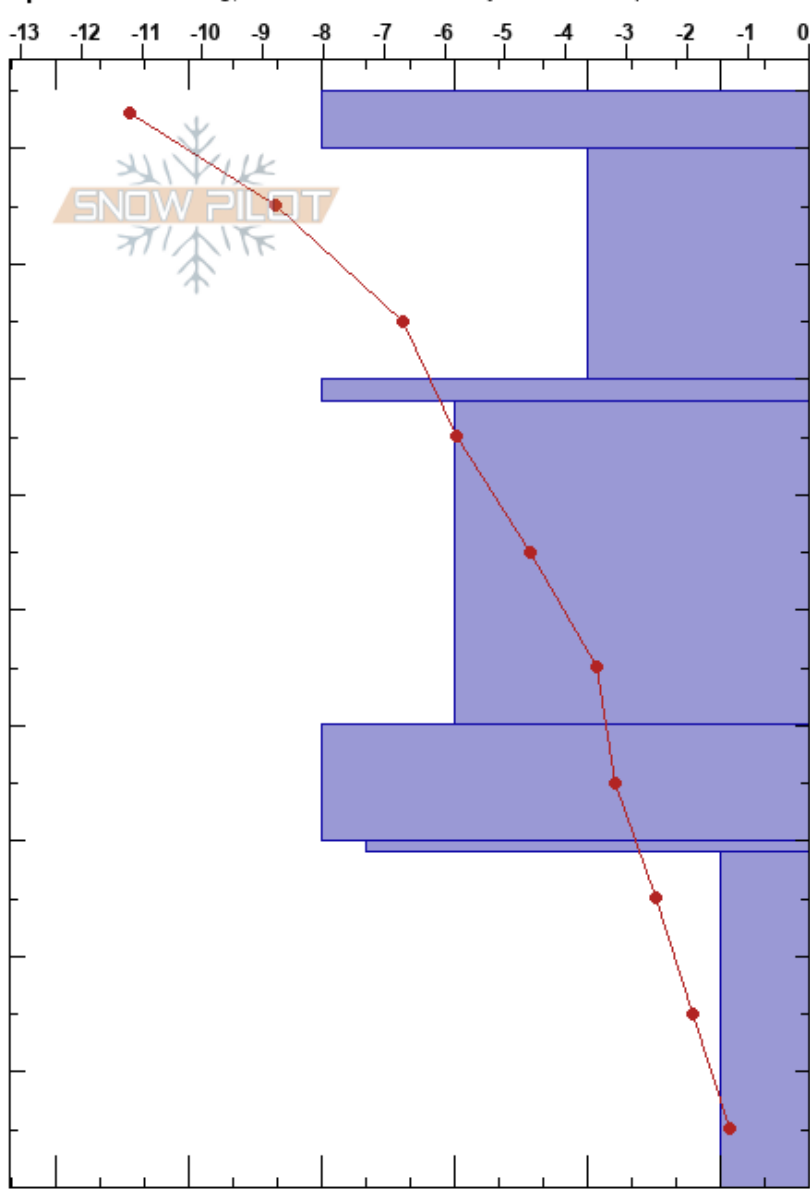

Va Lakes-Red lk bowl2
 Eastern Sierra Nevada
 CA

Chris Engelhardt
 12/22/2020 - 1:00pm
 Co-ord: 38.03827N, -119.26775W
 Slope Angle: 32°
 Wind Loading: previous

Stability: Poor
 Air Temperature: -3.4°C
 Sky Cover: CLR
 Precipitation: NO
 Wind: SW Light Breeze

HS:95
 PF:20
 PS:10
 29-0cm: Problematic layer

Elevation: 10602 ft
 Aspect: 31°

Specifics: Cracking; Recent avalanche activity on similar slopes

Form	Crystal Size	Moisture	ρ kg/m ³	Stability tests & Layer comments
•	0.1	D		
/	0.3	D		
•	0.1	D		← PST35/100 (End) @75cm
/	0.3	D		
/	0.3	D		
⊙⊙	0.5	D		← CT22, Q2 @25cm
□ (B)	1.5-2 (1.5)	D		
				← ECTX