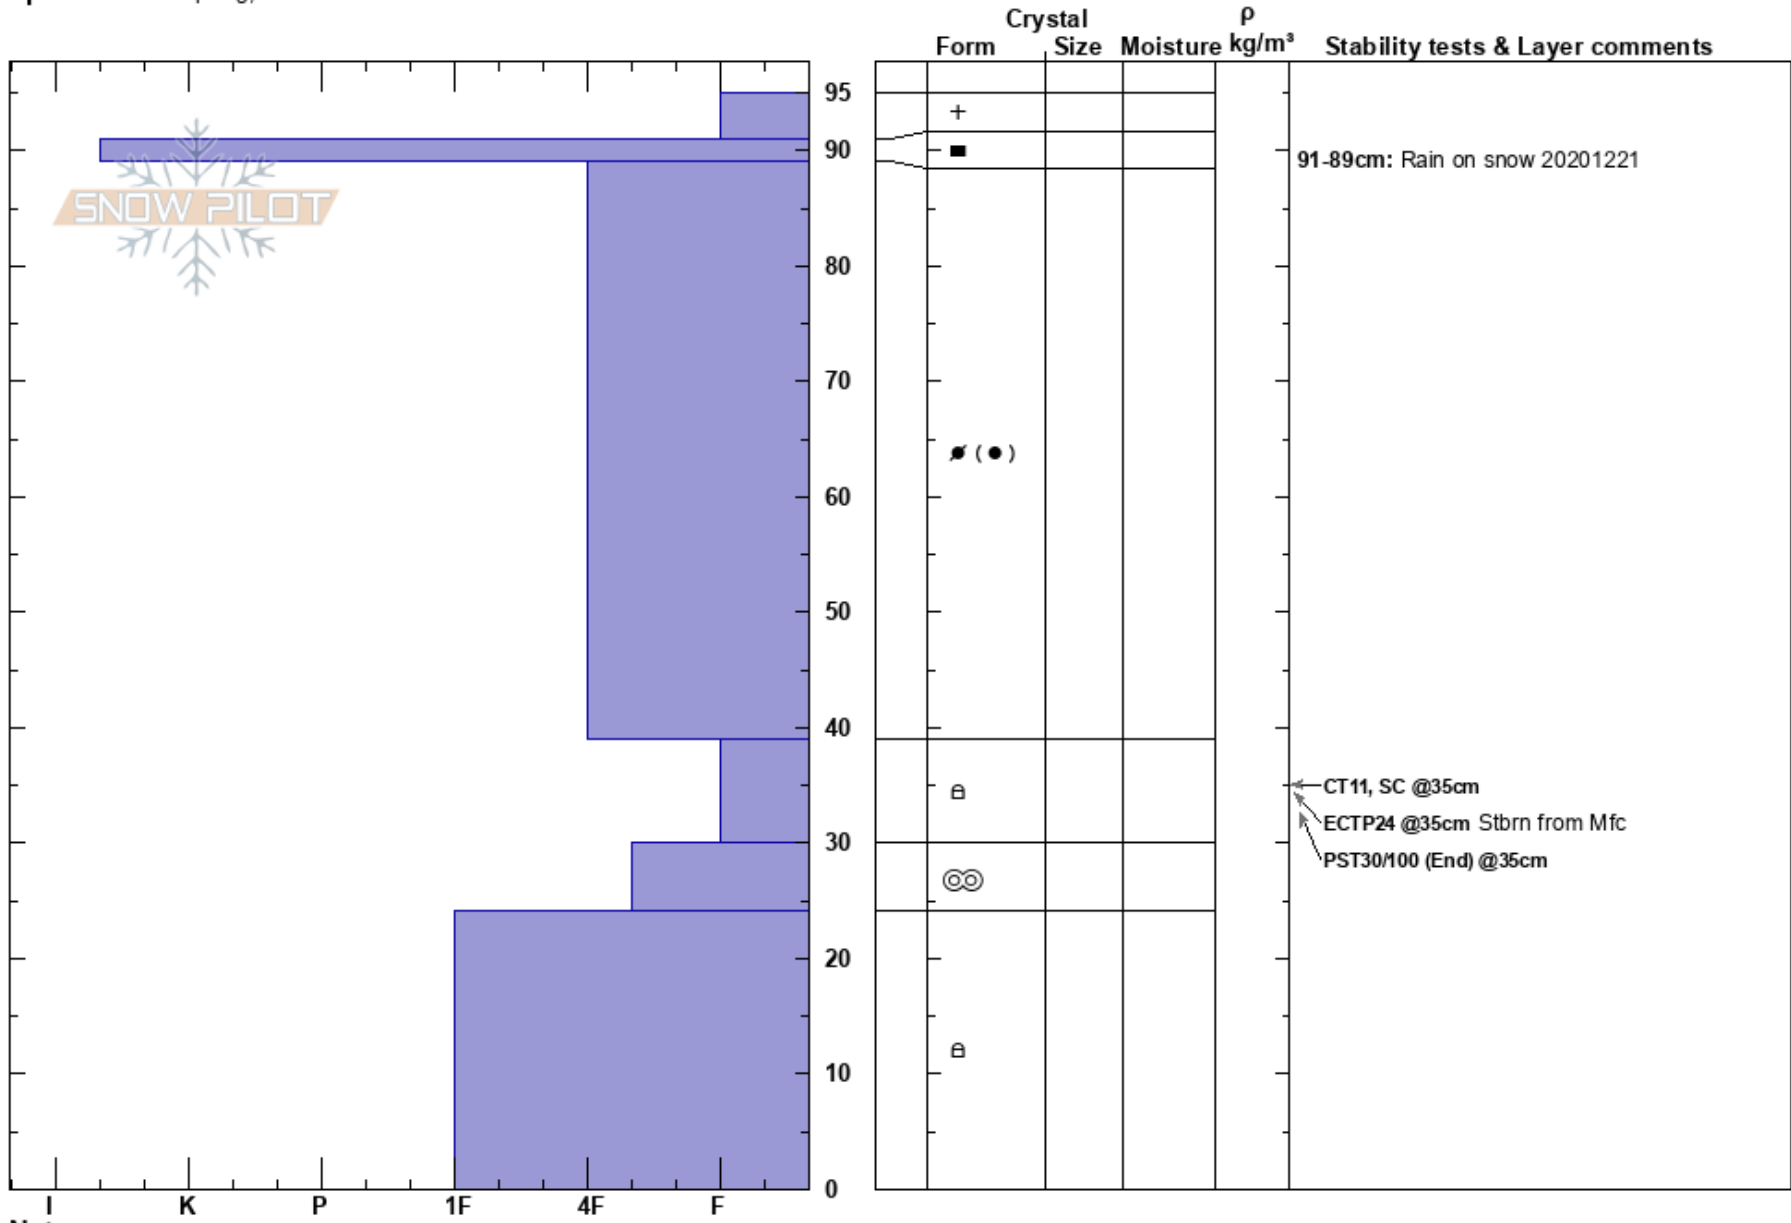

Stewart Draw
 Teton Range
 WY
 Elevation: 8026 ft
 Aspect: NE
 Specifics: Collapsing, localized

colin wann
 12/22/2020 - 11:30am
 Co-ord: 43.67230N, -110.79139W
 Slope Angle: 18°
 Wind Loading: yes

Stability: Poor
 Air Temperature:
 Sky Cover: OVC
 Precipitation: S2
 Wind: Moderate

HS:95
 PF:70
 PS:10
 Layer Notes:
 91-89cm: Rain on snow 20201221
 39-30cm: Problematic layer

Notes: